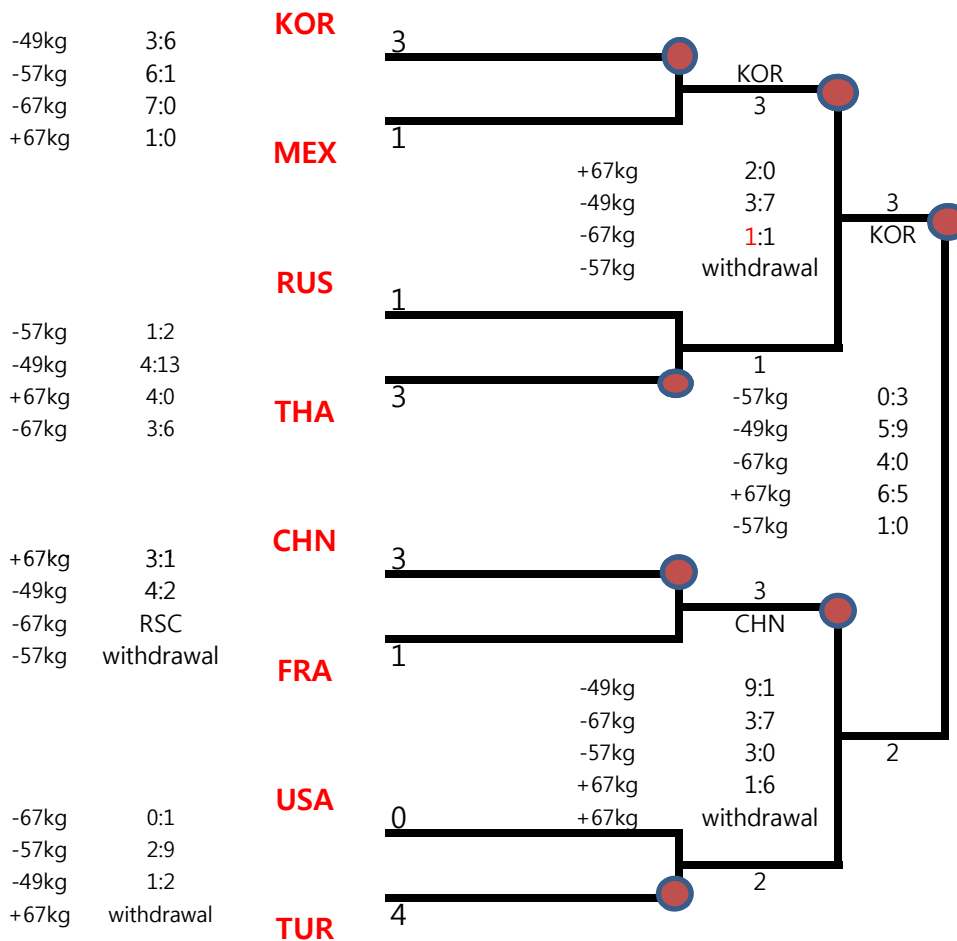

Sen-F Group D[Total]

| | Country | FIGHTS | WIN | DRAW | Loss | TEAM POINT | WIN | LOSS | SCORES | DIF | Remark |
|---|---------|--------|-----|------|------|------------|-----|------|--------|-----|--------|
| 1 | RUS | 3 | 2 | 1 | 0 | 7 | 9 | 3 | 44 | 32 | 12 |
| 2 | USA | 3 | 2 | 0 | 1 | 6 | 8 | 4 | 54 | 28 | 26 |
| 3 | MAR | 3 | 1 | 1 | 1 | 4 | 7 | 5 | 55 | 28 | 27 |
| 4 | VIE | 3 | 0 | 0 | 3 | 0 | 0 | 12 | 13 | 78 | -65 |

Sen-F Group E [Total]

| | Country | FIGHTS | WIN | DRAW | Loss | TEAM POINT | WIN | LOSS | SCORES | DIF | Remark |
|---|---------|--------|-----|------|------|------------|-----|------|--------|-----|--------|
| 1 | CHN | 3 | 2 | 1 | 0 | 7 | 9 | 3 | 80 | 31 | 49 |
| 2 | TPE | 3 | 1 | 2 | 0 | 5 | 7 | 5 | 81 | 38 | 43 |
| 3 | IRI | 3 | 1 | 1 | 2 | 4 | 7 | 5 | 58 | 62 | -4 |
| 4 | TUN | 3 | 0 | 0 | 2 | 0 | 1 | 11 | 3 | 91 | -88 |

2010 WTF WORLD CUP TAEKWONDO TEAM CHAMPIONSHIPS

July 20 2010 Urumqi, China

DRAW SHEET (MALE TEAM)

1. IRAN

2. SPAIN

3. TURKEY

3. KOREA

11 WTF WORLD CUP TAEKWONDO TEAM CHAMPIONSHIPS

July 20 2011 Urumqi, China

DRAW SHEET (FEMALE TEAM)

- 1. KOREA
- 2. CHINA
- 3. TURKEY
- 3. THILAND