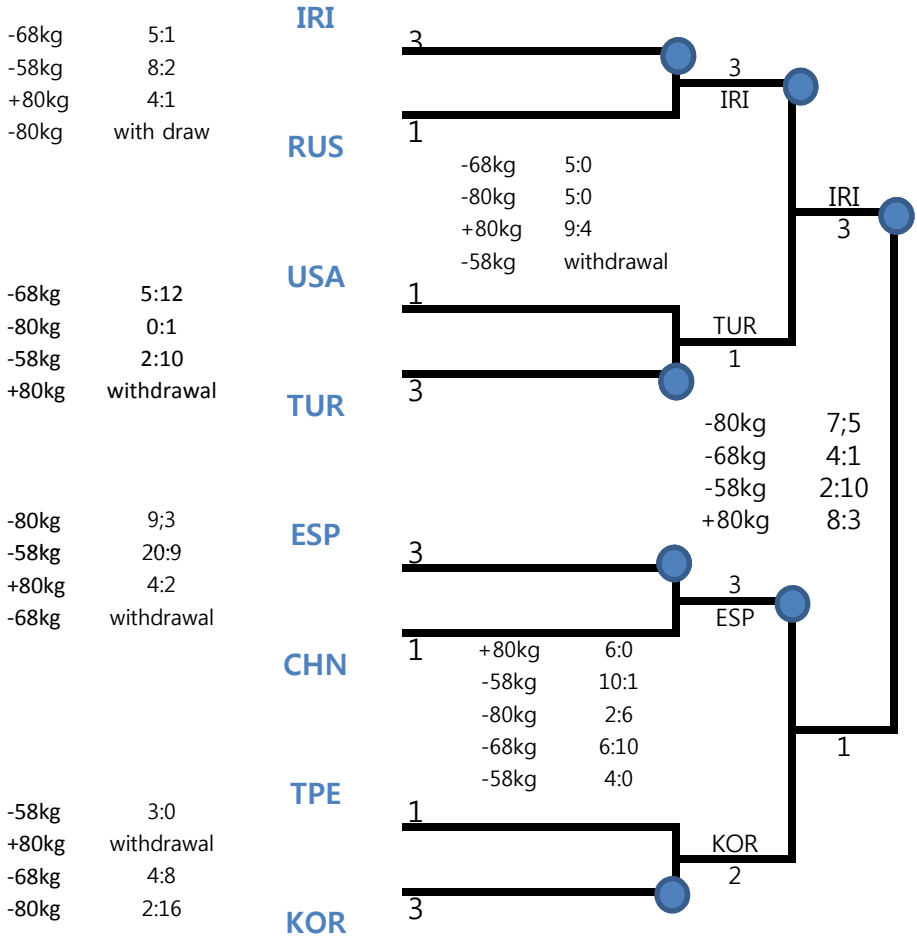

Sen-F Group D[Total]

| | Country | FIGHTS | WIN | DRAW | Loss | TEAM POINT | WIN | LOSS | SCORES | DIF | Remark |
|---|---------|--------|-----|------|------|------------|-----|------|--------|-----|--------|
| 1 | RUS | 3 | 2 | 1 | 0 | 7 | 9 | 3 | 44 | 32 | 12 |
| 2 | USA | 3 | 2 | 0 | 1 | 6 | 8 | 4 | 54 | 28 | 26 |
| 3 | MAR | 3 | 1 | 1 | 1 | 4 | 7 | 5 | 55 | 28 | 27 |
| 4 | VIE | 3 | 0 | 0 | 3 | 0 | 0 | 12 | 13 | 78 | -65 |

Sen-F Group E [Total]

| | Country | FIGHTS | WIN | DRAW | Loss | TEAM POINT | WIN | LOSS | SCORES | DIF | Remark |
|---|---------|--------|-----|------|------|------------|-----|------|--------|-----|--------|
| 1 | CHN | 3 | 2 | 1 | 0 | 7 | 9 | 3 | 80 | 31 | 49 |
| 2 | TPE | 3 | 1 | 2 | 0 | 5 | 7 | 5 | 81 | 38 | 43 |
| 3 | IRI | 3 | 1 | 1 | 2 | 4 | 7 | 5 | 58 | 62 | -4 |
| 4 | TUN | 3 | 0 | 0 | 2 | 0 | 1 | 11 | 3 | 91 | -88 |

2010 WTF WORLD CUP TAEKWONDO TEAM CHAMPIONSHIPS

July 20 2010 Urumqi, China

DRAW SHEET (MALE TEAM)

1. IRAN

2. SPAIN

3. TURKEY

3. KOREA

11 WTF WORLD CUP TAEKWONDO TEAM CHAMPIONSHIPS

July 20 2011 Urumqi, China

DRAW SHEET (FEMALE TEAM)

- 1. KOREA
- 2. CHINA
- 3. TURKEY
- 3. THILAND