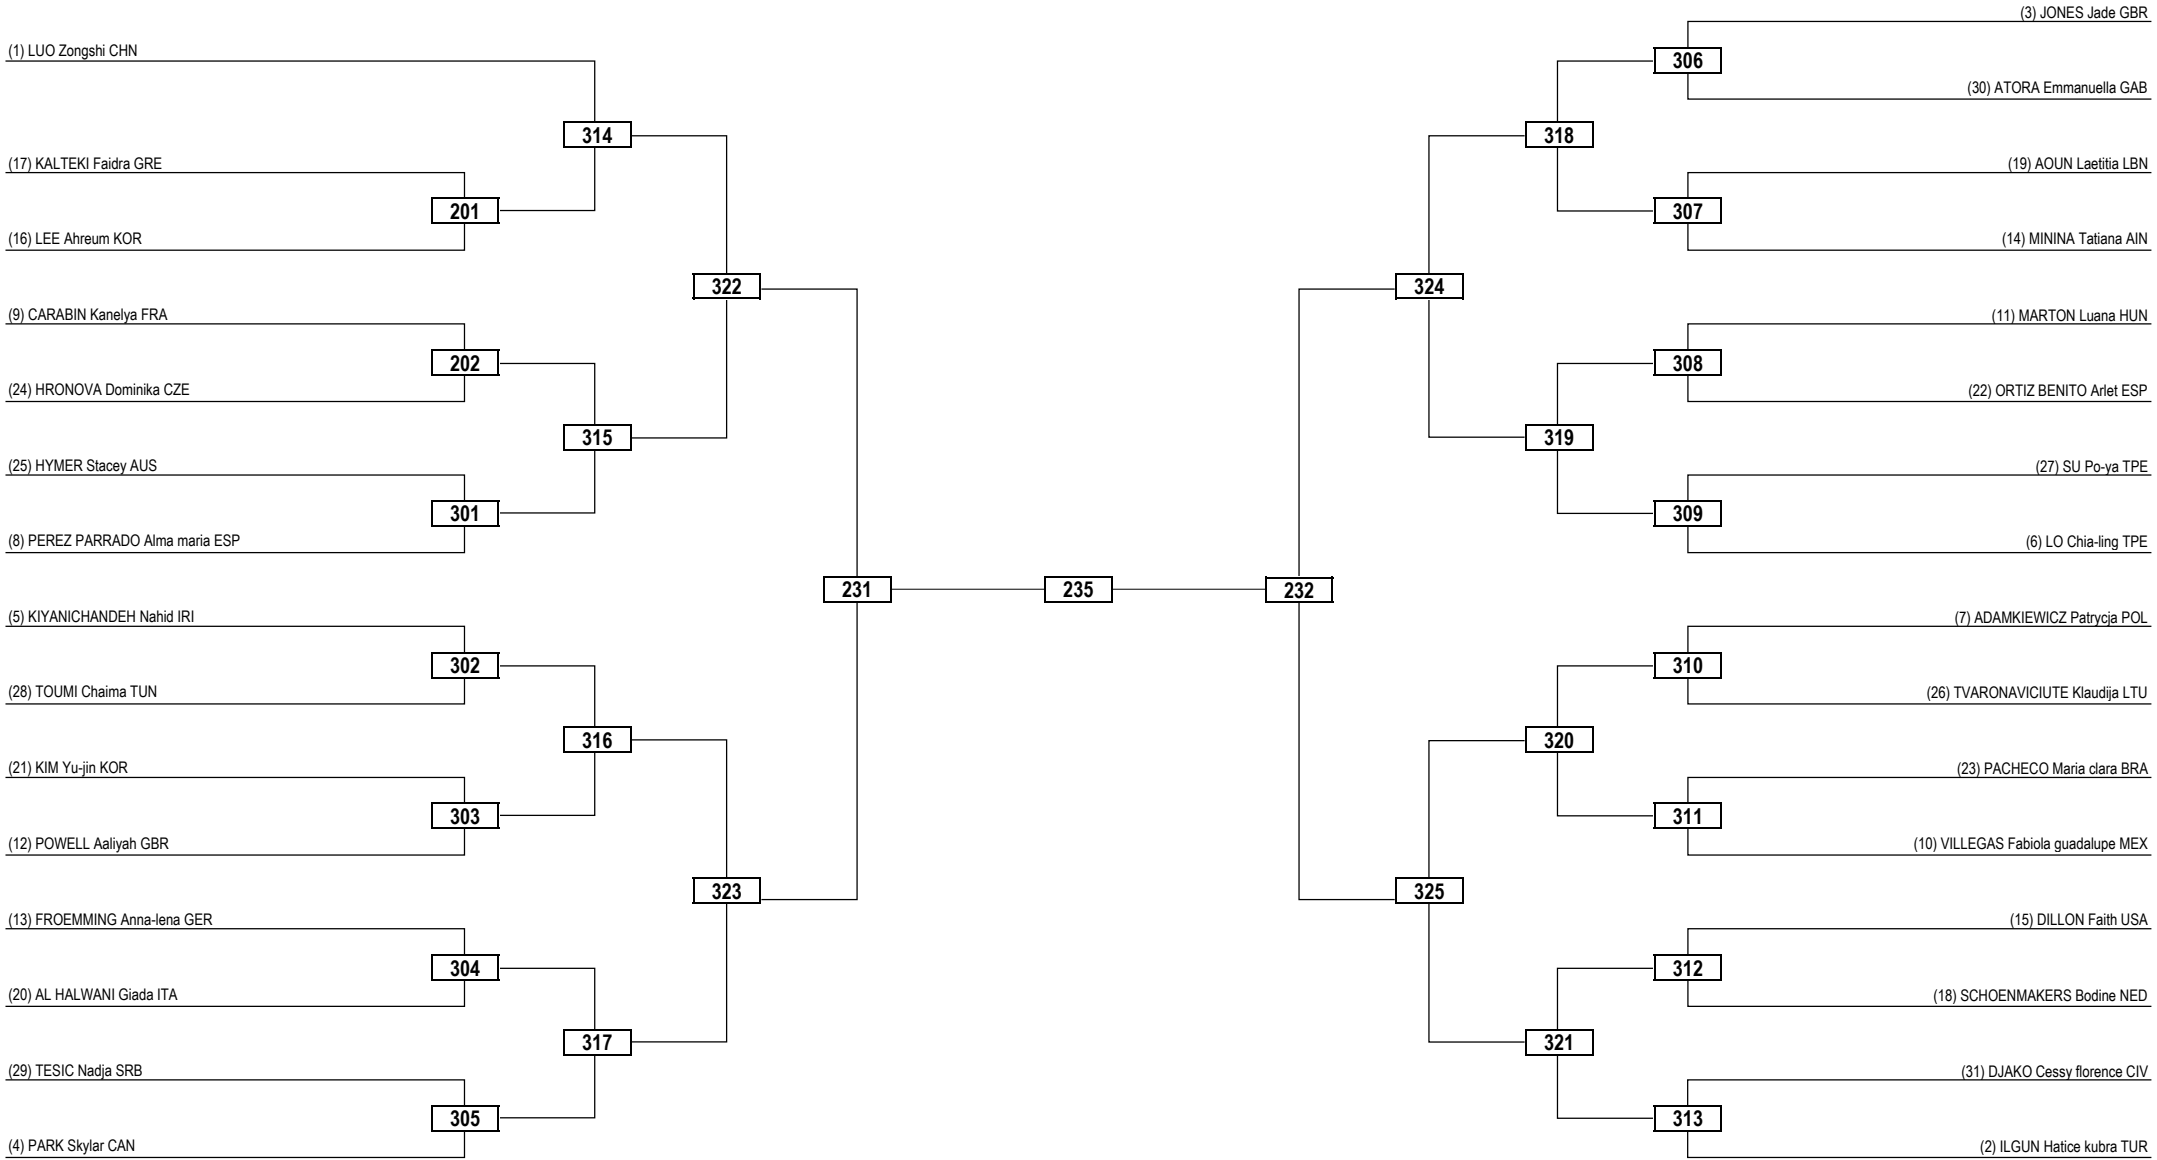

Round of 32 Round of 16 Quarterfinals Semifinals Final Semifinals Quarterfinals Round of 16 Round of 32

LEGEND RSC: Win by Referee Stop the Contest WDR: Win by Withdrawal DQB: Win by Disqualification for unsportsmanlike behavior
 (x) Seed PTF: Win by Final Score DSQ: Win by Disqualification R: Round

Round of 32	Round of 16	Quarterfinals	Semifinals	Final	Semifinals	Quarterfinals	Round of 16	Round of 32
-------------	-------------	---------------	------------	-------	------------	---------------	-------------	-------------

LEGEND RSC: Win by Referee Stop the Contest WDR: Win by Withdrawal DQB: Win by Disqualification for unsportsmanlike behavior
 (x) Seed PTF: Win by Final Score DSQ: Win by Disqualification R: Round

Round of 32 Round of 16 Quarterfinals Semifinals Final Semifinals Quarterfinals Round of 16 Round of 32

LEGEND RSC: Win by Referee Stop the Contest WDR: Win by Withdrawal DQB: Win by Disqualification for unsportsmanlike behavior
 (x) Seed PTF: Win by Final Score DSQ: Win by Disqualification R: Round