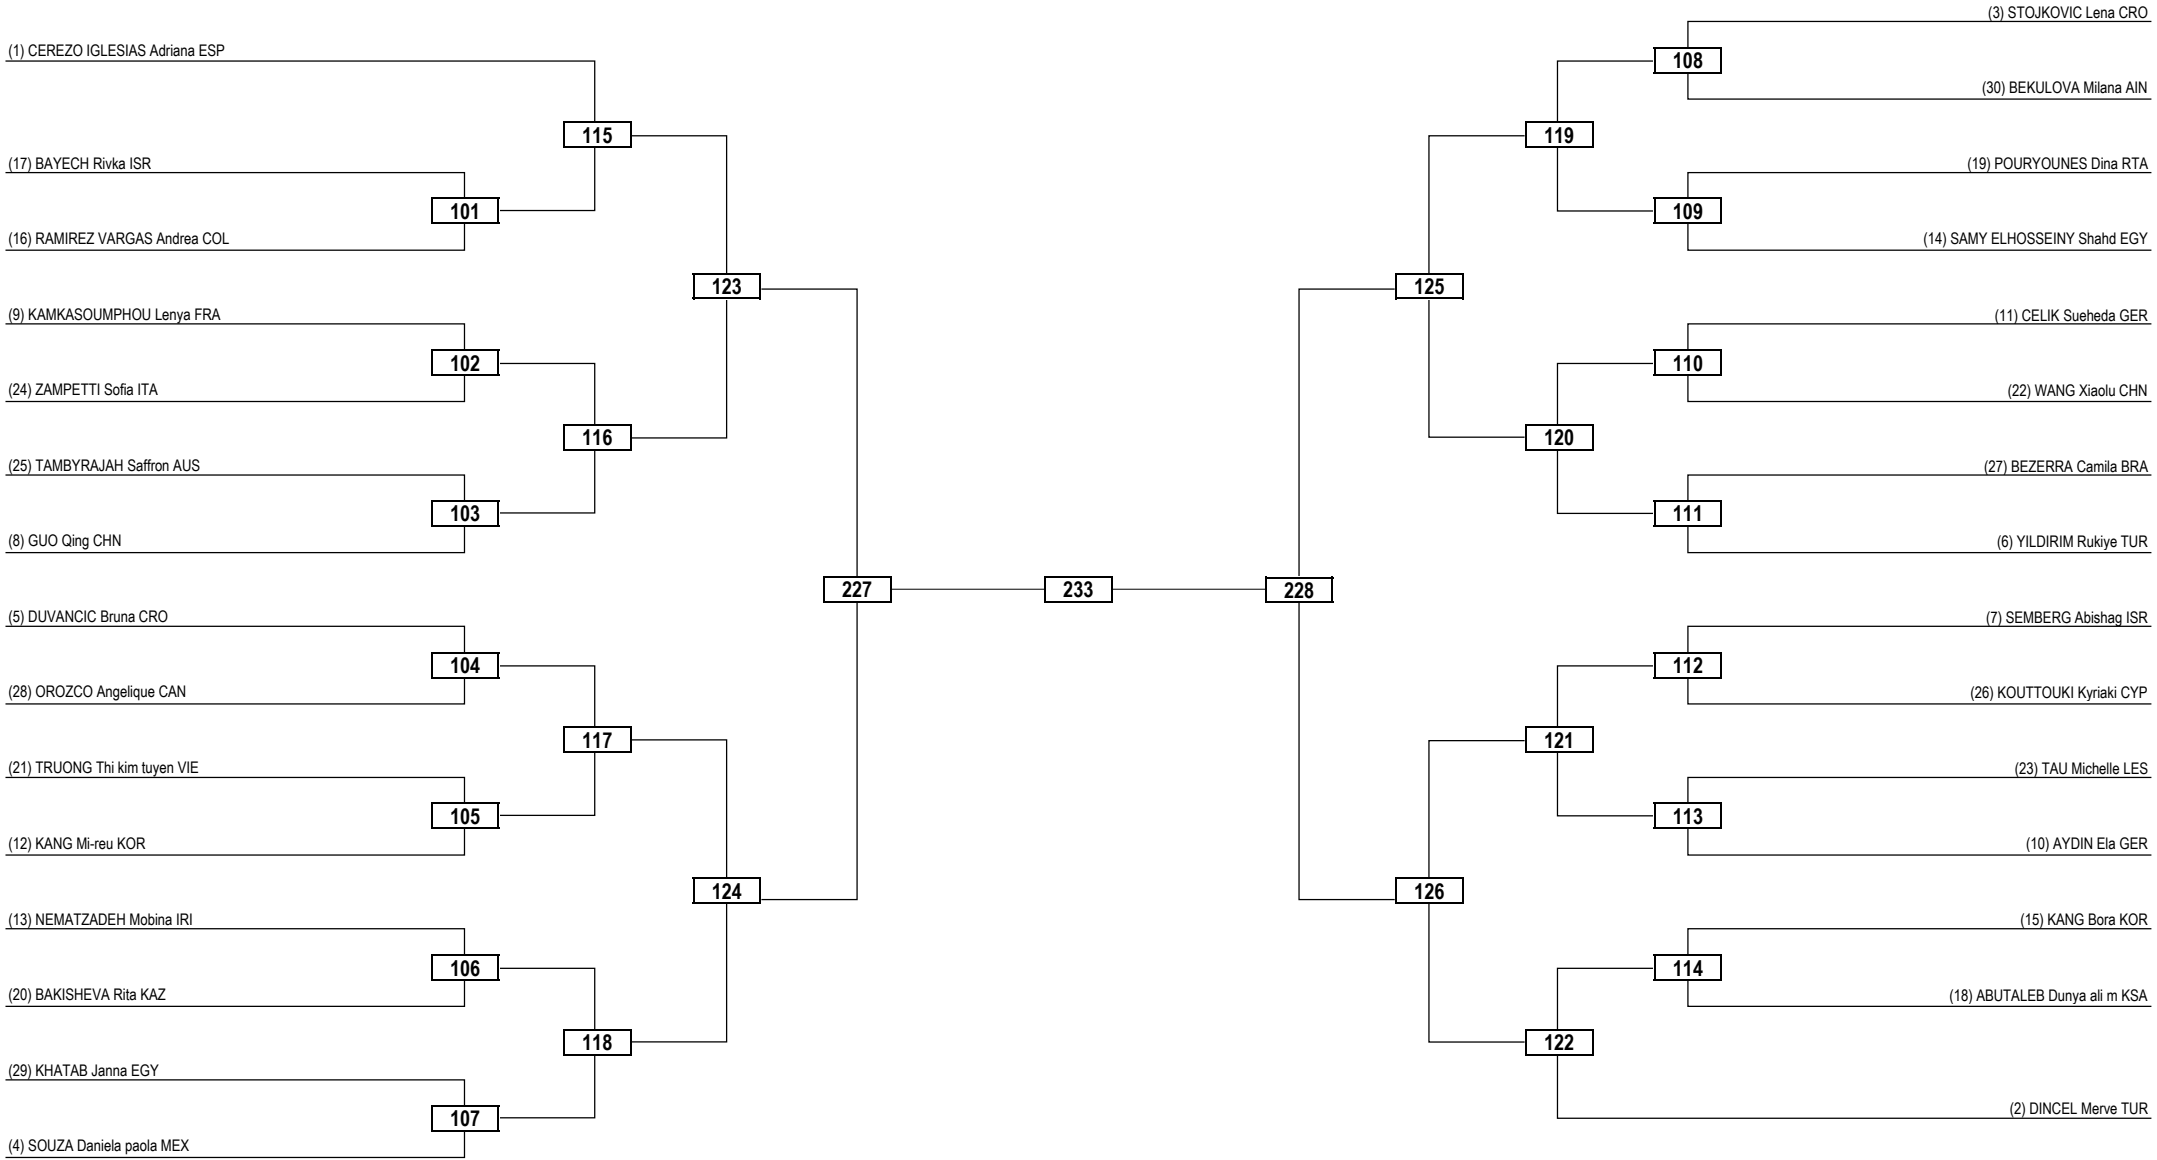

Round of 32 Round of 16 Quarterfinals Semifinals Final Semifinals Quarterfinals Round of 16 Round of 32

LEGEND RSC: Win by Referee Stop the Contest WDR: Win by Withdrawal DQB: Win by Disqualification for unsportsmanlike behavior
 (x) Seed PTF: Win by Final Score DSQ: Win by Disqualification R: Round

Round of 32	Round of 16	Quarterfinals	Semifinals	Final	Semifinals	Quarterfinals	Round of 16	Round of 32
-------------	-------------	---------------	------------	-------	------------	---------------	-------------	-------------

LEGEND RSC: Win by Referee Stop the Contest WDR: Win by Withdrawal DQB: Win by Disqualification for unsportsmanlike behavior
 (x) Seed PTF: Win by Final Score DSQ: Win by Disqualification R: Round

Round of 32 Round of 16 Quarterfinals Semifinals Final Semifinals Quarterfinals Round of 16 Round of 32

LEGEND RSC: Win by Referee Stop the Contest WDR: Win by Withdrawal DQB: Win by Disqualification for unsportsmanlike behavior
 (x) Seed PTF: Win by Final Score DSQ: Win by Disqualification R: Round