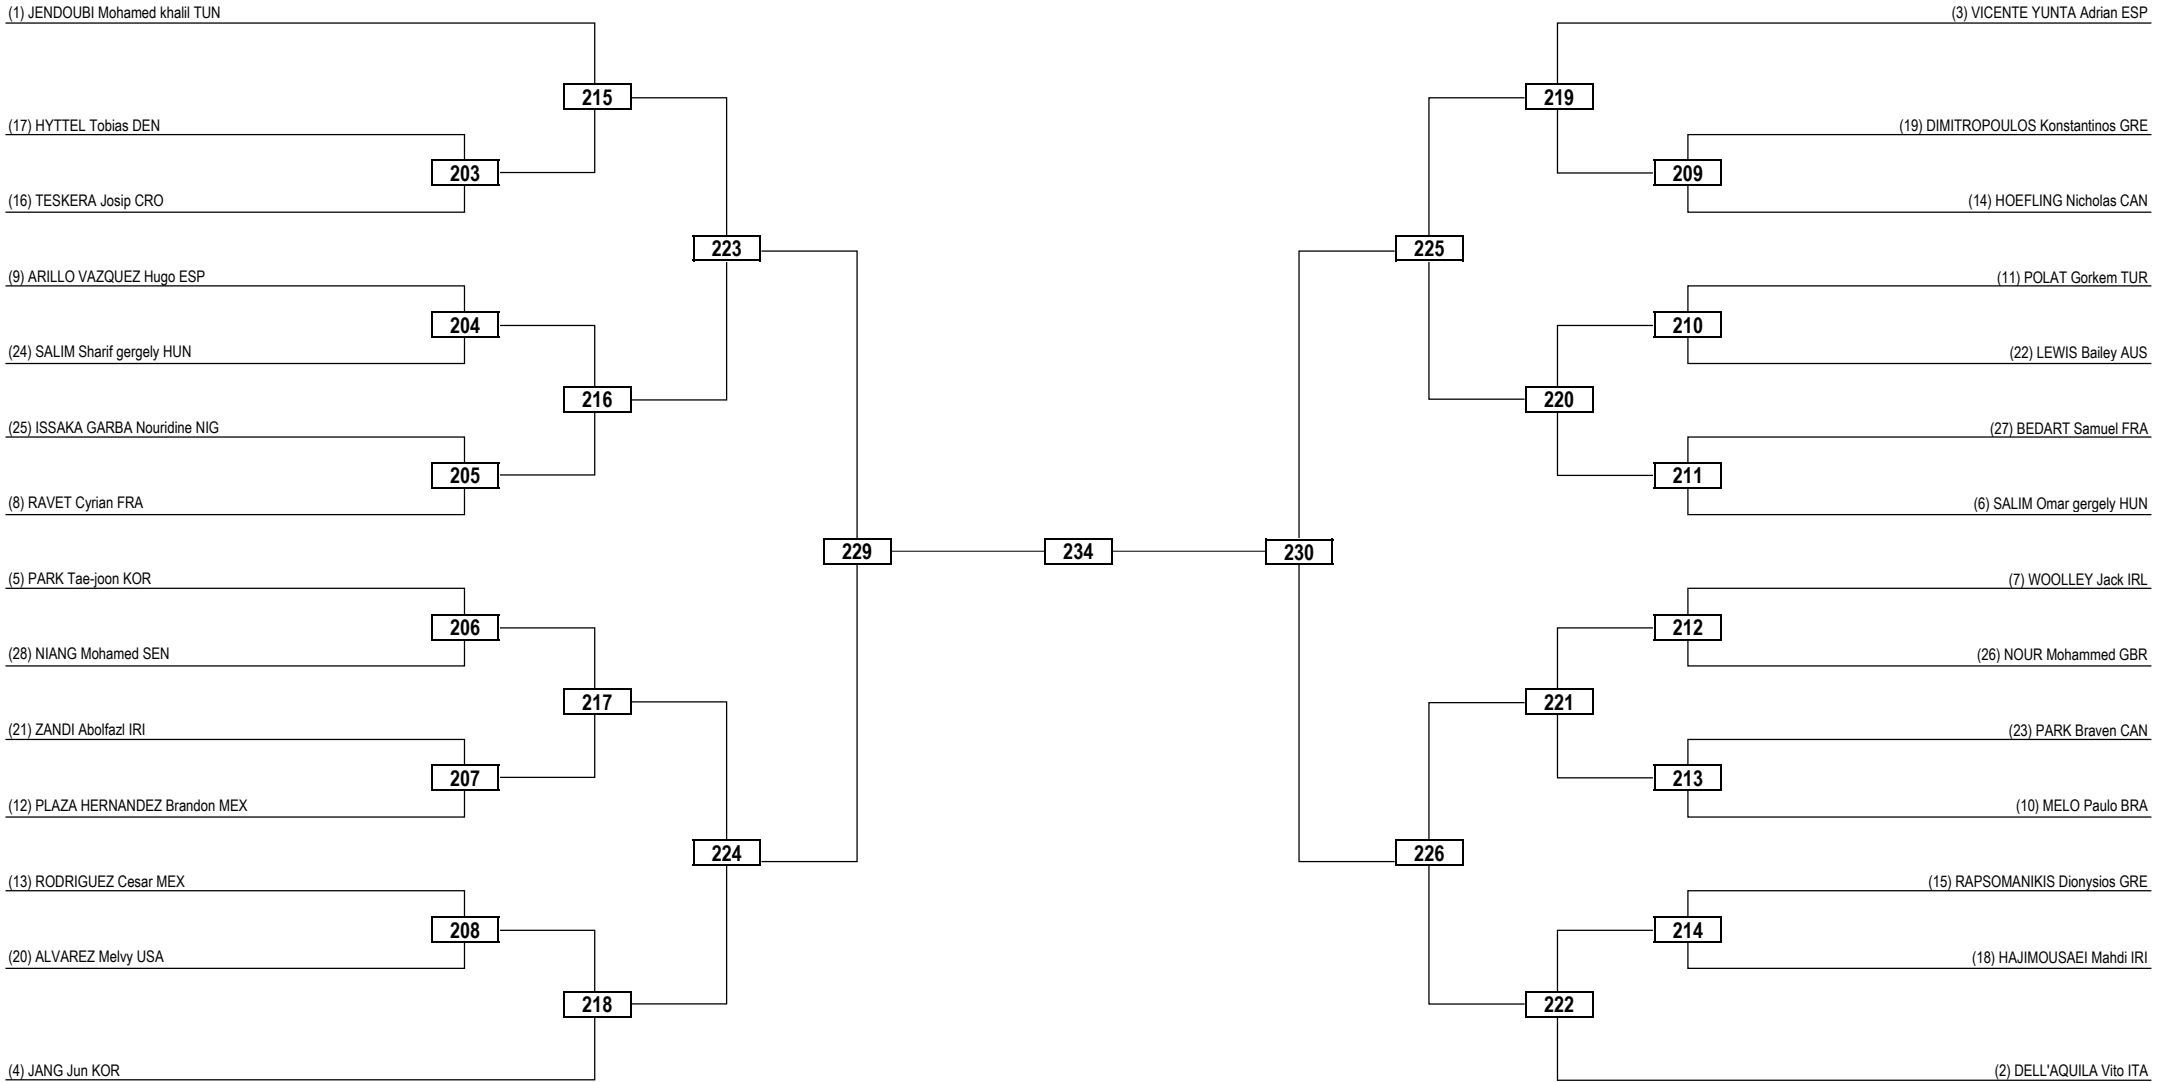

Round of 32 Round of 16 Quarterfinals Semifinals Final Semifinals Quarterfinals Round of 16 Round of 32

LEGEND RSC: Win by Referee Stop the Contest WDR: Win by Withdrawal DQB: Win by Disqualification for unsportsmanlike behavior
 (x) Seed PTF: Win by Final Score DSQ: Win by Disqualification R: Round

Round of 32	Round of 16	Quarterfinals	Semifinals	Final	Semifinals	Quarterfinals	Round of 16	Round of 32
-------------	-------------	---------------	------------	-------	------------	---------------	-------------	-------------

LEGEND RSC: Win by Referee Stop the Contest WDR: Win by Withdrawal DQB: Win by Disqualification for unsportsmanlike behavior
 (x) Seed PTF: Win by Final Score DSQ: Win by Disqualification R: Round

Round of 32 Round of 16 Quarterfinals Semifinals Final Semifinals Quarterfinals Round of 16 Round of 32

LEGEND RSC: Win by Referee Stop the Contest WDR: Win by Withdrawal DQB: Win by Disqualification for unsportsmanlike behavior
 (x) Seed PTF: Win by Final Score DSQ: Win by Disqualification R: Round