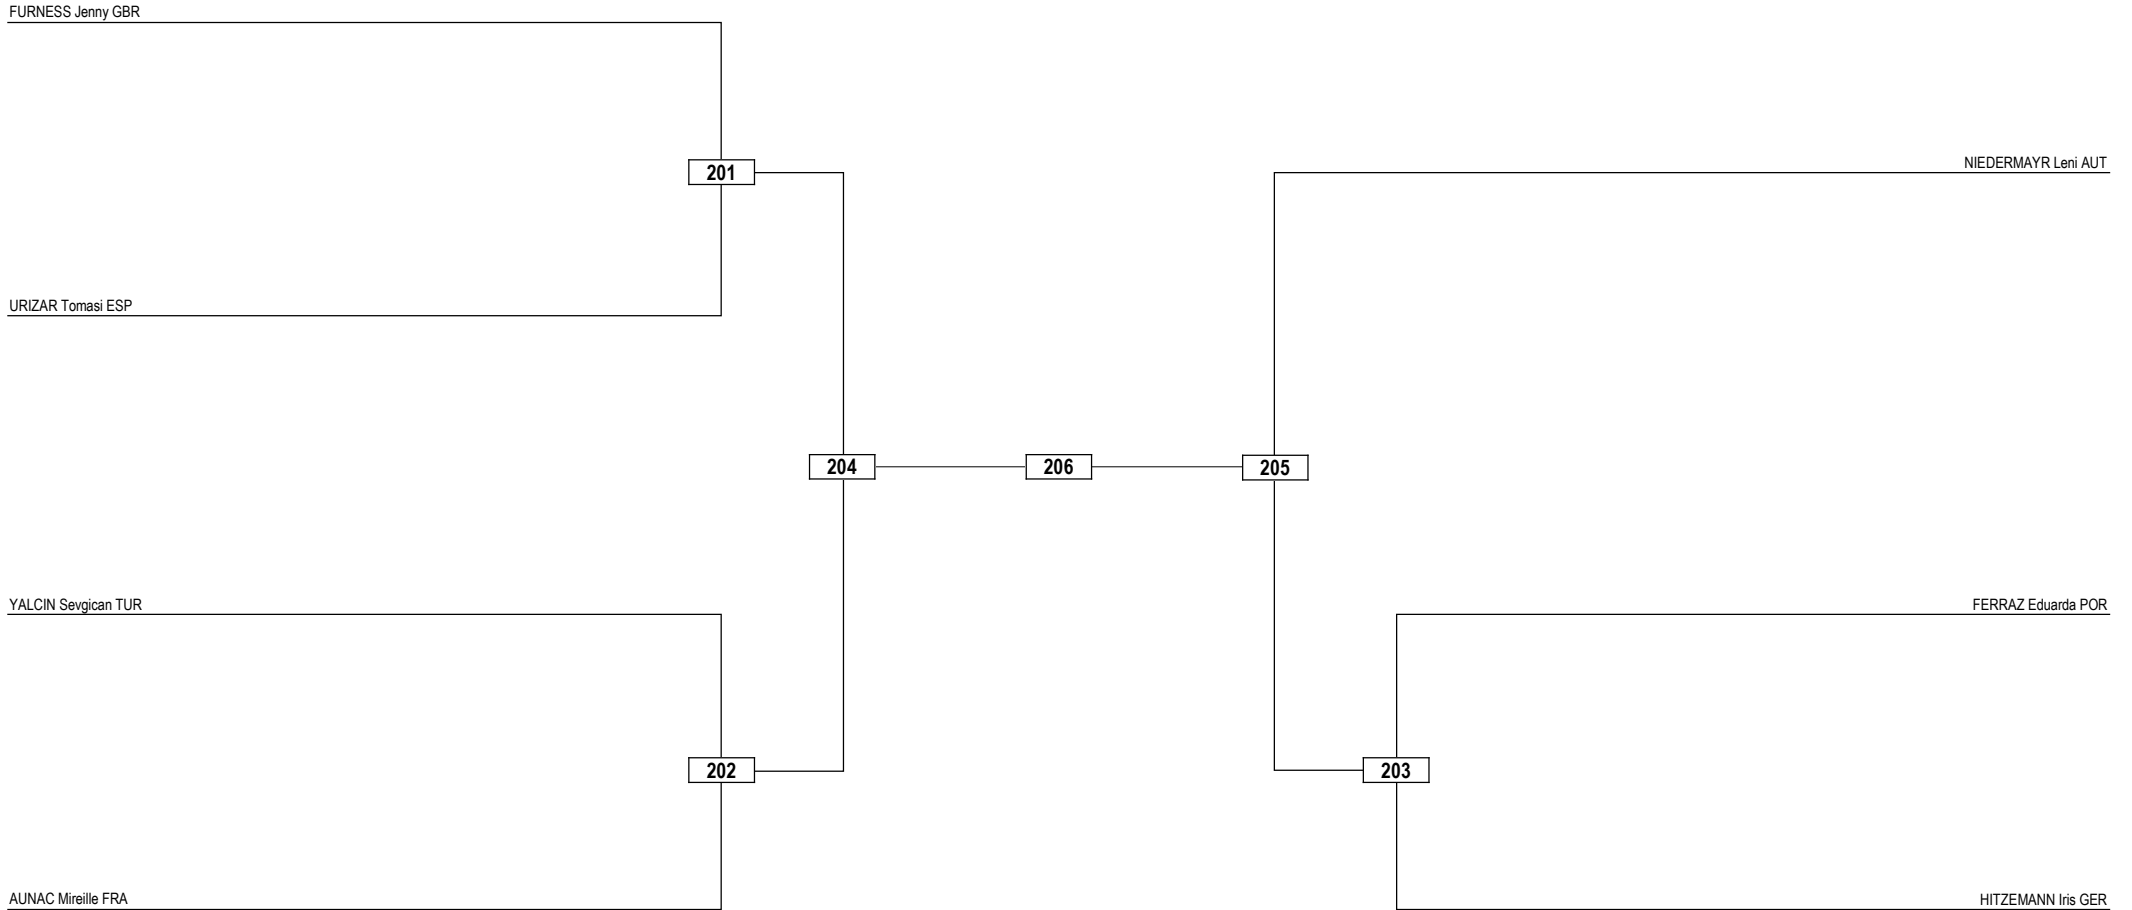

Quarterfinals   Semifinals   Final   Semifinals   Quarterfinals

LEGEND RSC: Win by Referee Stop the Contest   WDR: Win by Withdrawal   DQB: Win by Disqualification for unsportsmanlike behavior
(x) Seed   PTF: Win by Final Score   DSQ: Win by Disqualification   R: Round