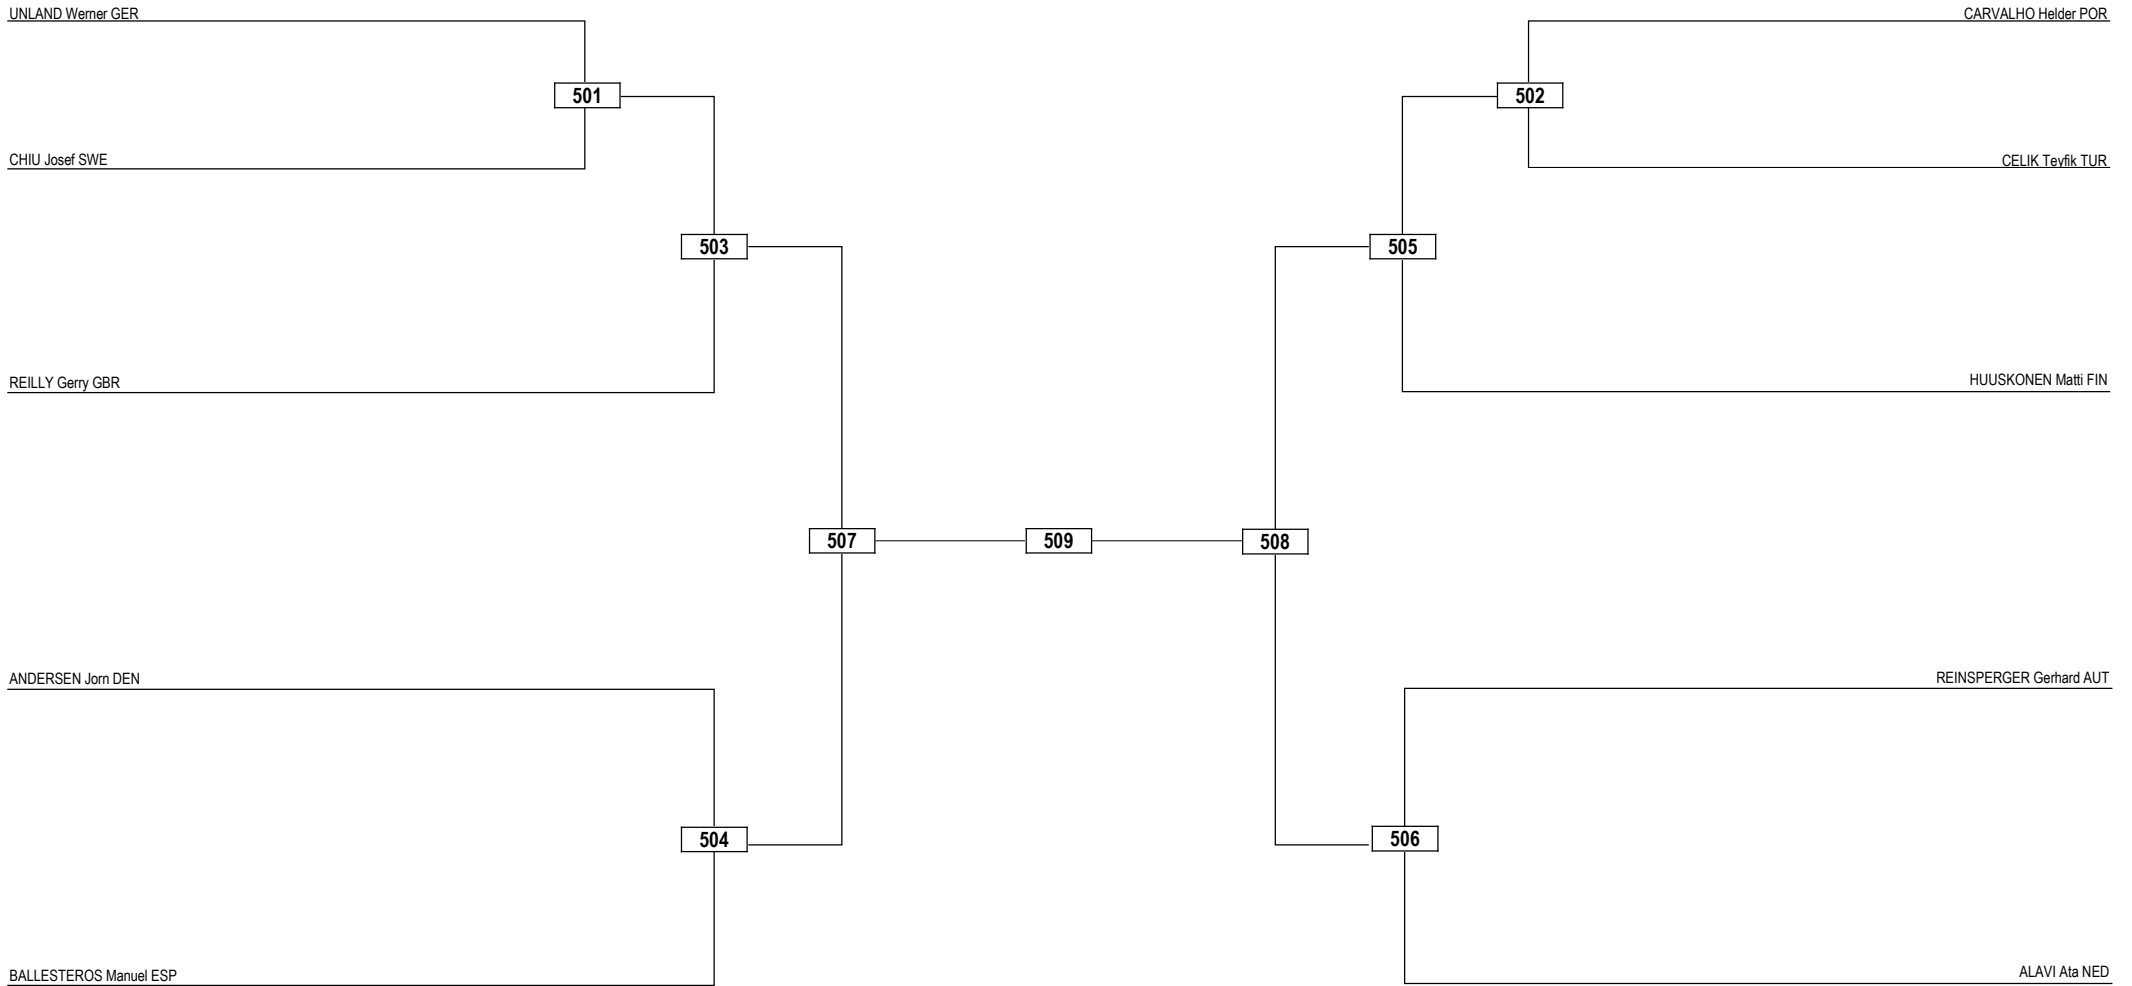

Round of 16 Quarterfinals Semifinals Final Semifinals Quarterfinals Round of 16

LEGEND RSC: Win by Referee Stop the Contest WDR: Win by Withdrawal DQB: Win by Disqualification for unsportsmanlike behavior
(x) Seed PTF: Win by Final Score DSQ: Win by Disqualification R: Round

Quarterfinals Semifinals Final Semifinals Quarterfinals

LEGEND RSC: Win by Referee Stop the Contest WDR: Win by Withdrawal DQB: Win by Disqualification for unsportsmanlike behavior
(x) Seed PTF: Win by Final Score DSQ: Win by Disqualification R: Round