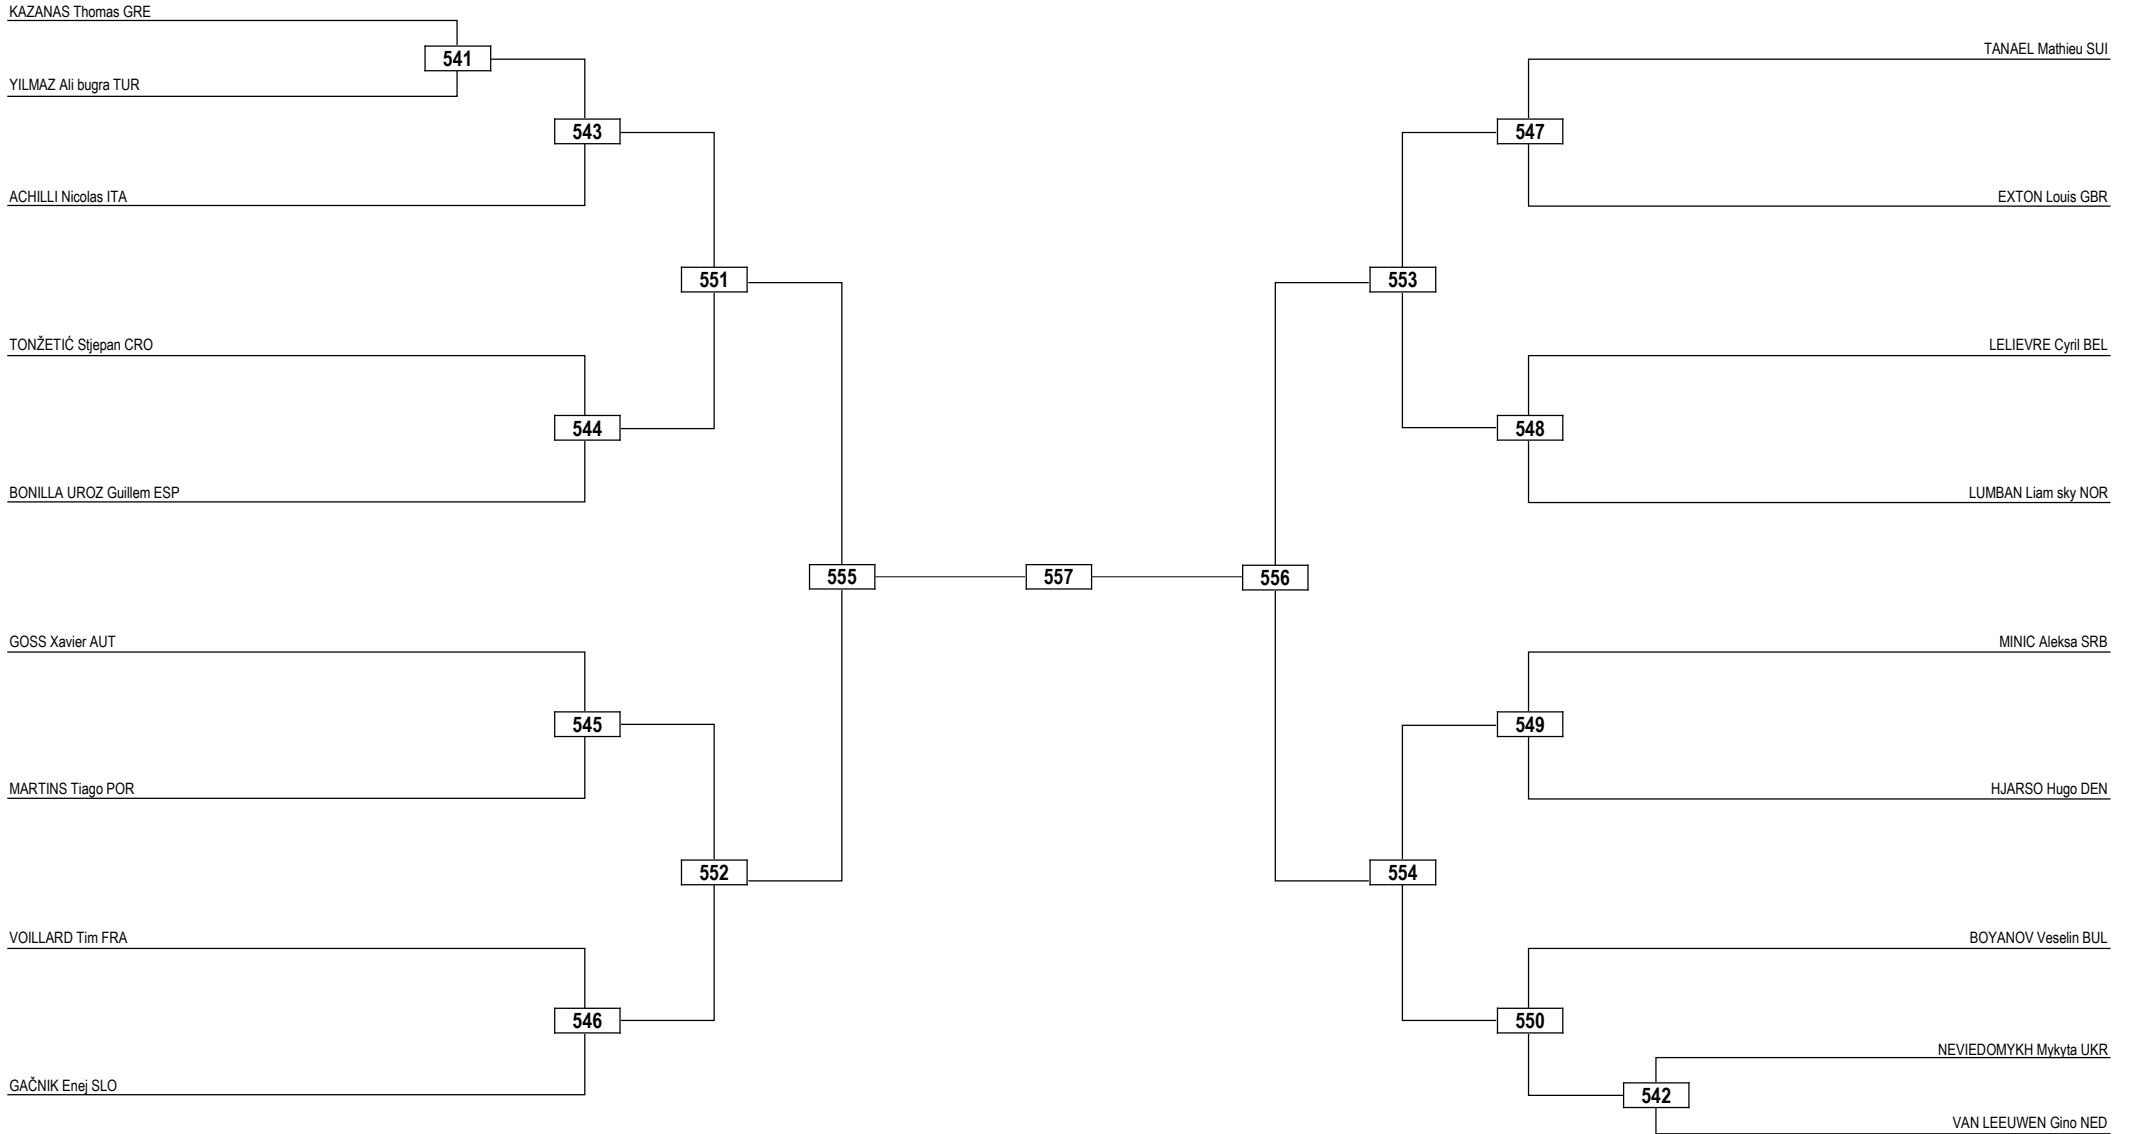

Round of 16 Quarterfinals Semifinals Final Semifinals Quarterfinals Round of 16

LEGEND RSC: Win by Referee Stop the Contest WDR: Win by Withdrawal DQB: Win by Disqualification for unsportsmanlike behavior
(x) Seed PTF: Win by Final Score DSQ: Win by Disqualification R: Round

Round of 32 Round of 16 Quarterfinals Semifinals Final Semifinals Quarterfinals Round of 16 Round of 32

LEGEND RSC: Win by Referee Stop the Contest WDR: Win by Withdrawal DQB: Win by Disqualification for unsportsmanlike behavior
 (x) Seed PTF: Win by Final Score DSQ: Win by Disqualification R: Round