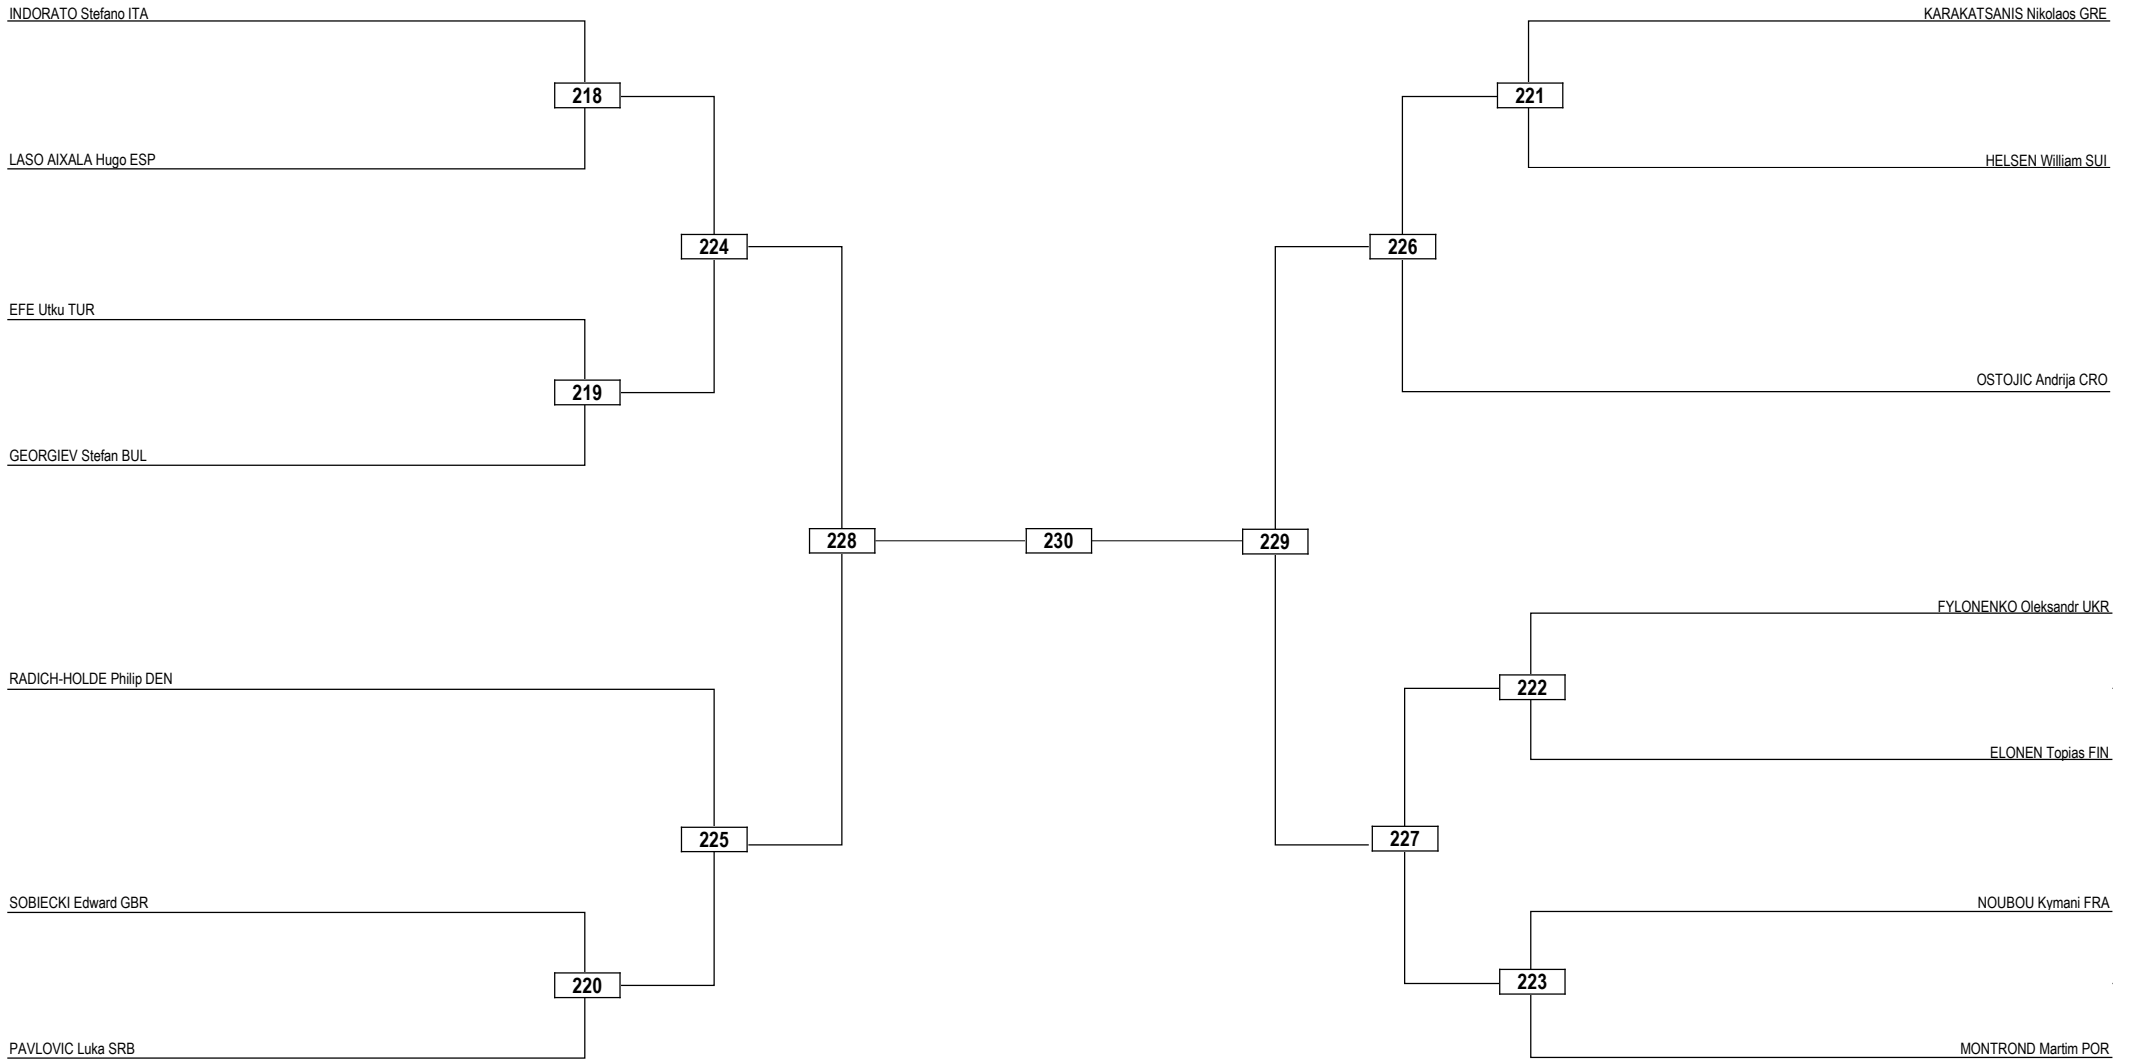

Round of 16 Quarterfinals Semifinals Final Semifinals Quarterfinals Round of 16

LEGEND RSC: Win by Referee Stop the Contest WDR: Win by Withdrawal DQB: Win by Disqualification for unsportsmanlike behavior
(x) Seed PTF: Win by Final Score DSQ: Win by Disqualification R: Round

Round of 32 Round of 16 Quarterfinals Semifinals Final Semifinals Quarterfinals Round of 16 Round of 32

LEGEND RSC: Win by Referee Stop the Contest WDR: Win by Withdrawal DQB: Win by Disqualification for unsportsmanlike behavior
 (x) Seed PTF: Win by Final Score DSQ: Win by Disqualification R: Round