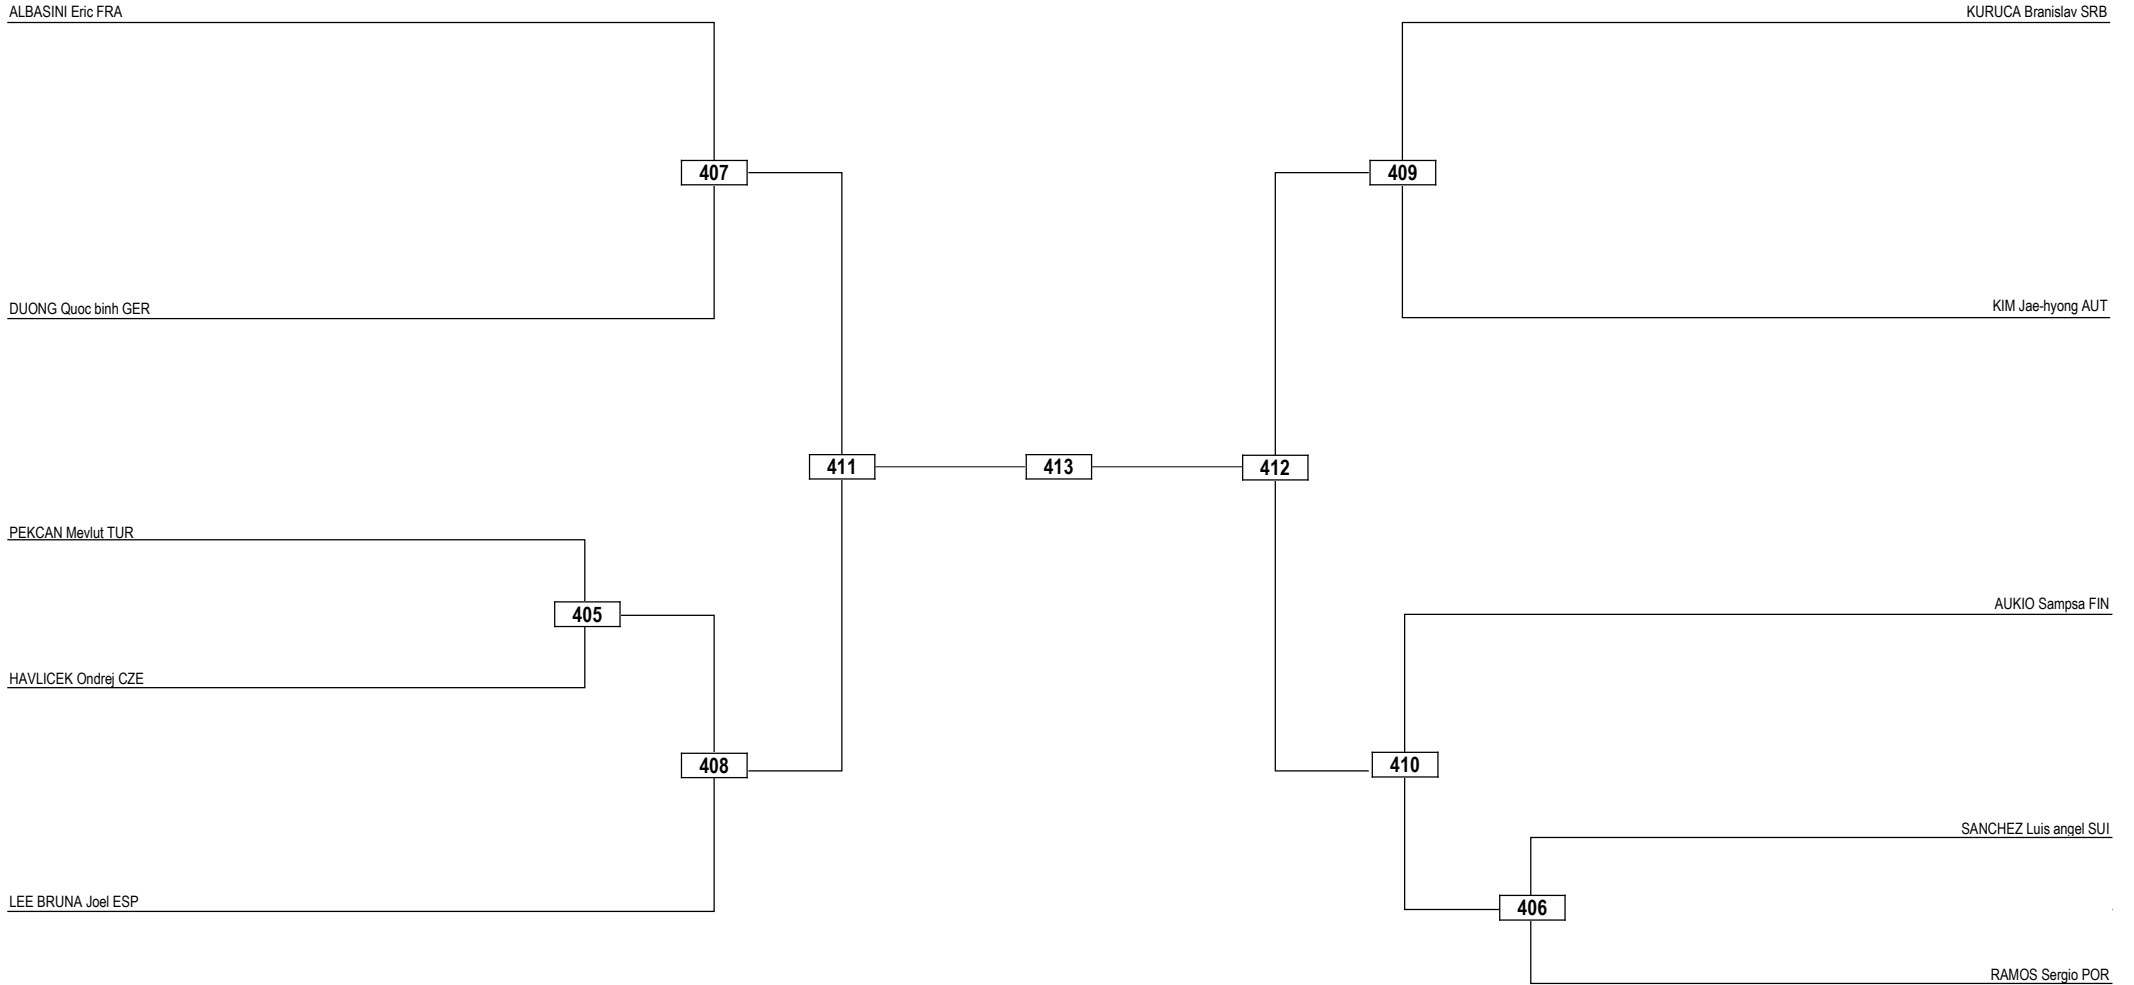

Round of 32 Round of 16 Quarterfinals Semifinals Final Semifinals Quarterfinals Round of 16 Round of 32

LEGEND RSC: Win by Referee Stop the Contest WDR: Win by Withdrawal DQB: Win by Disqualification for unsportsmanlike behavior
 (x) Seed PTF: Win by Final Score DSQ: Win by Disqualification R: Round

Round of 16 Quarterfinals Semifinals Final Semifinals Quarterfinals Round of 16

LEGEND RSC: Win by Referee Stop the Contest WDR: Win by Withdrawal DQB: Win by Disqualification for unsportsmanlike behavior
(x) Seed PTF: Win by Final Score DSQ: Win by Disqualification R: Round