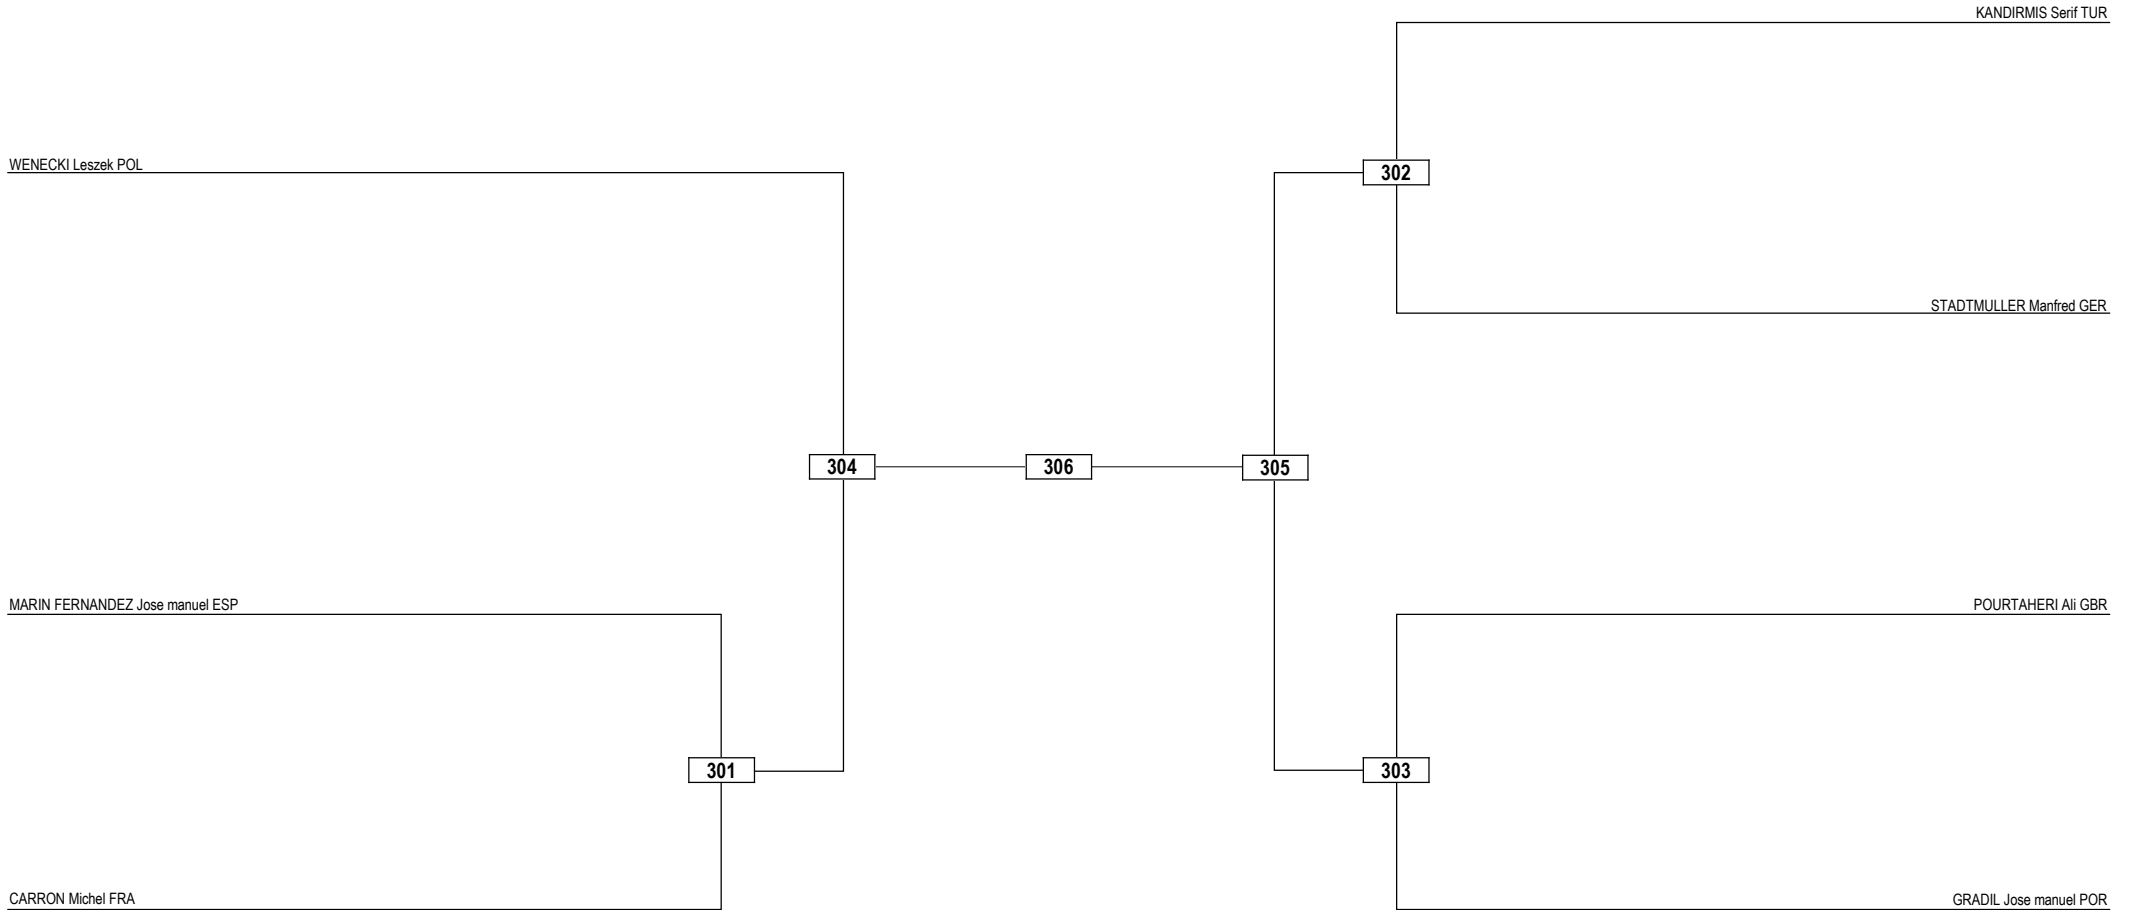

Quarterfinals   Semifinals   Final   Semifinals   Quarterfinals