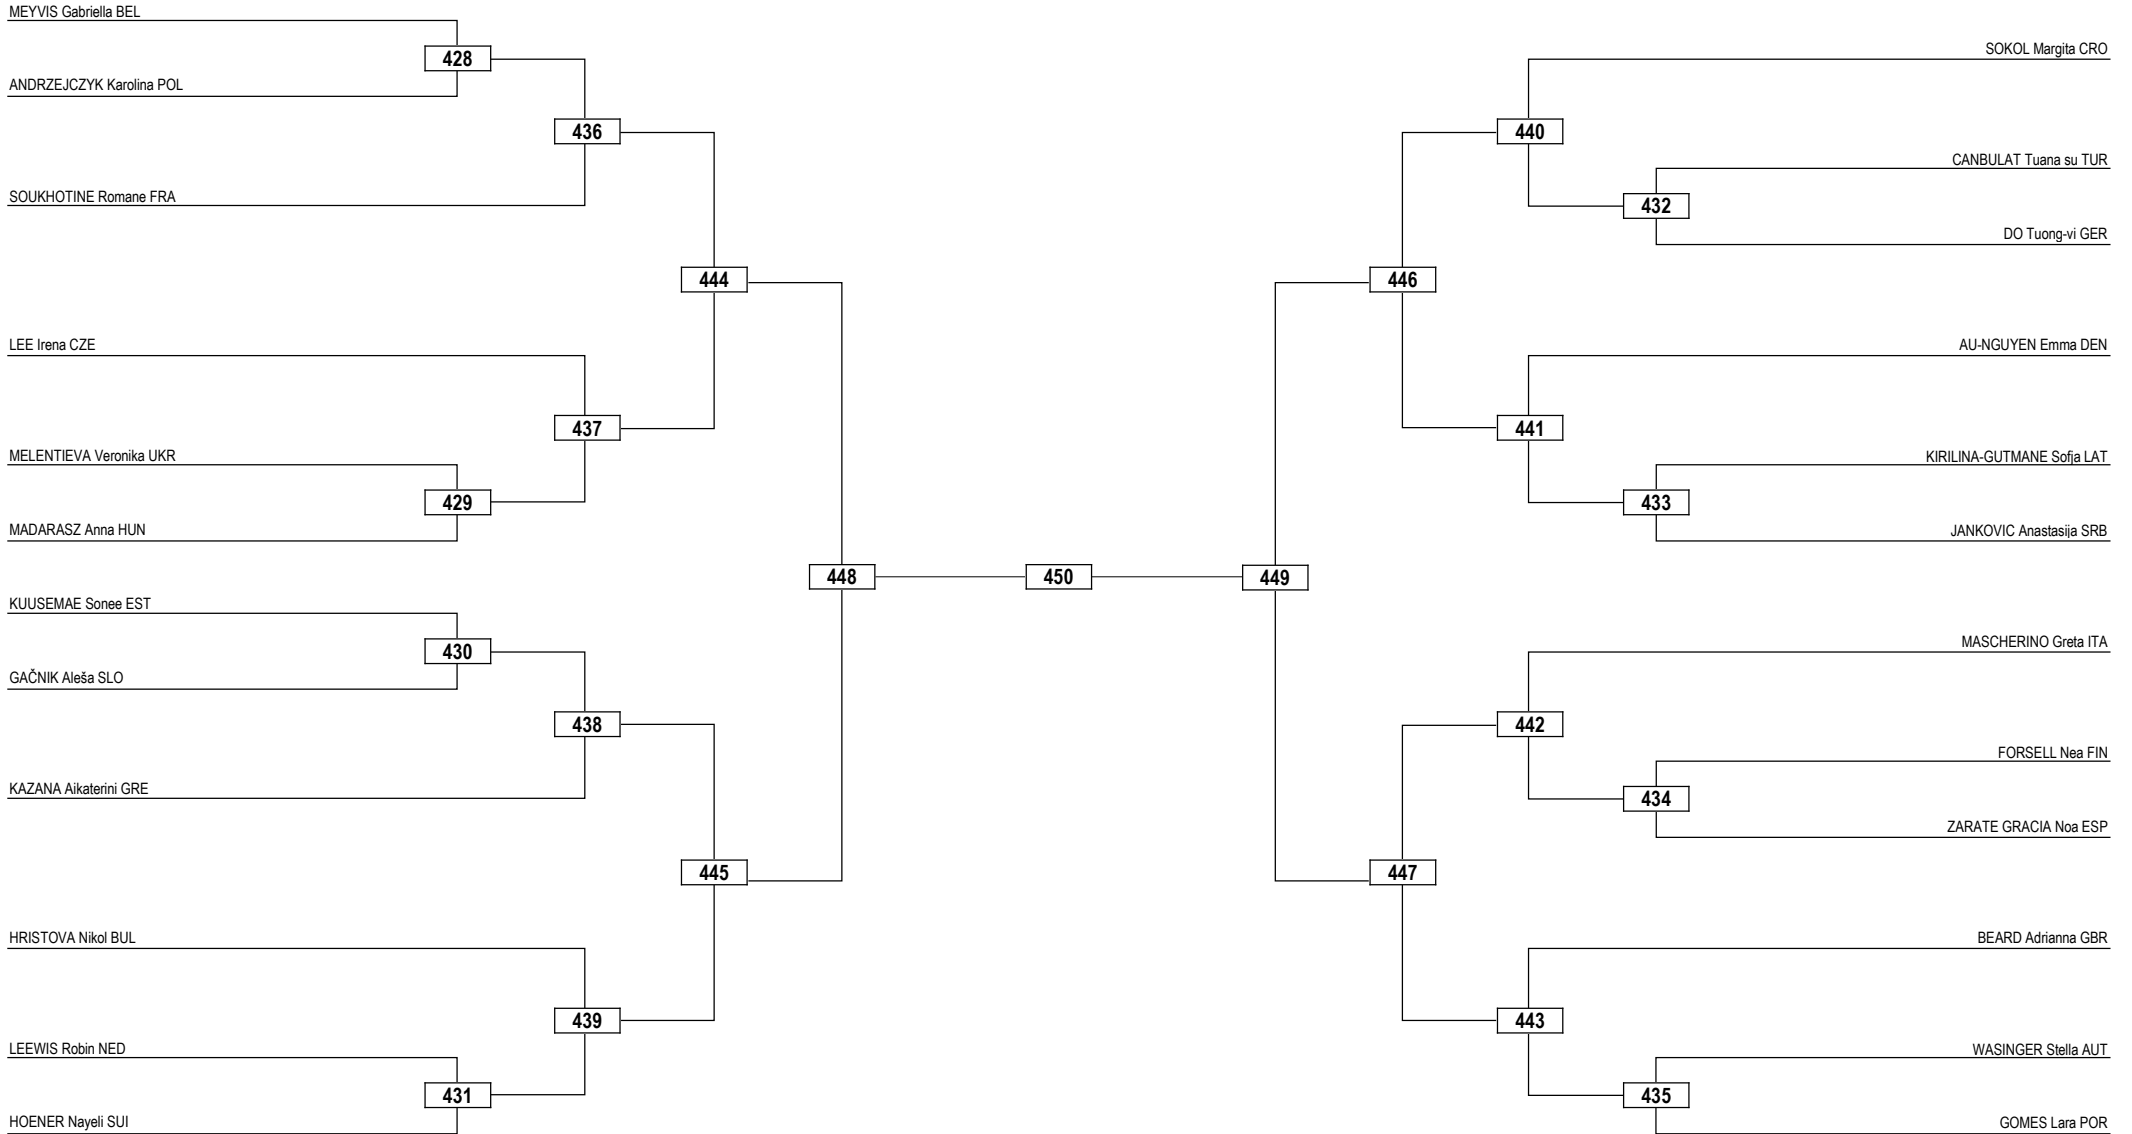

Round of 16 Quarterfinals Semifinals Final Semifinals Quarterfinals Round of 16

LEGEND RSC: Win by Referee Stop the Contest WDR: Win by Withdrawal DQB: Win by Disqualification for unsportsmanlike behavior
(x) Seed PTF: Win by Final Score DSQ: Win by Disqualification R: Round

Round of 32 Round of 16 Quarterfinals Semifinals Final Semifinals Quarterfinals Round of 16 Round of 32

LEGEND RSC: Win by Referee Stop the Contest WDR: Win by Withdrawal DQB: Win by Disqualification for unsportsmanlike behavior
 (x) Seed PTF: Win by Final Score DSQ: Win by Disqualification R: Round