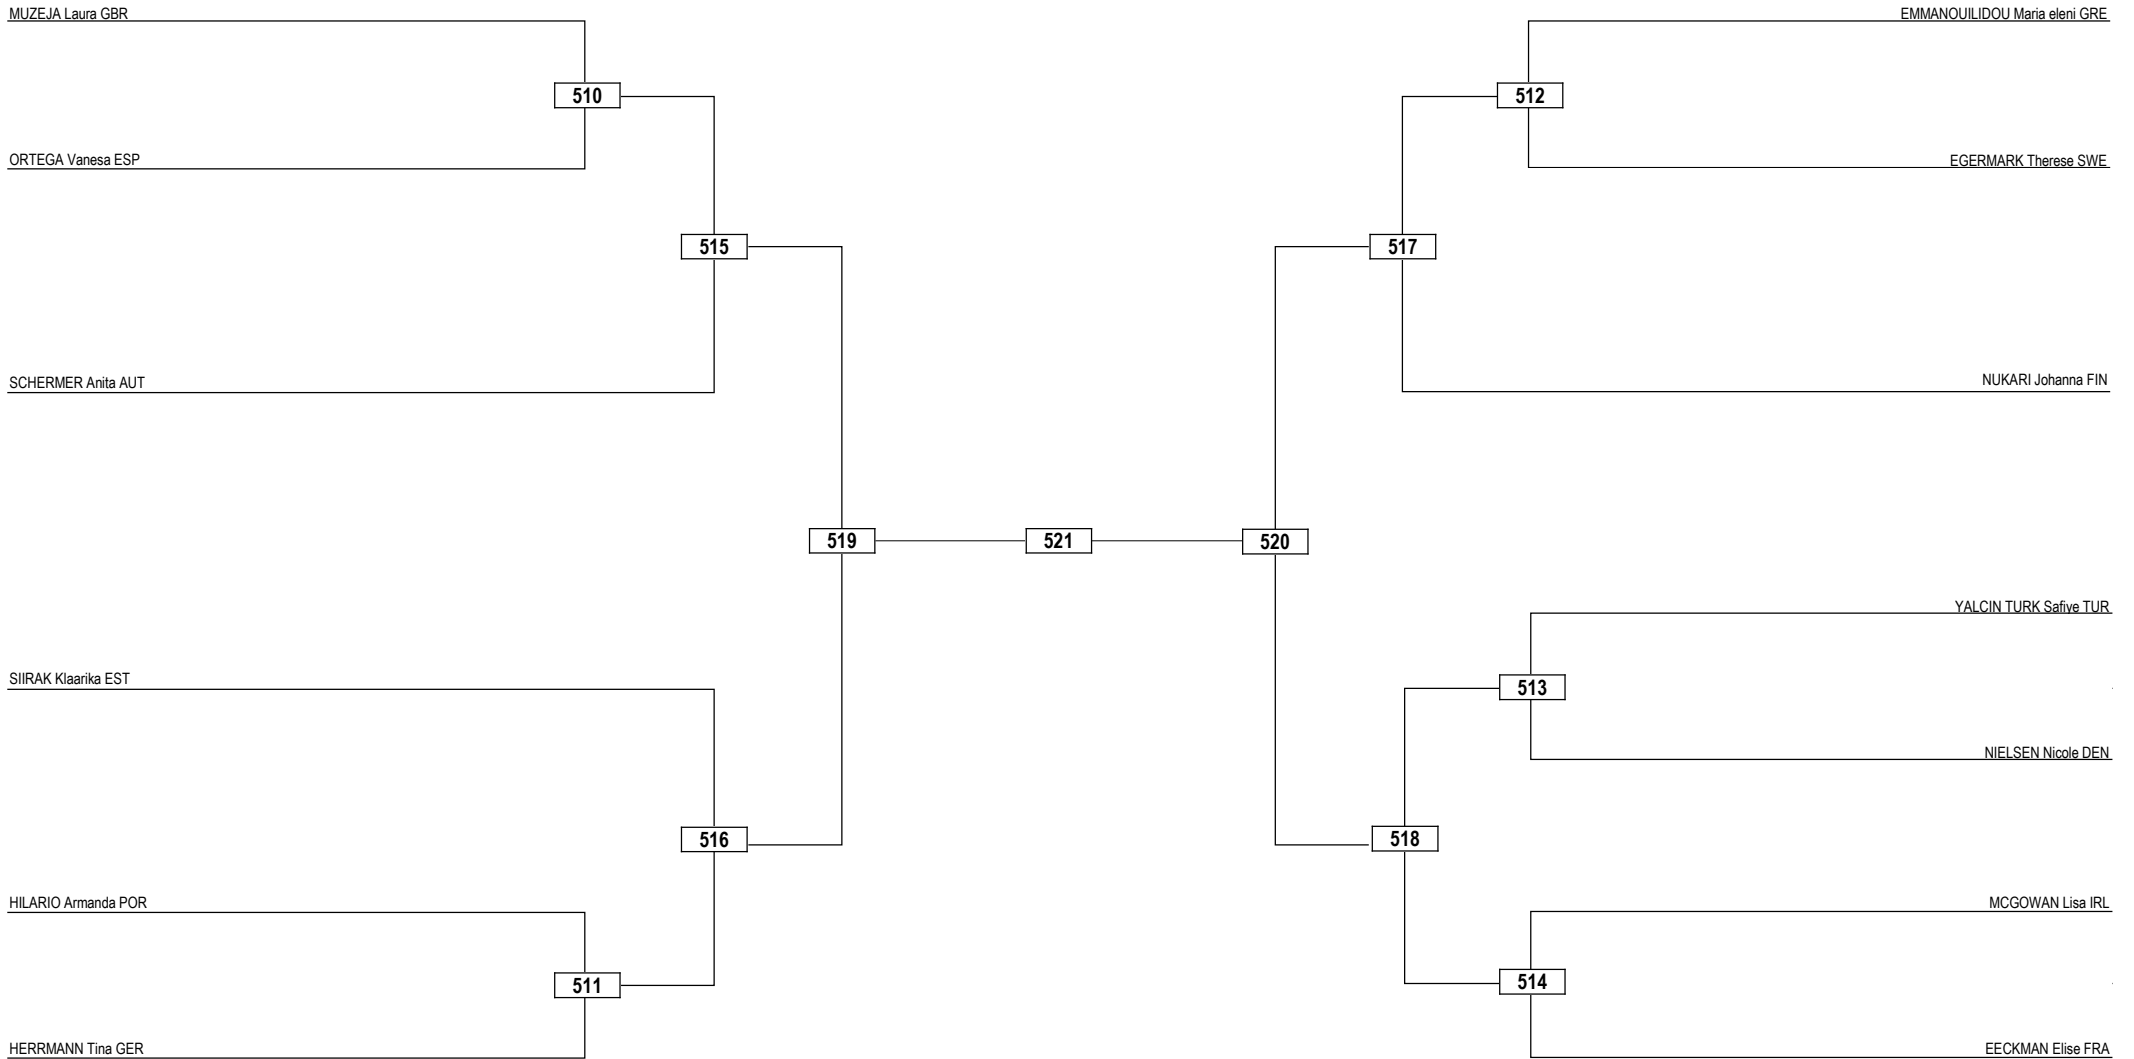

Round of 16 Quarterfinals Semifinals Final Semifinals Quarterfinals Round of 16

LEGEND RSC: Win by Referee Stop the Contest WDR: Win by Withdrawal DQB: Win by Disqualification for unsportsmanlike behavior
(x) Seed PTF: Win by Final Score DSQ: Win by Disqualification R: Round