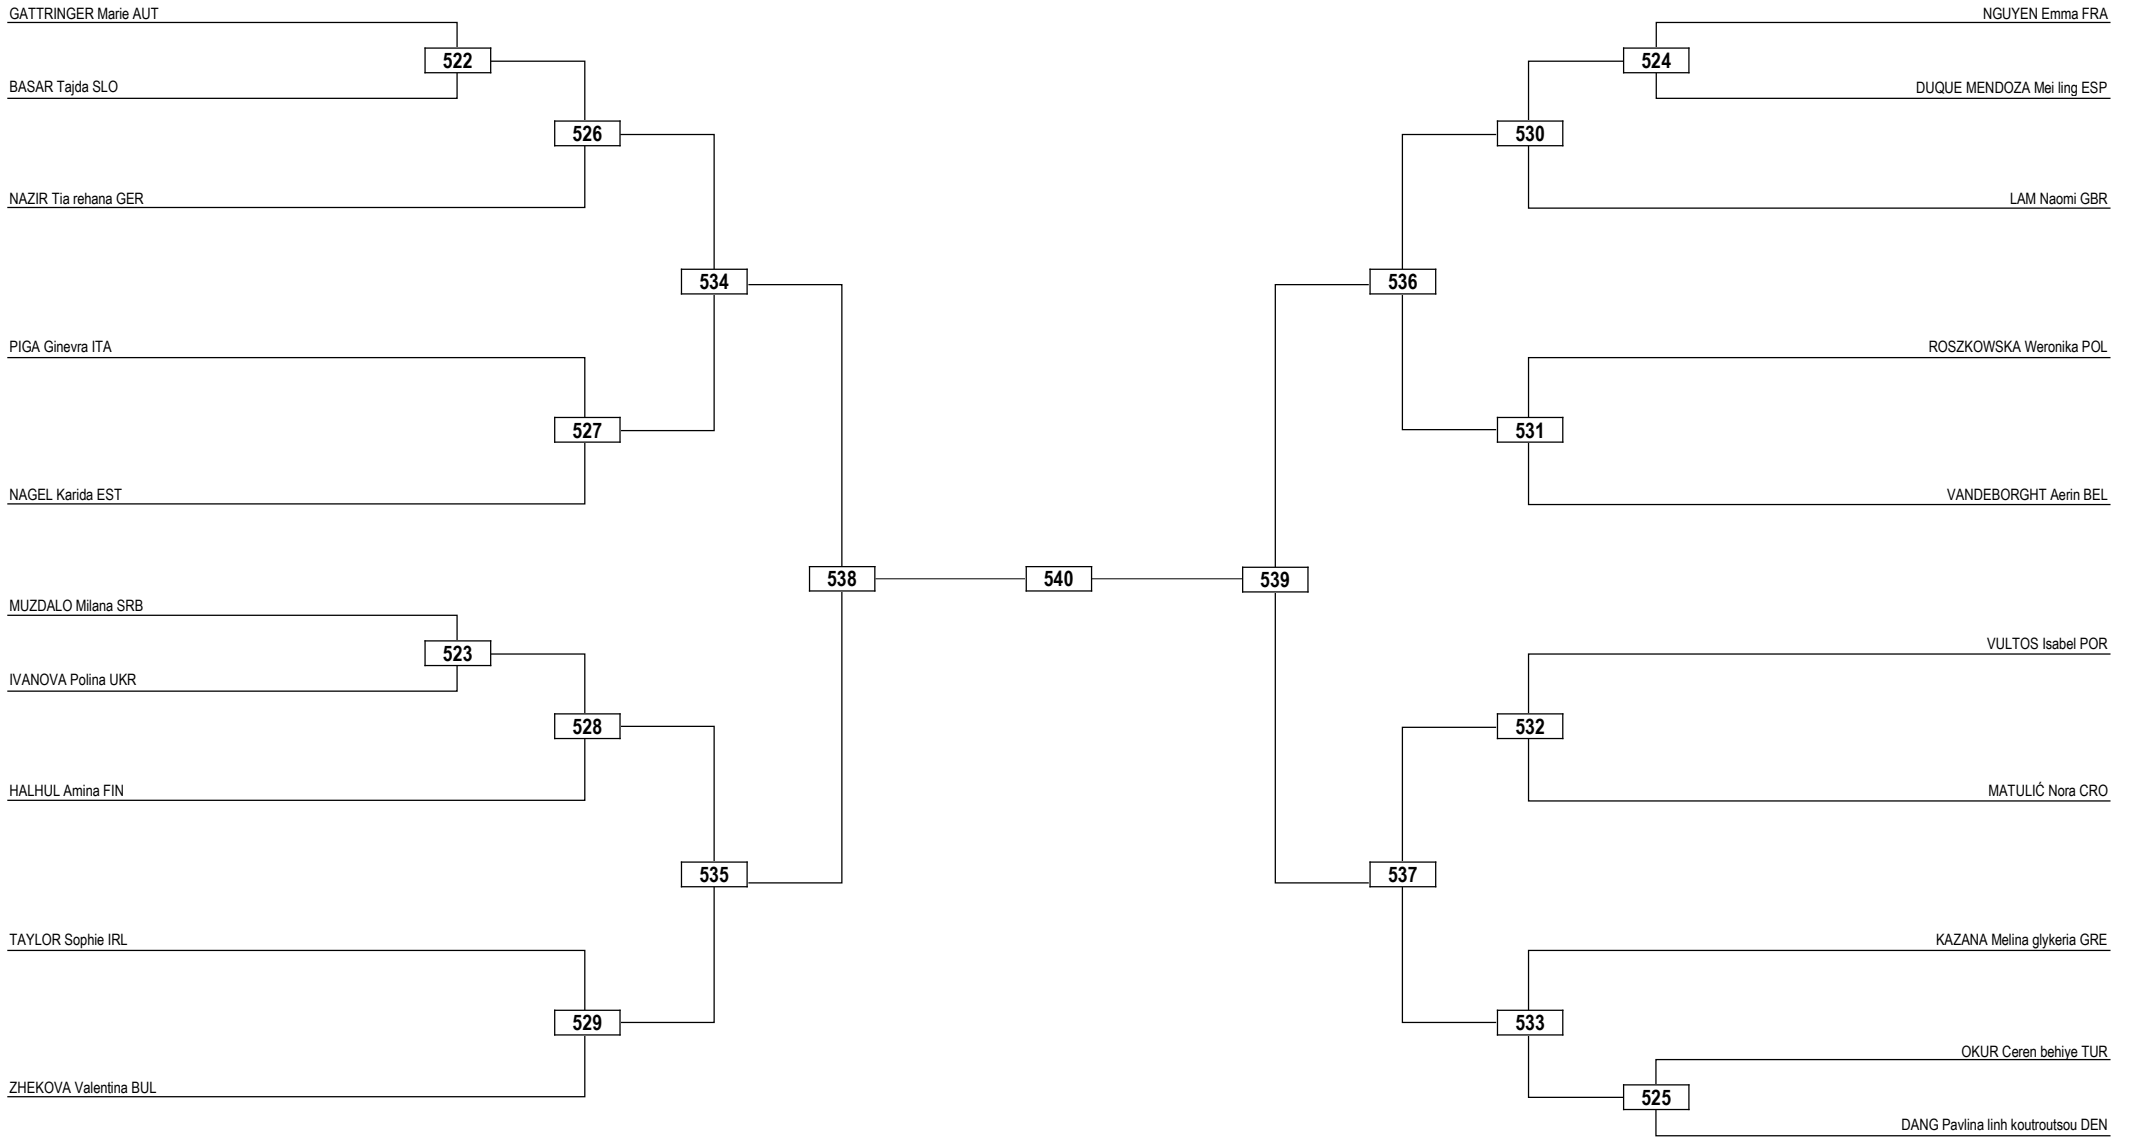

Round of 16 Quarterfinals Semifinals Final Semifinals Quarterfinals Round of 16

LEGEND RSC: Win by Referee Stop the Contest WDR: Win by Withdrawal DQB: Win by Disqualification for unsportsmanlike behavior
(x) Seed PTF: Win by Final Score DSQ: Win by Disqualification R: Round

Round of 32 Round of 16 Quarterfinals Semifinals Final Semifinals Quarterfinals Round of 16 Round of 32

LEGEND RSC: Win by Referee Stop the Contest WDR: Win by Withdrawal DQB: Win by Disqualification for unsportsmanlike behavior
 (x) Seed PTF: Win by Final Score DSQ: Win by Disqualification R: Round