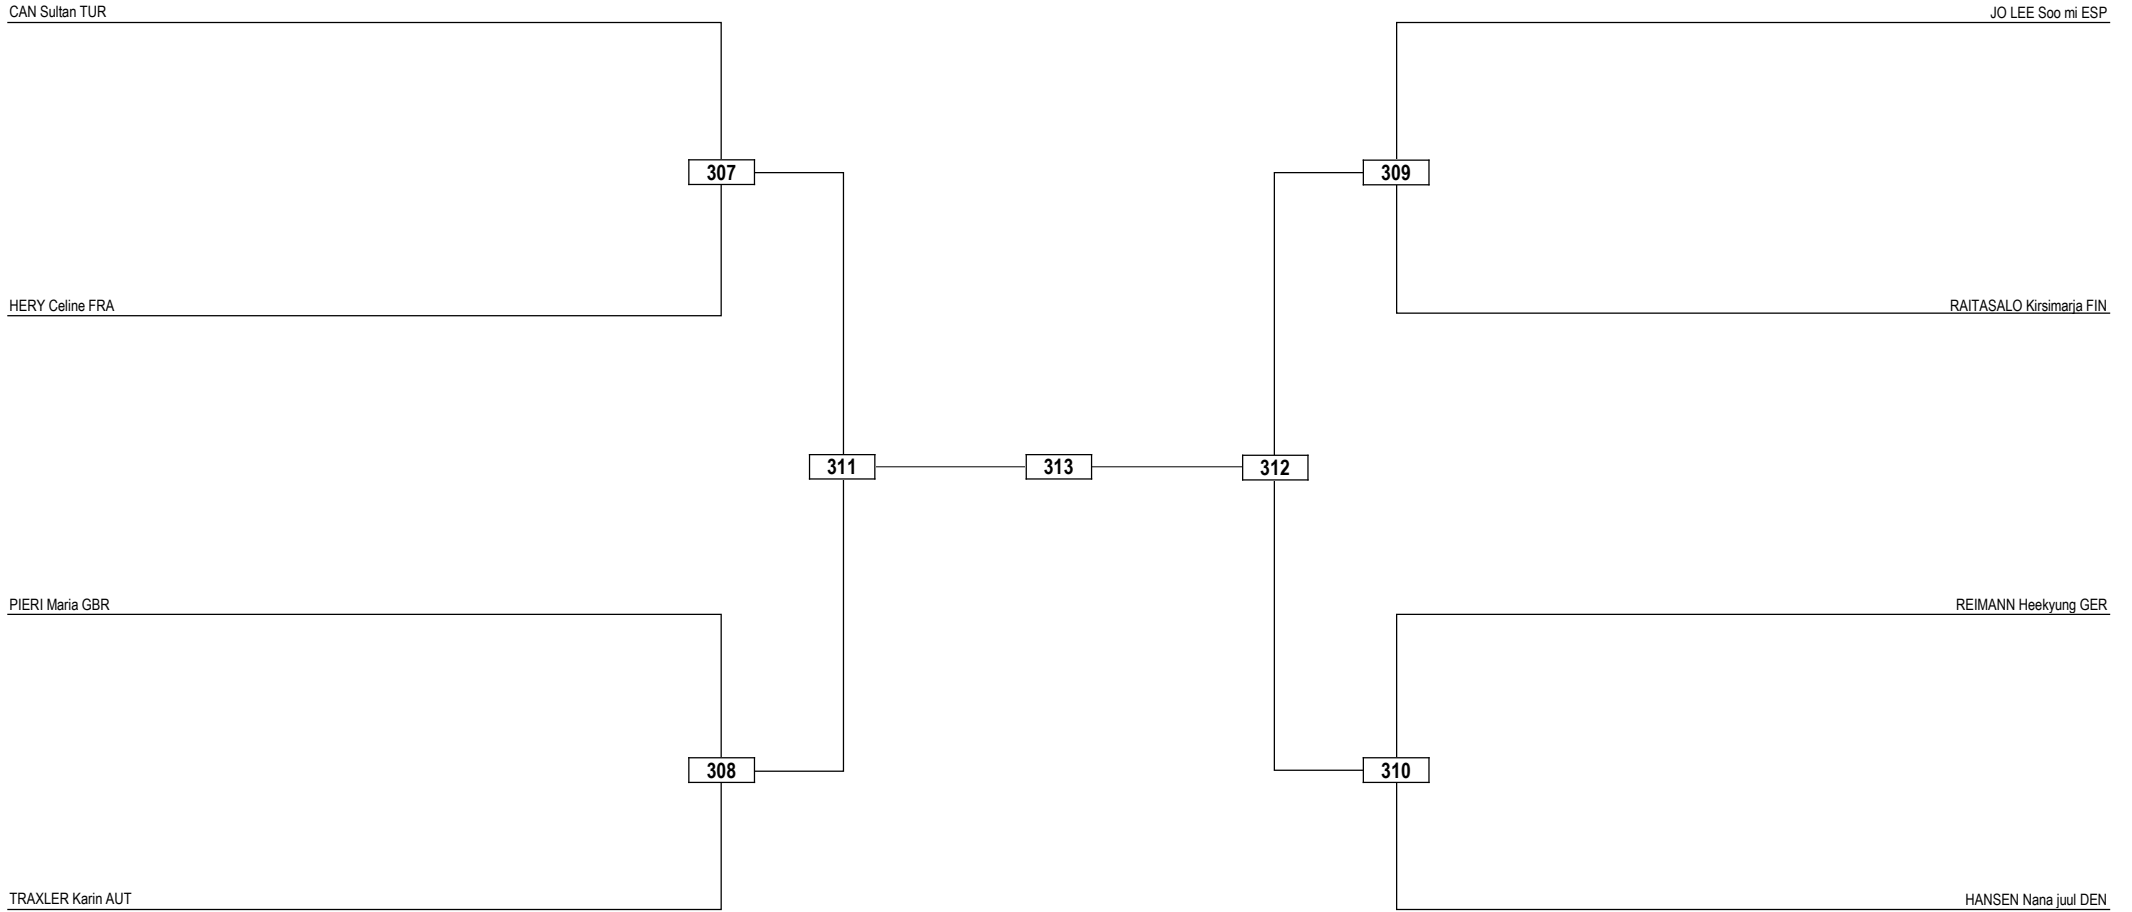

Quarterfinals   Semifinals   Final   Semifinals   Quarterfinals

LEGEND RSC: Win by Referee Stop the Contest   WDR: Win by Withdrawal   DQB: Win by Disqualification for unsportsmanlike behavior
(x) Seed   PTF: Win by Final Score   DSQ: Win by Disqualification   R: Round