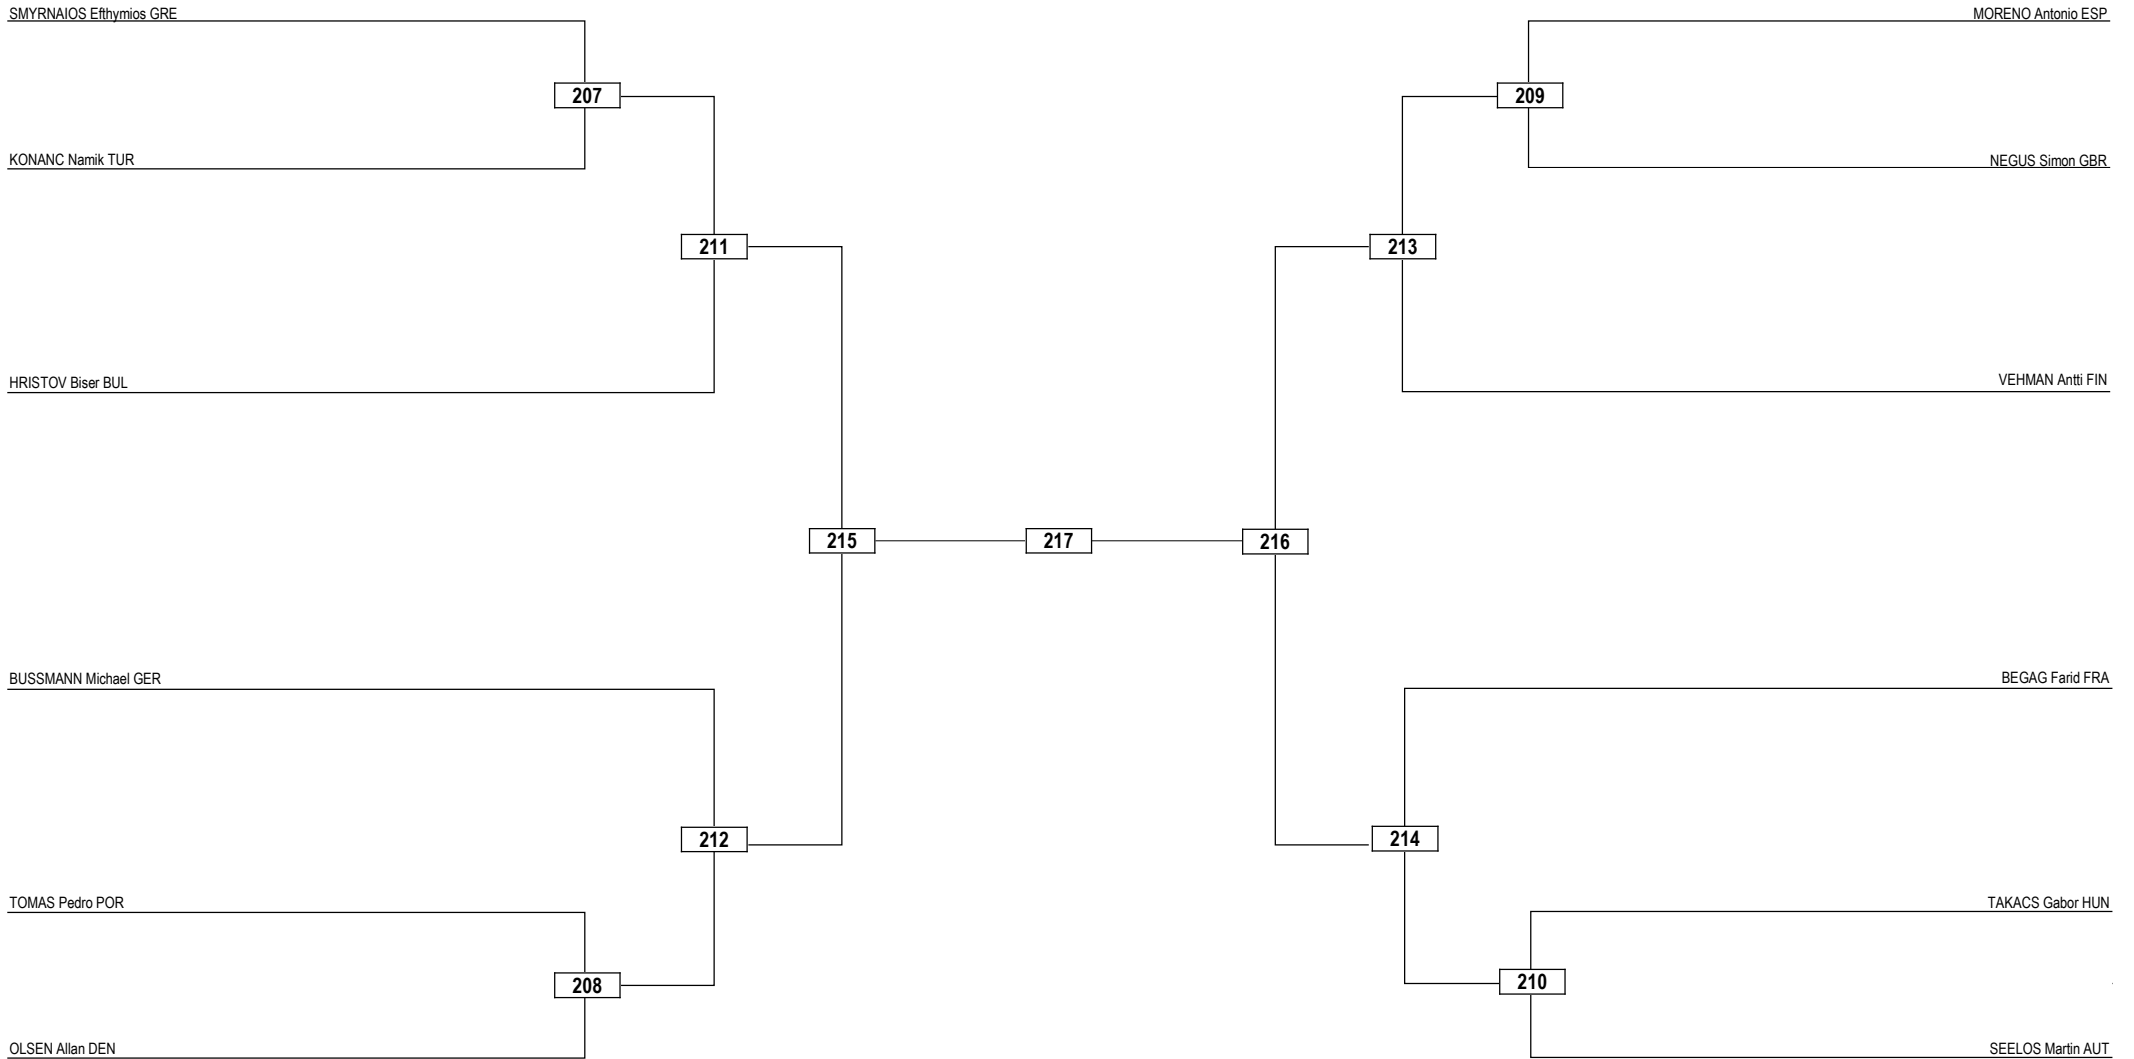

Round of 16 Quarterfinals Semifinals Final Semifinals Quarterfinals Round of 16

LEGEND RSC: Win by Referee Stop the Contest WDR: Win by Withdrawal DQB: Win by Disqualification for unsportsmanlike behavior
(x) Seed PTF: Win by Final Score DSQ: Win by Disqualification R: Round