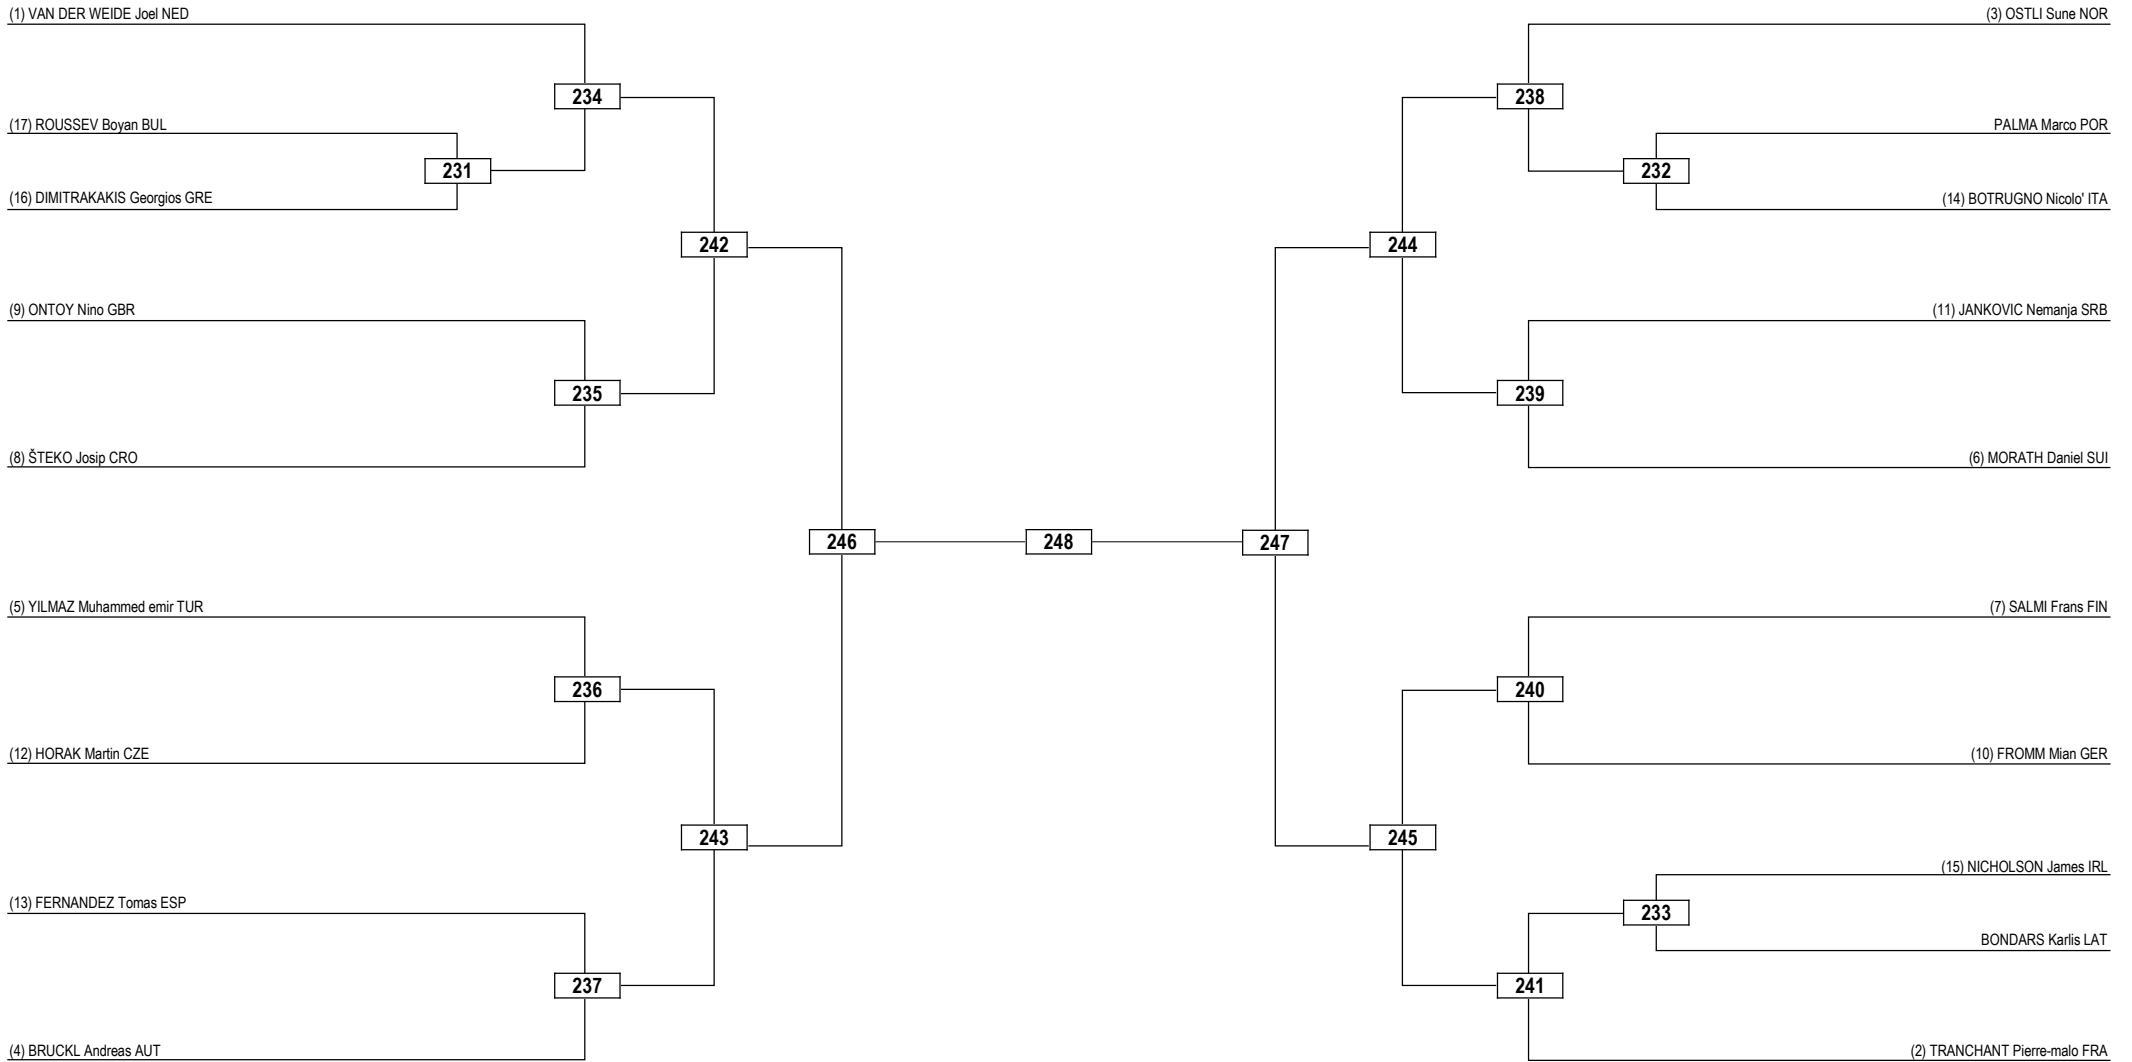

Round of 32 Round of 16 Quarterfinals Semifinals Final Semifinals Quarterfinals Round of 16 Round of 32

LEGEND RSC: Win by Referee Stop the Contest WDR: Win by Withdrawal DQB: Win by Disqualification for unsportsmanlike behavior
 (x) Seed PTF: Win by Final Score DSQ: Win by Disqualification R: Round

Quarterfinals Semifinals Final Semifinals Quarterfinals

Quarterfinals Semifinals Final Semifinals Quarterfinals

LEGEND RSC: Win by Referee Stop the Contest WDR: Win by Withdrawal DQB: Win by Disqualification for unsportsmanlike behavior
(x) Seed PTF: Win by Final Score DSQ: Win by Disqualification R: Round

Round of 16 Quarterfinals Semifinals Final Semifinals Quarterfinals Round of 16

LEGEND RSC: Win by Referee Stop the Contest WDR: Win by Withdrawal DQB: Win by Disqualification for unsportsmanlike behavior
(x) Seed PTF: Win by Final Score DSQ: Win by Disqualification R: Round