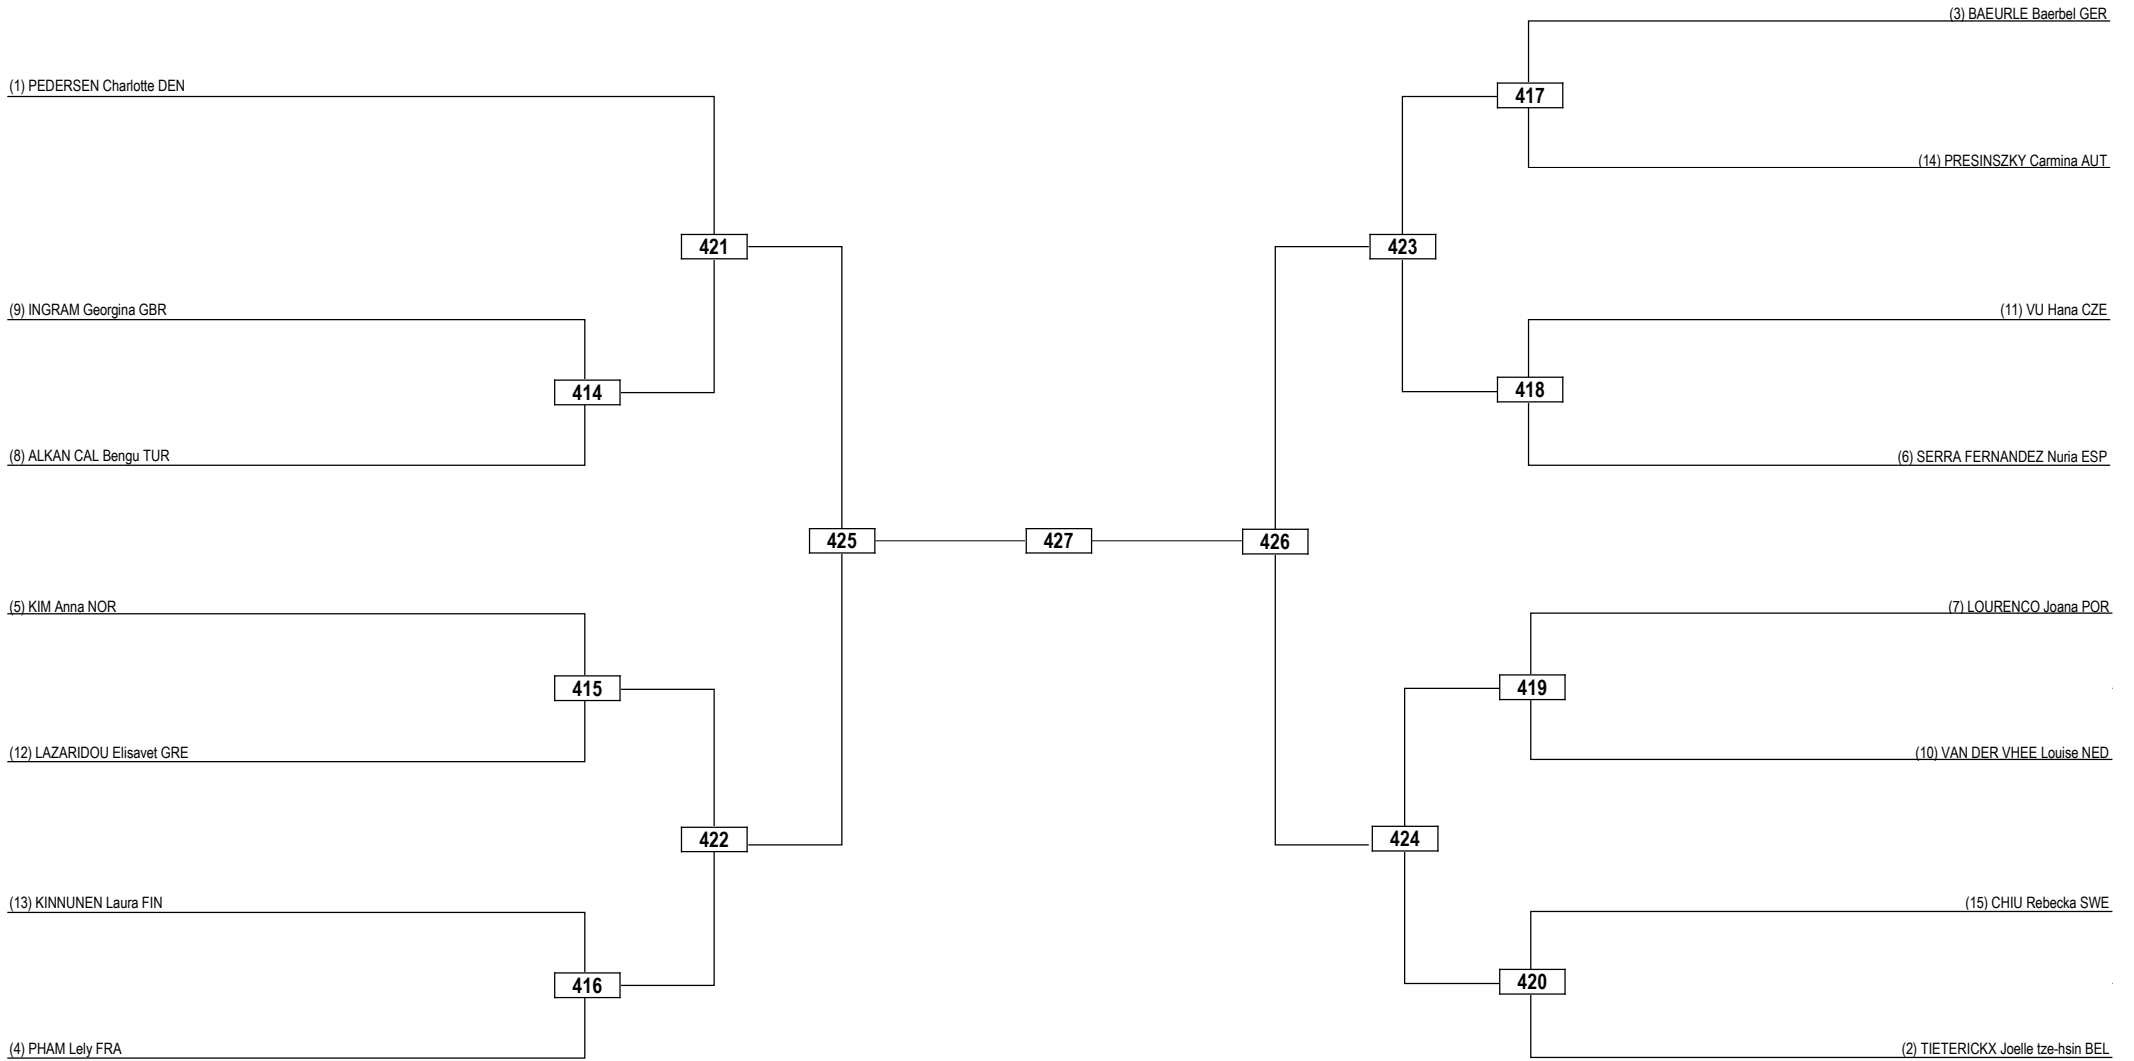

Round of 32 Round of 16 Quarterfinals Semifinals Final Semifinals Quarterfinals Round of 16 Round of 32

LEGEND RSC: Win by Referee Stop the Contest WDR: Win by Withdrawal DQB: Win by Disqualification for unsportsmanlike behavior
 (x) Seed PTF: Win by Final Score DSQ: Win by Disqualification R: Round

Round of 16 Quarterfinals Semifinals Final Semifinals Quarterfinals Round of 16

LEGEND RSC: Win by Referee Stop the Contest WDR: Win by Withdrawal DQB: Win by Disqualification for unsportsmanlike behavior
(x) Seed PTF: Win by Final Score DSQ: Win by Disqualification R: Round