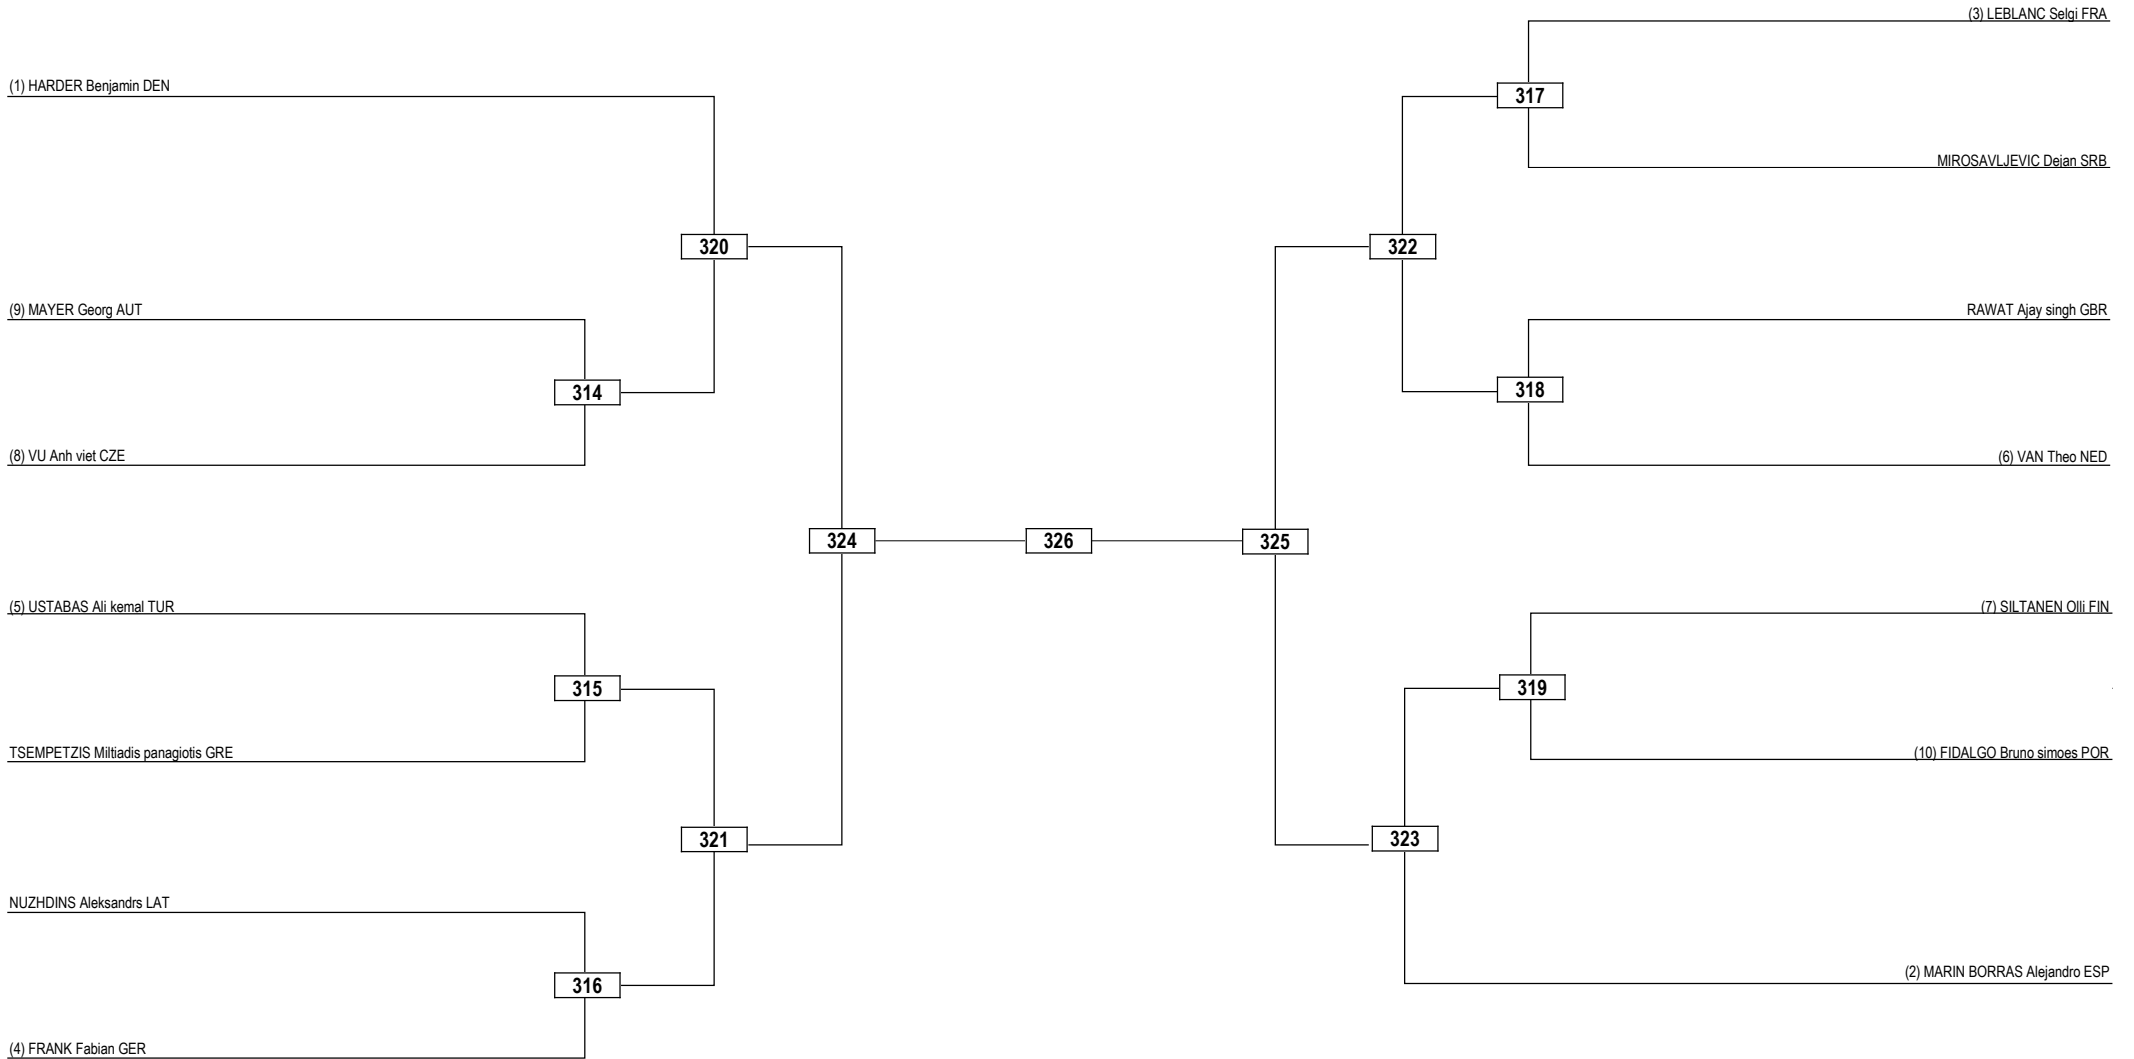

Round of 32 Round of 16 Quarterfinals Semifinals Final Semifinals Quarterfinals Round of 16 Round of 32

LEGEND RSC: Win by Referee Stop the Contest WDR: Win by Withdrawal DQB: Win by Disqualification for unsportsmanlike behavior
 (x) Seed PTF: Win by Final Score DSQ: Win by Disqualification R: Round

Quarterfinals Semifinals Final Semifinals Quarterfinals

Quarterfinals Semifinals Final Semifinals Quarterfinals

LEGEND RSC: Win by Referee Stop the Contest WDR: Win by Withdrawal DQB: Win by Disqualification for unsportsmanlike behavior
(x) Seed PTF: Win by Final Score DSQ: Win by Disqualification R: Round

Round of 16 Quarterfinals Semifinals Final Semifinals Quarterfinals Round of 16

LEGEND RSC: Win by Referee Stop the Contest WDR: Win by Withdrawal DQB: Win by Disqualification for unsportsmanlike behavior
(x) Seed PTF: Win by Final Score DSQ: Win by Disqualification R: Round