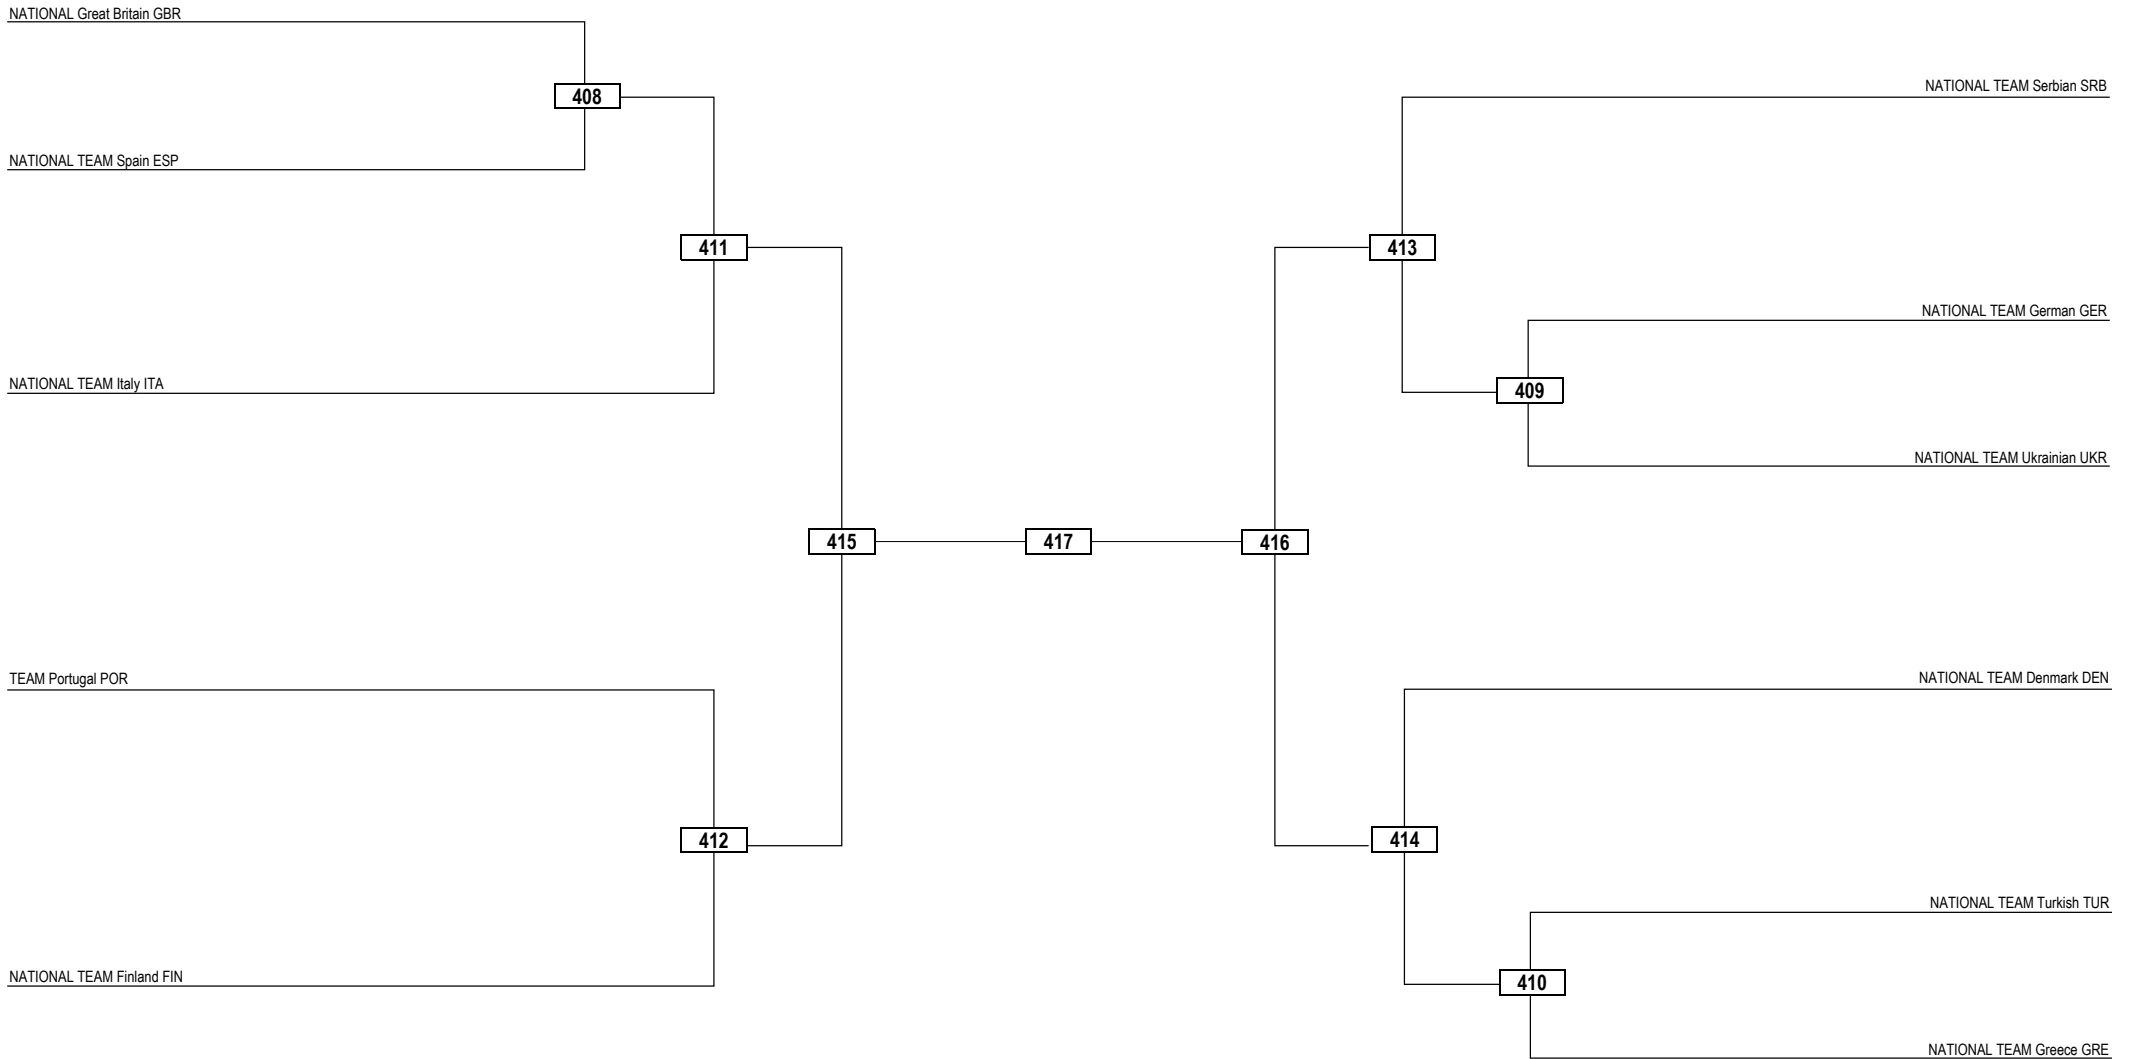

Round of 16   Quarterfinals   Semifinals   Final   Semifinals   Quarterfinals   Round of 16

LEGEND RSC: Win by Referee Stop the Contest   WDR: Win by Withdrawal   DQB: Win by Disqualification for unsportsmanlike behavior
(x) Seed   PTF: Win by Final Score   DSQ: Win by Disqualification   R: Round