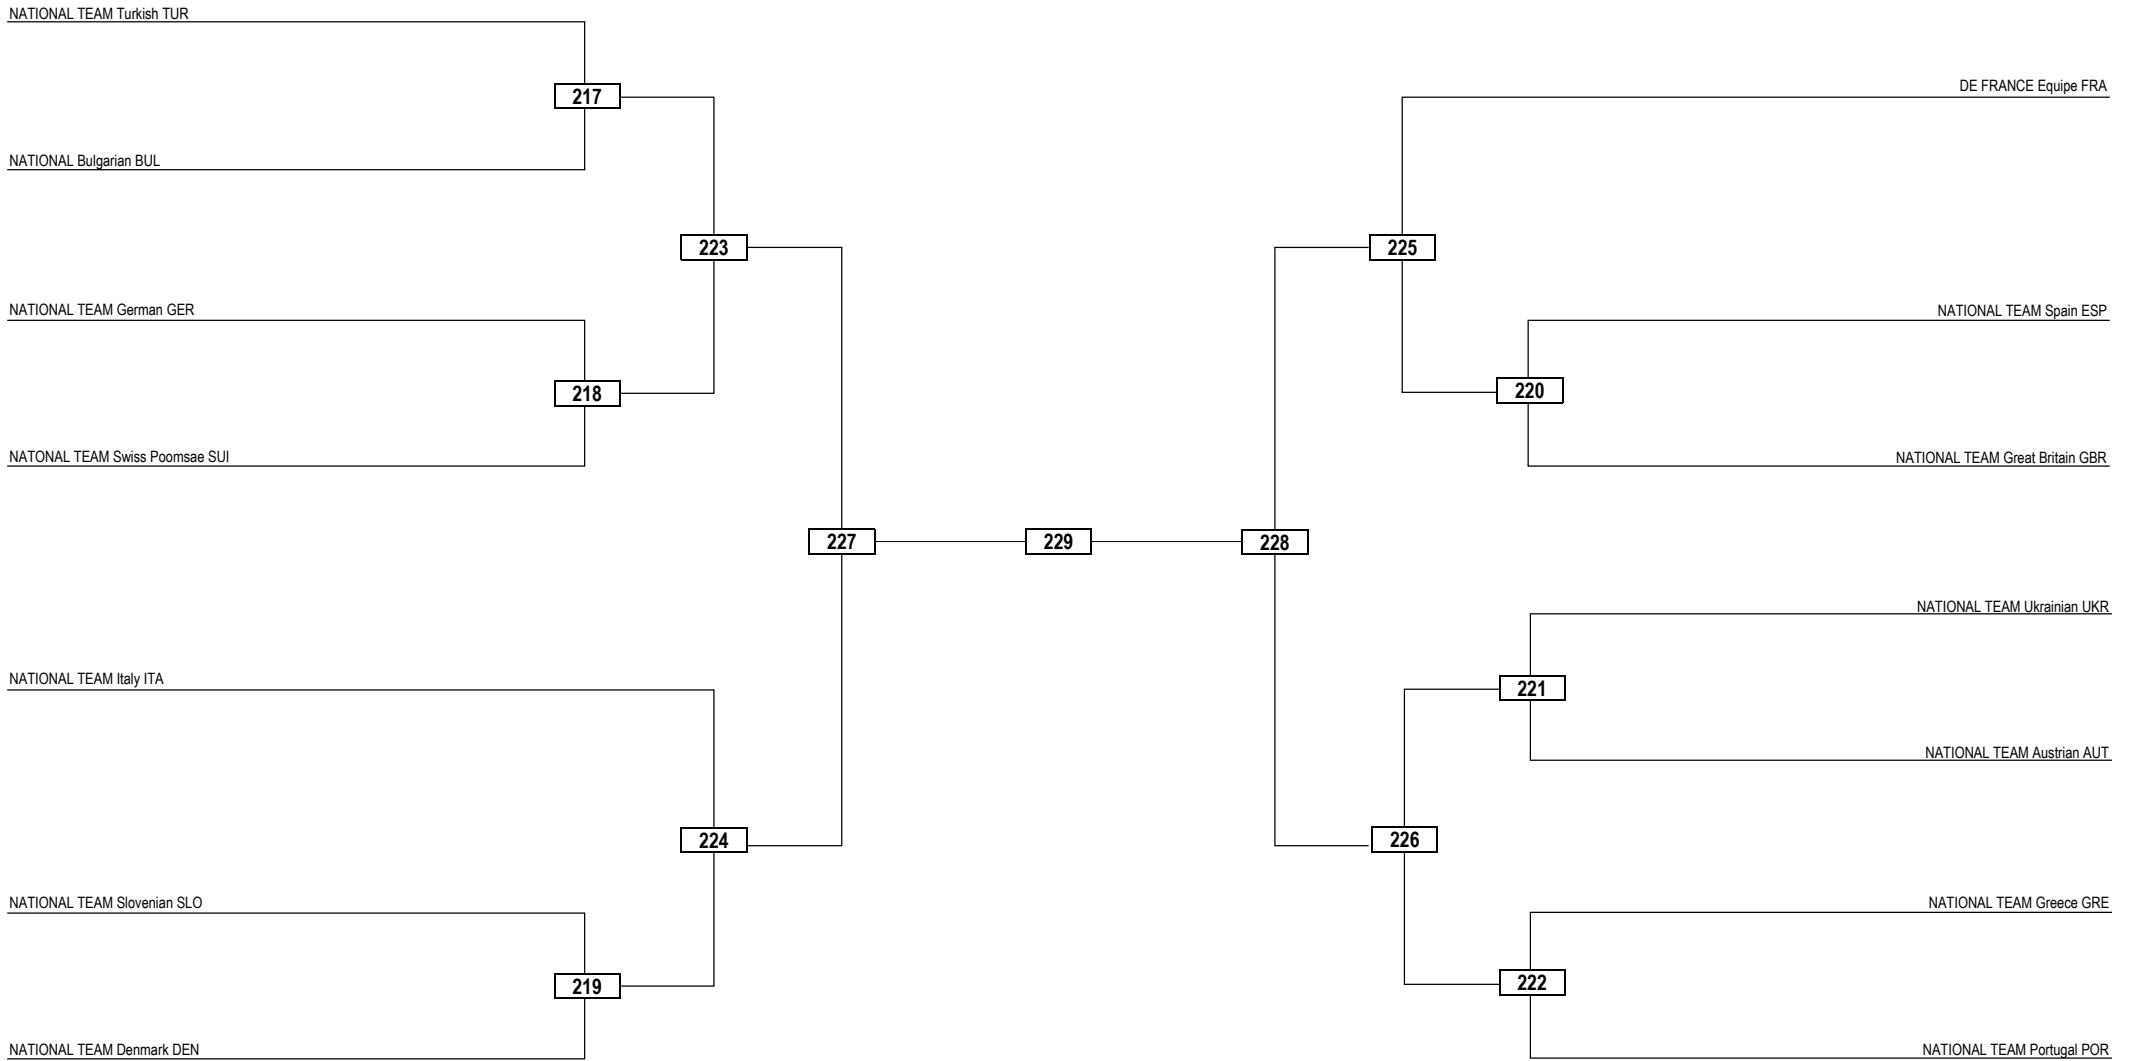

307

306

LEGEND RSC: Win by Referee Stop the Contest WDR: Win by Withdrawal DQB: Win by Disqualification for unsportsmanlike behavior
 (x) Seed PTF: Win by Final Score DSQ: Win by Disqualification R: Round

Round of 16 Quarterfinals Semifinals Final Semifinals Quarterfinals Round of 16

LEGEND RSC: Win by Referee Stop the Contest WDR: Win by Withdrawal DQB: Win by Disqualification for unsportsmanlike behavior
 (x) Seed PTF: Win by Final Score DSQ: Win by Disqualification R: Round