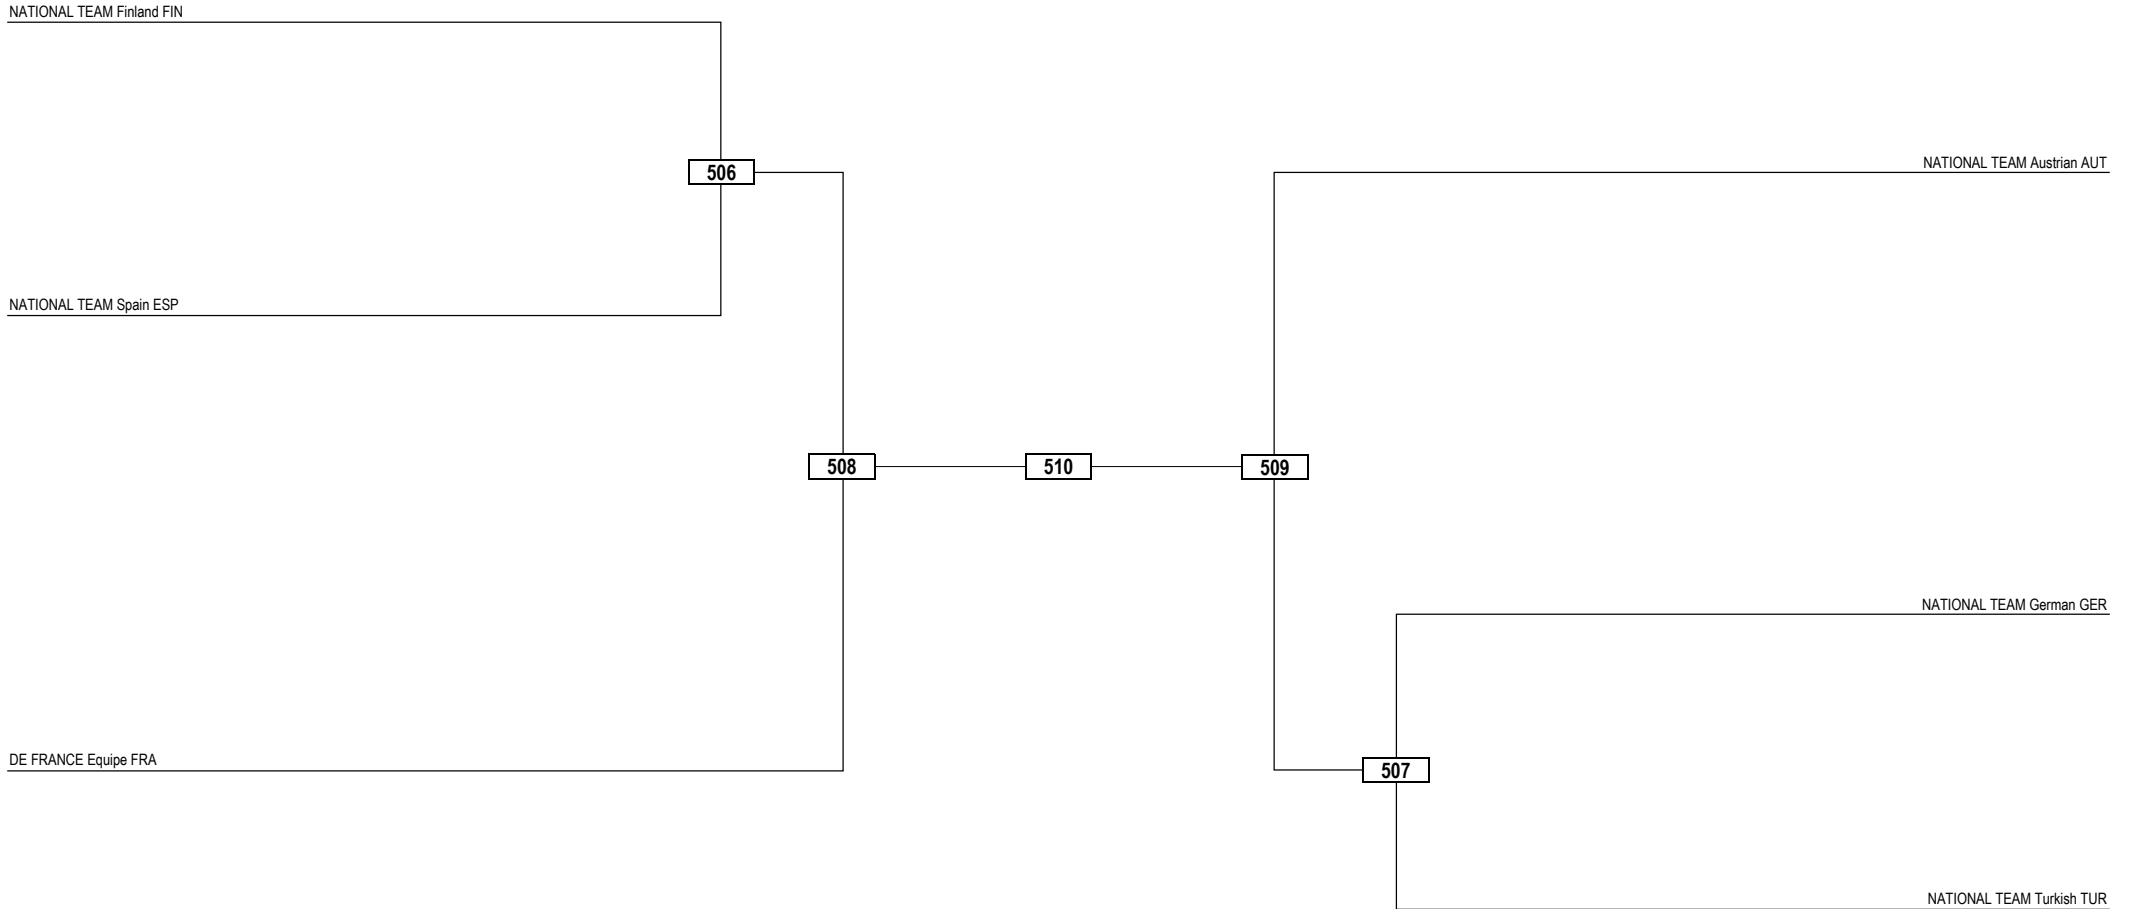

Quarterfinals   Semifinals   Final   Semifinals   Quarterfinals

LEGEND   RSC: Win by Referee Stop the Contest   WDR: Win by Withdrawal   DQB: Win by Disqualification for unsportsmanlike behavior
(x) Seed   PTF: Win by Final Score   DSQ: Win by Disqualification   R: Round