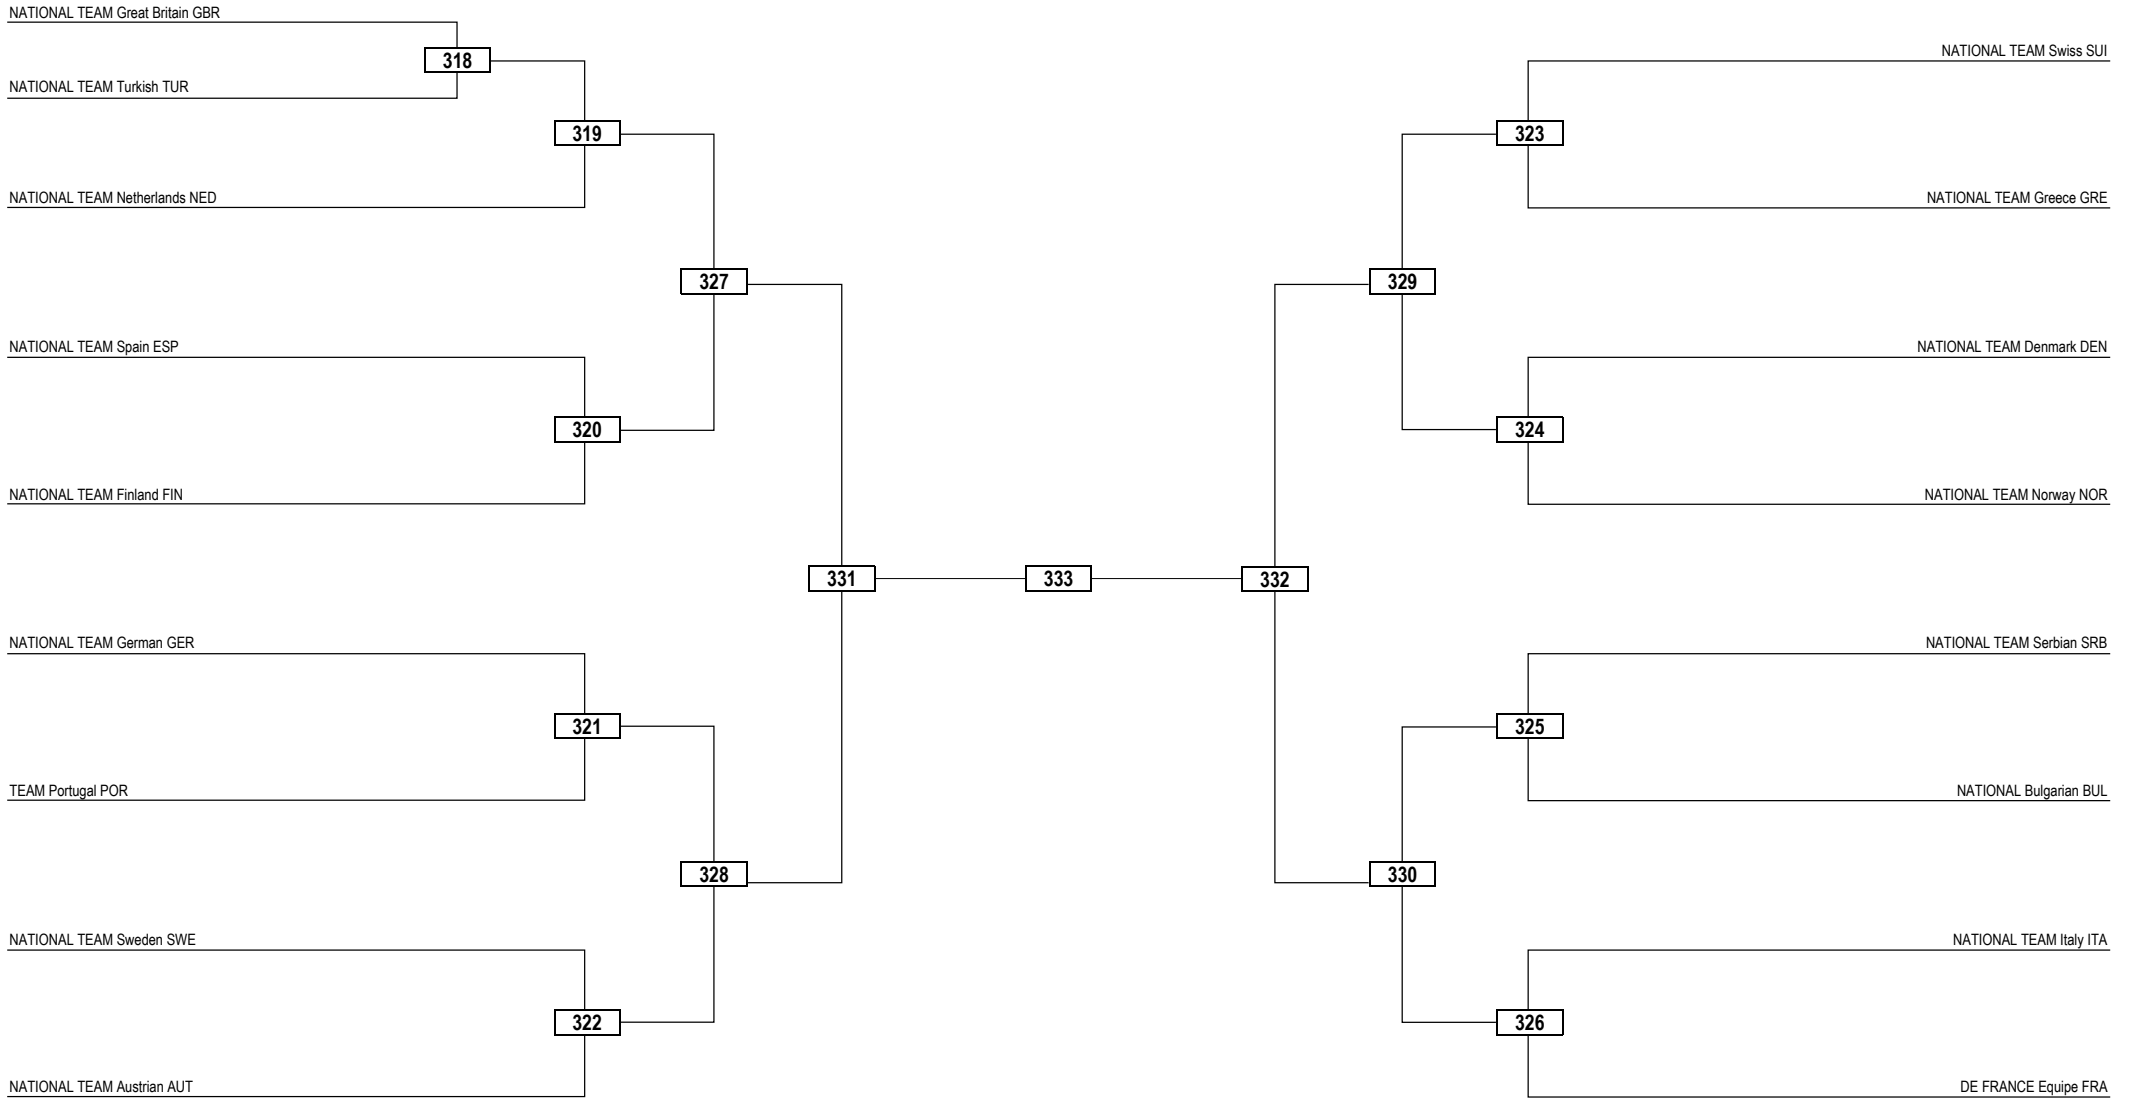

Round of 32   Round of 16   Quarterfinals   Semifinals   Final   Semifinals   Quarterfinals   Round of 16   Round of 32

LEGEND RSC: Win by Referee Stop the Contest   WDR: Win by Withdrawal   DQB: Win by Disqualification for unsportsmanlike behavior
(x) Seed   PTF: Win by Final Score   DSQ: Win by Disqualification   R: Round