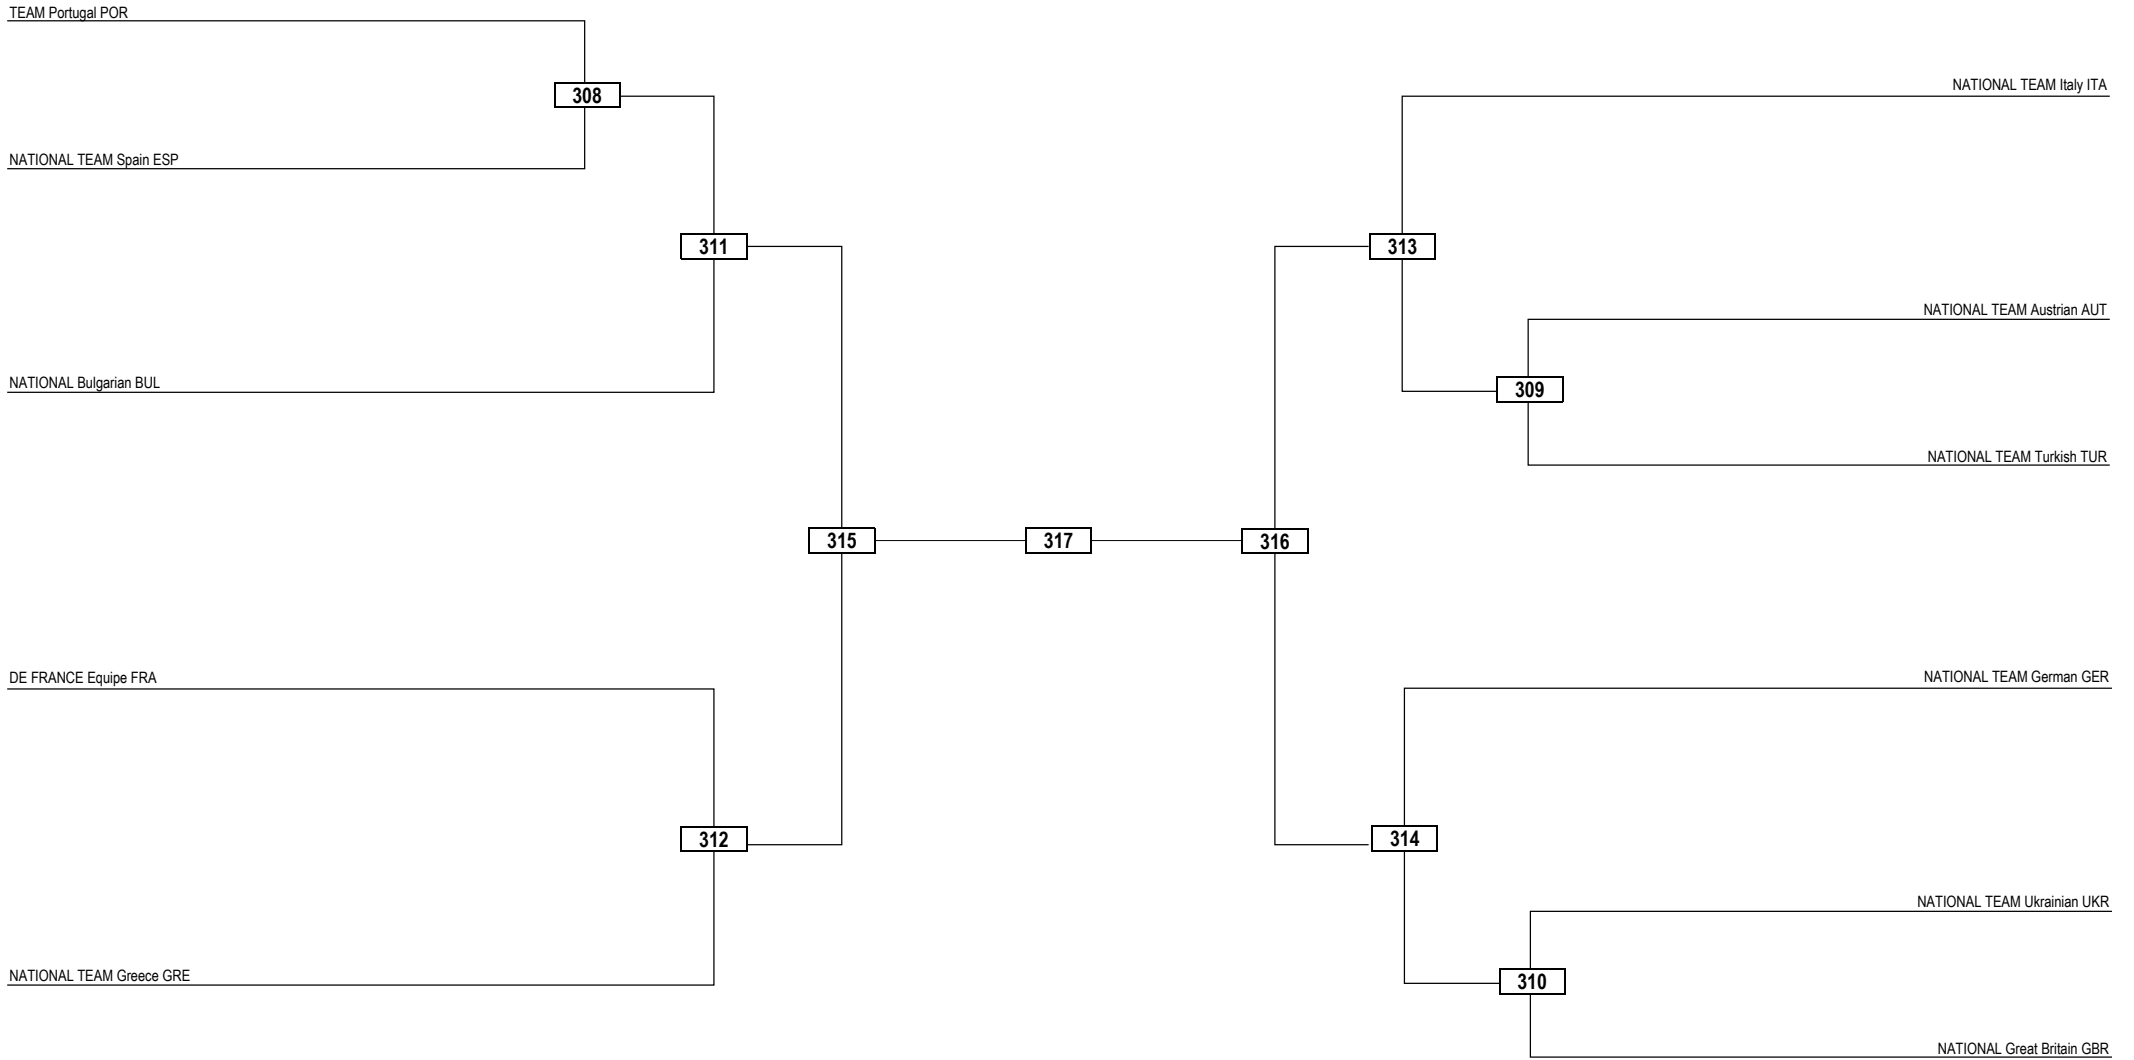

Round of 16   Quarterfinals   Semifinals   Final   Semifinals   Quarterfinals   Round of 16

LEGEND RSC: Win by Referee Stop the Contest   WDR: Win by Withdrawal   DQB: Win by Disqualification for unsportsmanlike behavior
(x) Seed   PTF: Win by Final Score   DSQ: Win by Disqualification   R: Round