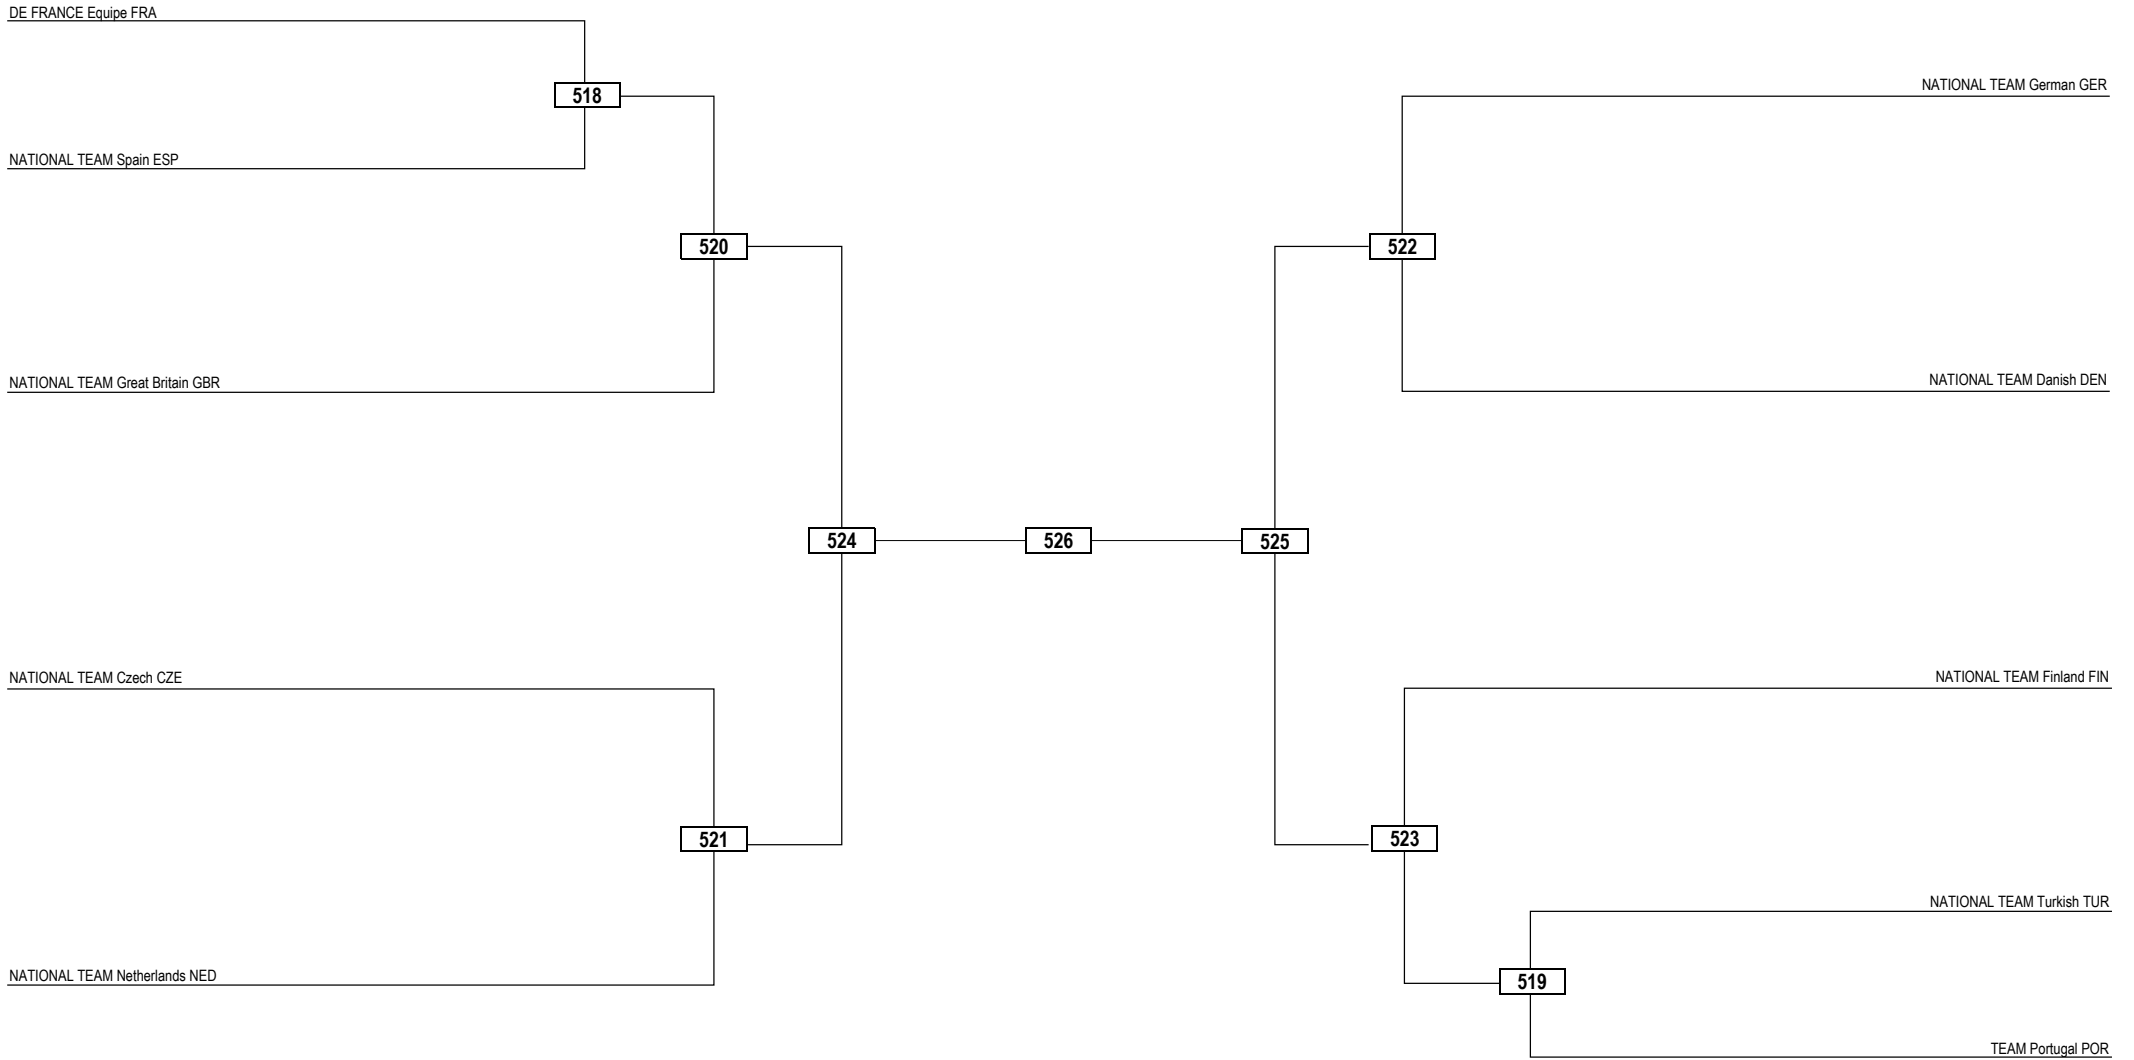

Round of 16   Quarterfinals   Semifinals   Final   Semifinals   Quarterfinals   Round of 16

LEGEND RSC: Win by Referee Stop the Contest   WDR: Win by Withdrawal   DQB: Win by Disqualification for unsportsmanlike behavior
(x) Seed   PTF: Win by Final Score   DSQ: Win by Disqualification   R: Round