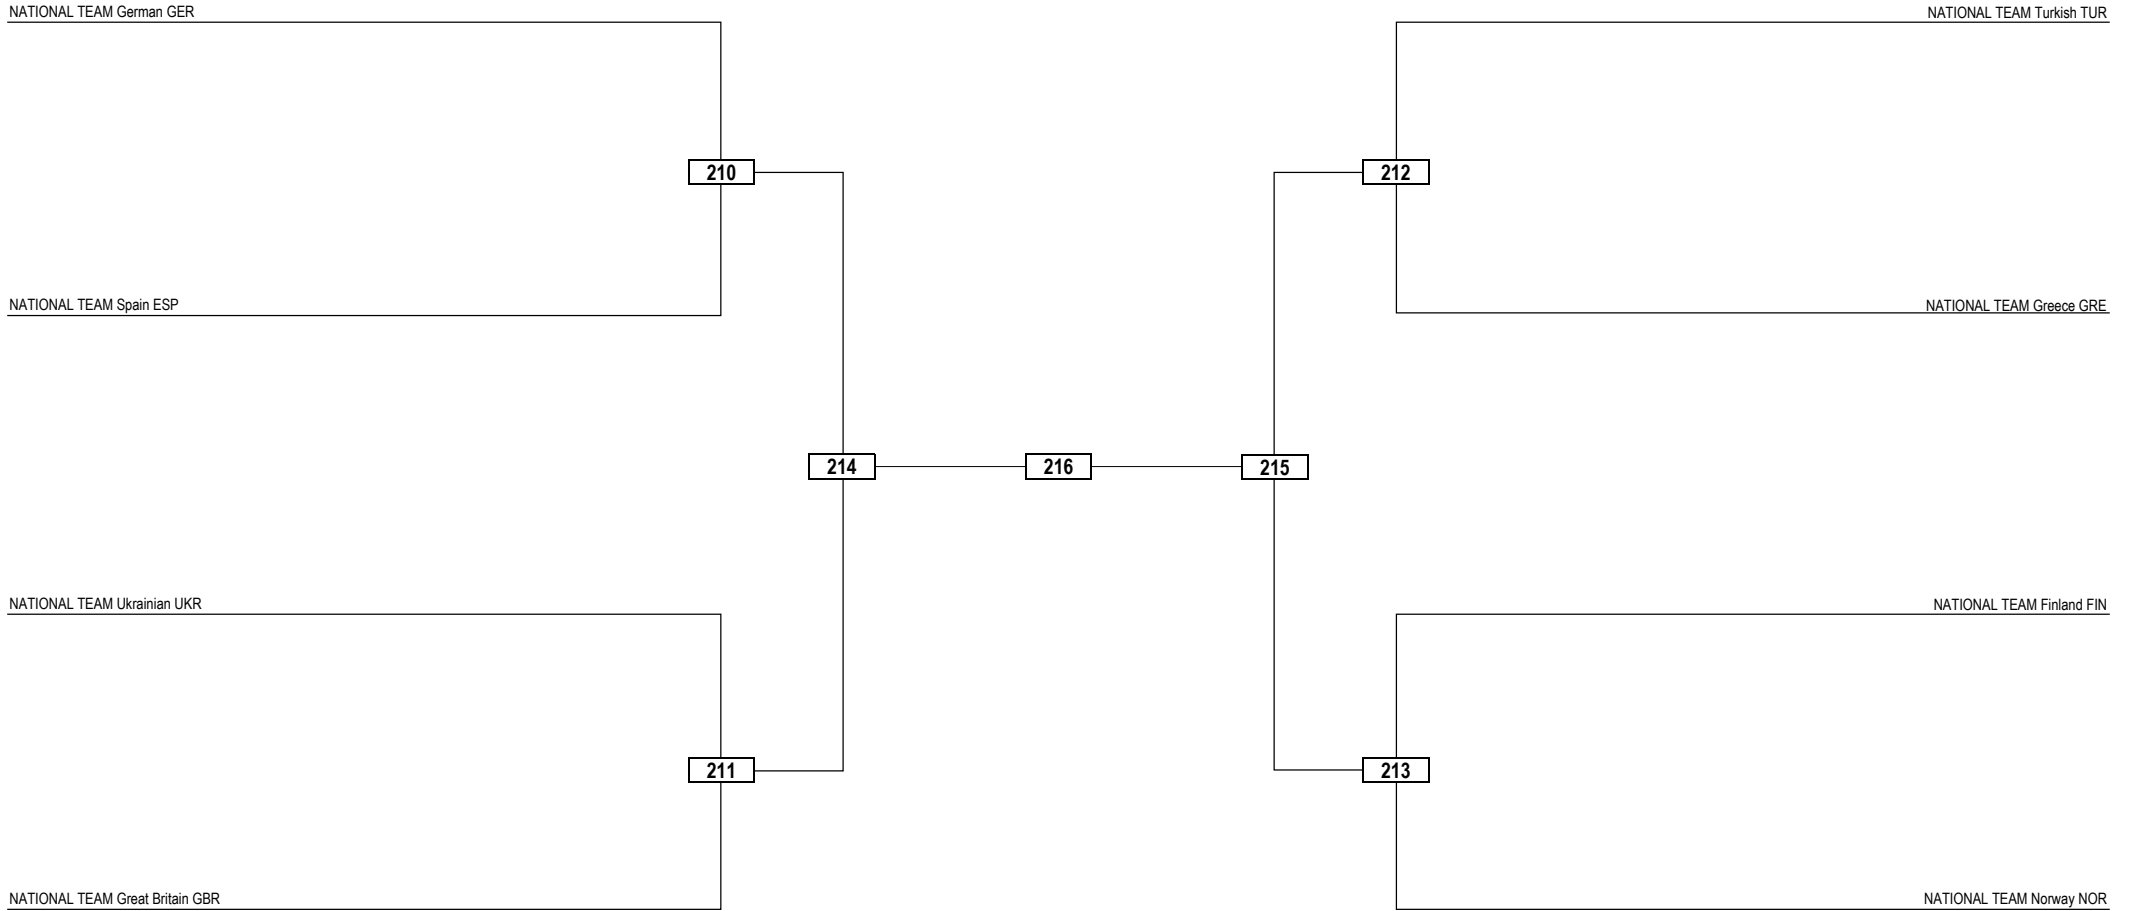

Quarterfinals   Semifinals   Final   Semifinals   Quarterfinals

LEGEND RSC: Win by Referee Stop the Contest   WDR: Win by Withdrawal   DQB: Win by Disqualification for unsportsmanlike behavior
(x) Seed   PTF: Win by Final Score   DSQ: Win by Disqualification   R: Round