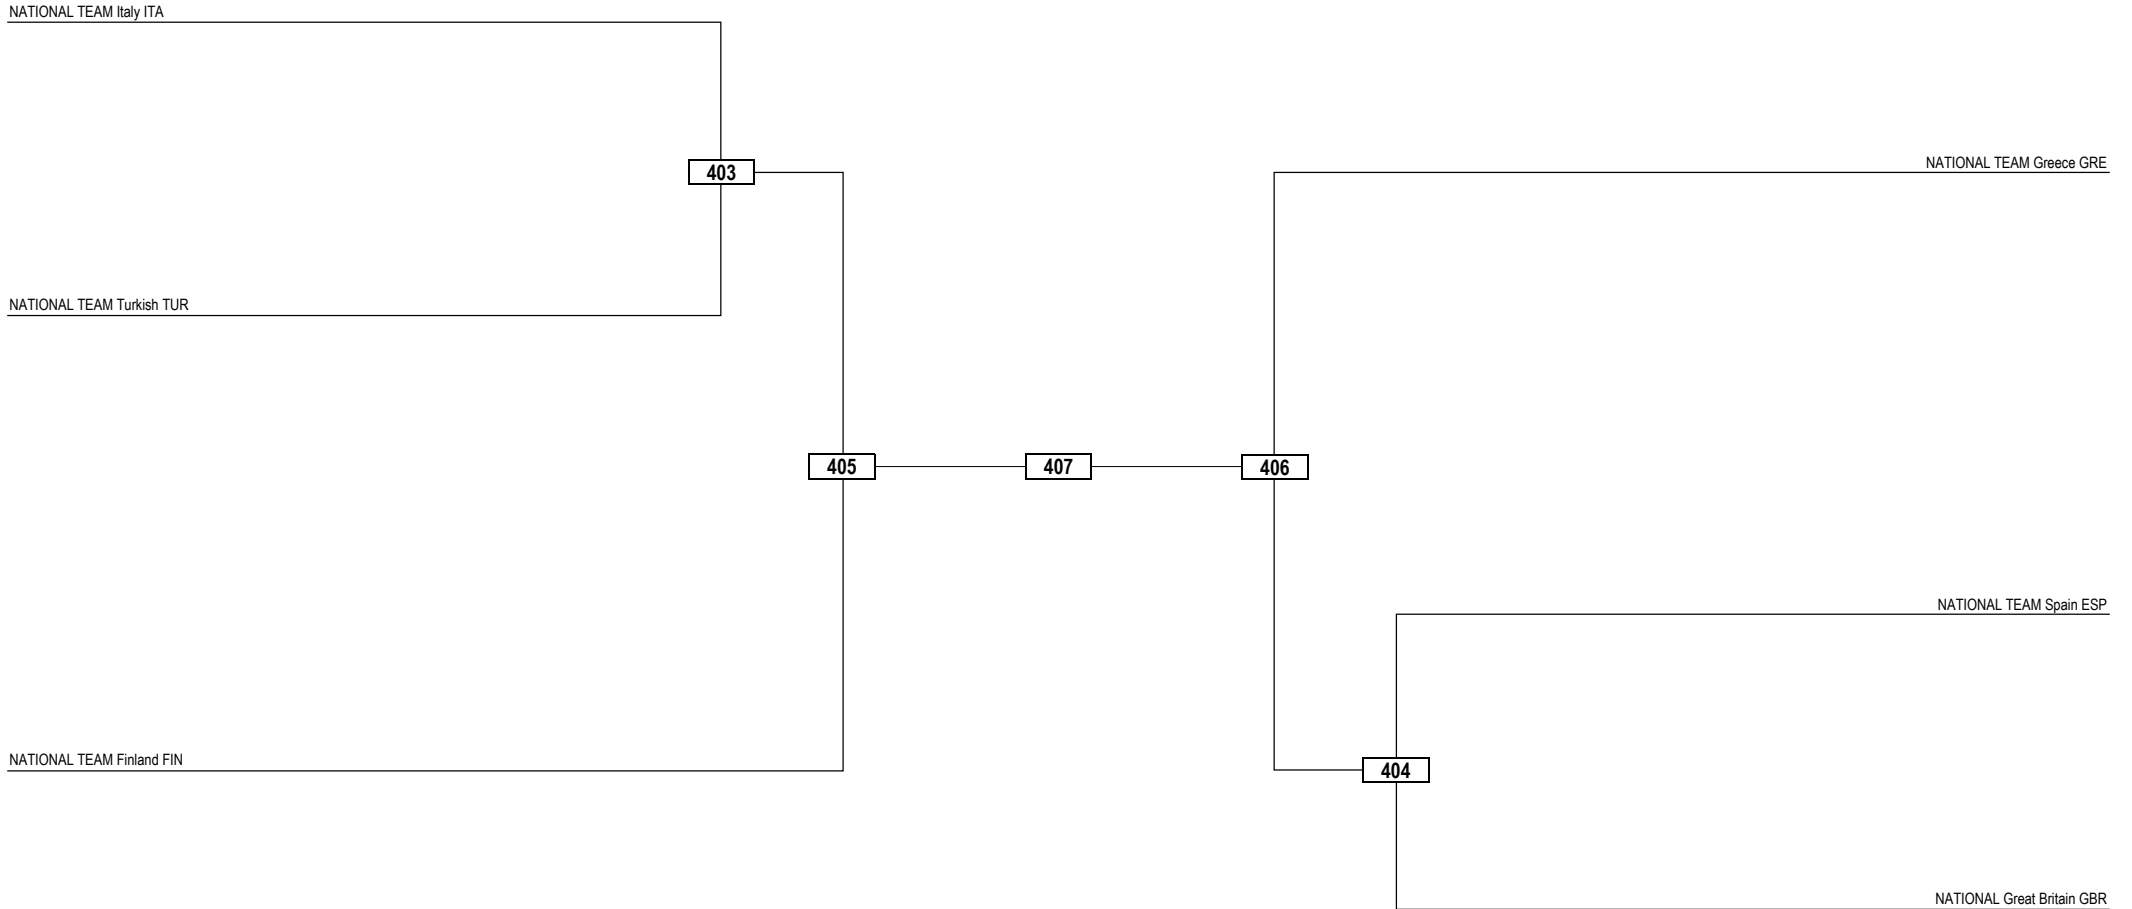

Quarterfinals   Semifinals   Final   Semifinals   Quarterfinals

LEGEND   RSC: Win by Referee Stop the Contest   WDR: Win by Withdrawal   DQB: Win by Disqualification for unsportsmanlike behavior
(x) Seed   PTF: Win by Final Score   DSQ: Win by Disqualification   R: Round