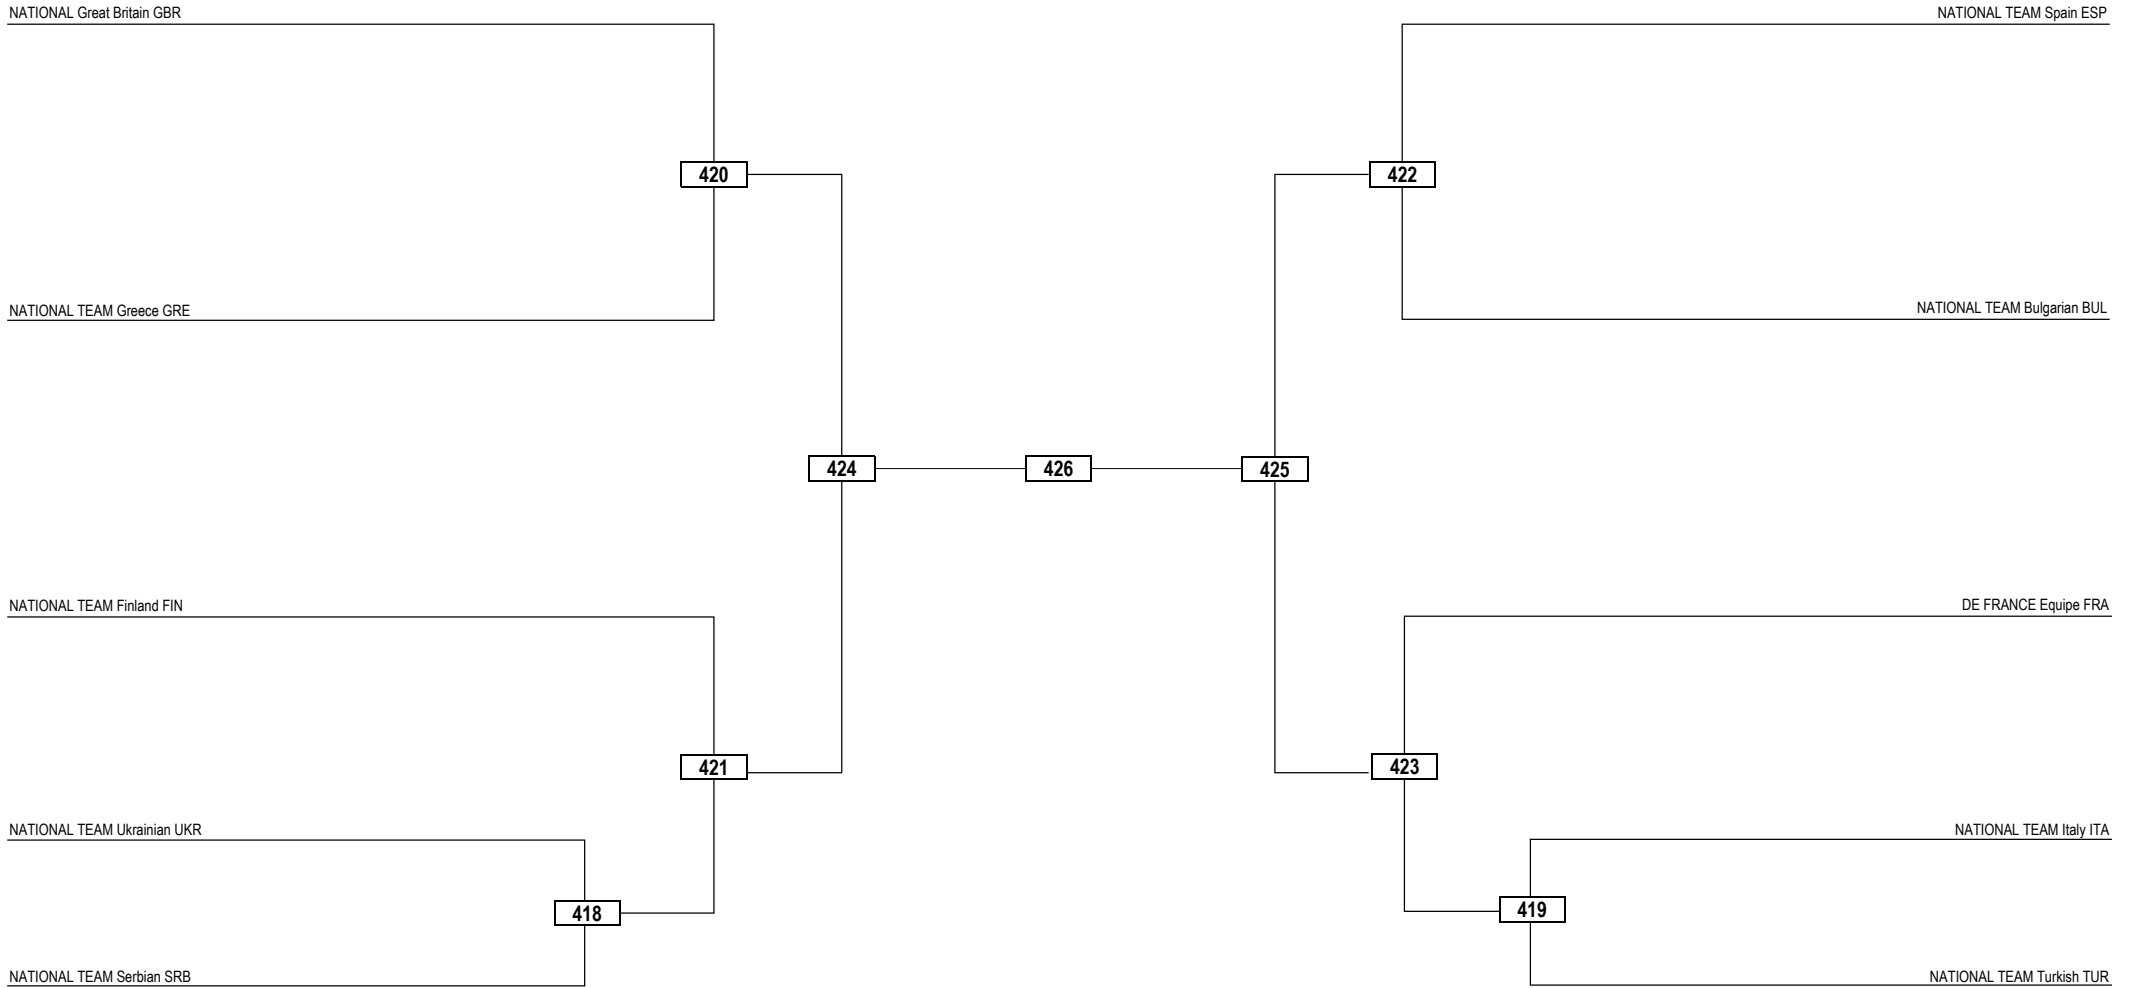

Round of 16 Quarterfinals Semifinals Final Semifinals Quarterfinals Round of 16

LEGEND RSC: Win by Referee Stop the Contest WDR: Win by Withdrawal DQB: Win by Disqualification for unsportsmanlike behavior
 (x) Seed PTF: Win by Final Score DSQ: Win by Disqualification R: Round

Quarterfinals Semifinals Final Semifinals Quarterfinals

LEGEND RSC: Win by Referee Stop the Contest WDR: Win by Withdrawal DQB: Win by Disqualification for unsportsmanlike behavior
 (x) Seed PTF: Win by Final Score DSQ: Win by Disqualification R: Round