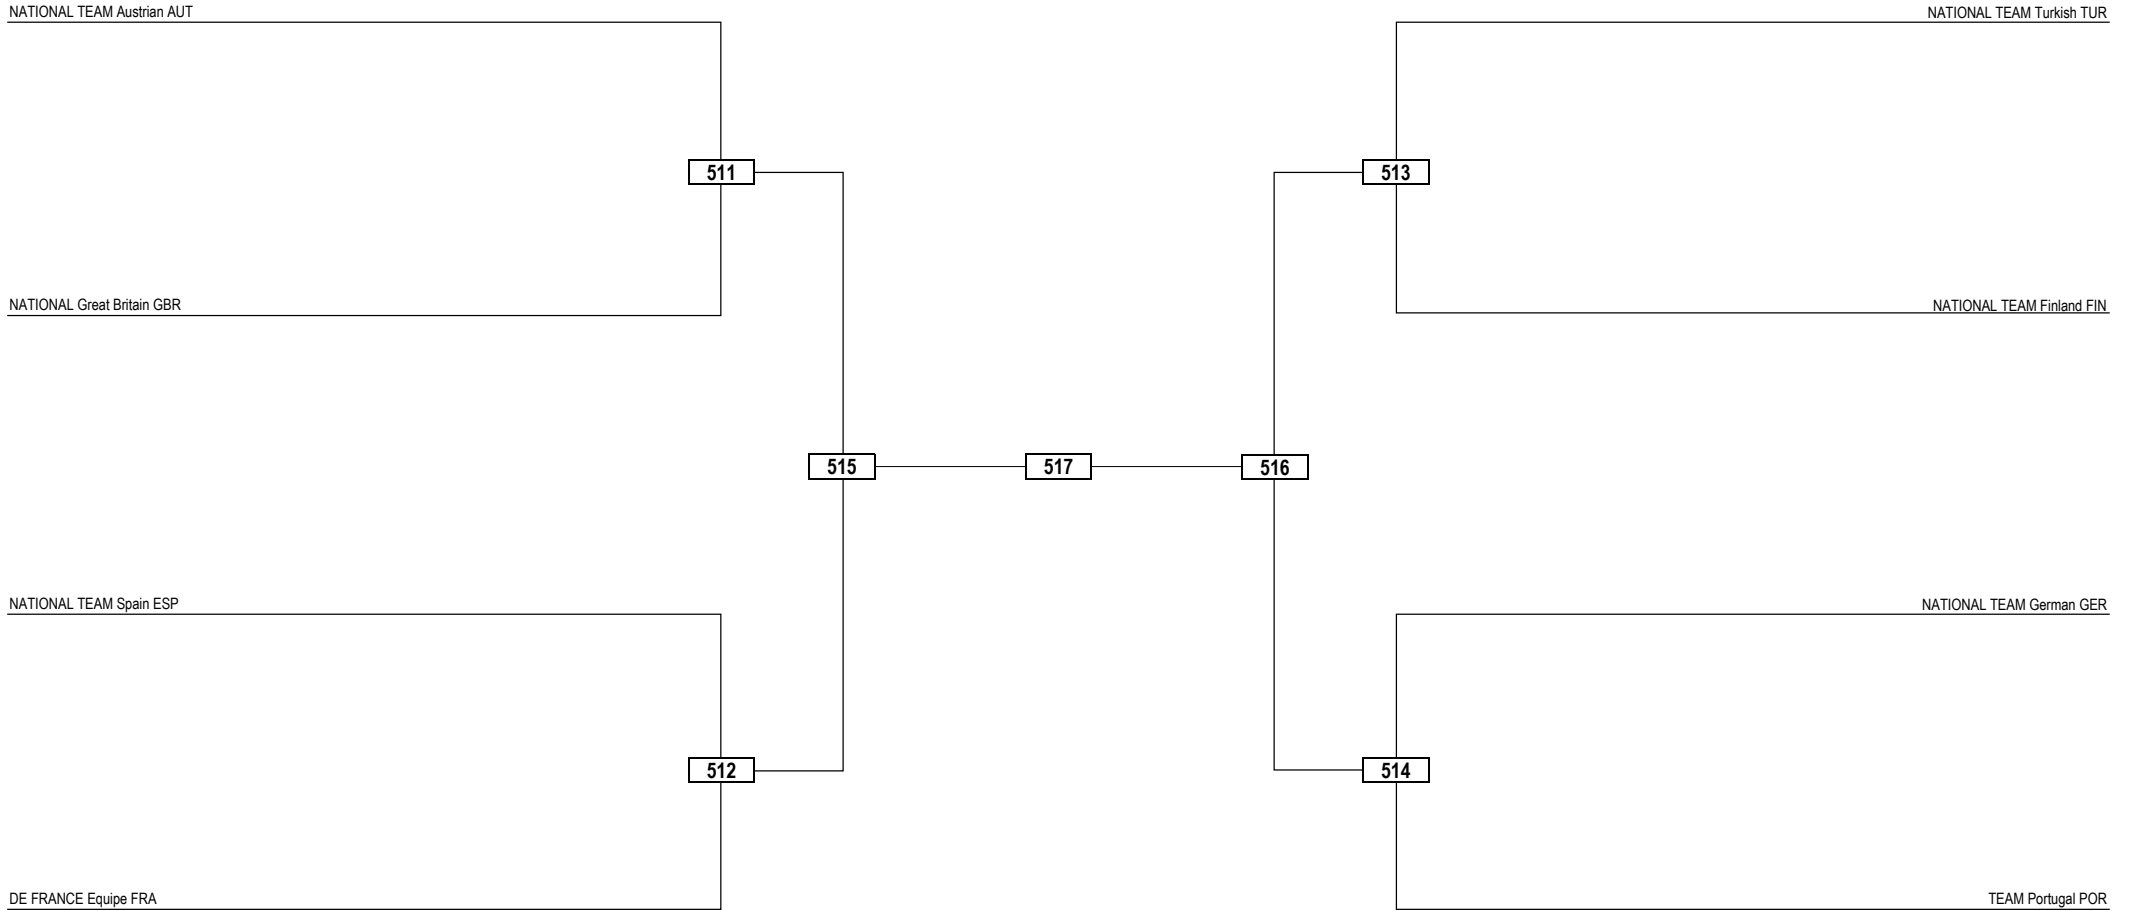

Quarterfinals Semifinals Final Semifinals Quarterfinals

LEGEND RSC: Win by Referee Stop the Contest WDR: Win by Withdrawal DQB: Win by Disqualification for unsportsmanlike behavior
 (x) Seed PTF: Win by Final Score DSQ: Win by Disqualification R: Round