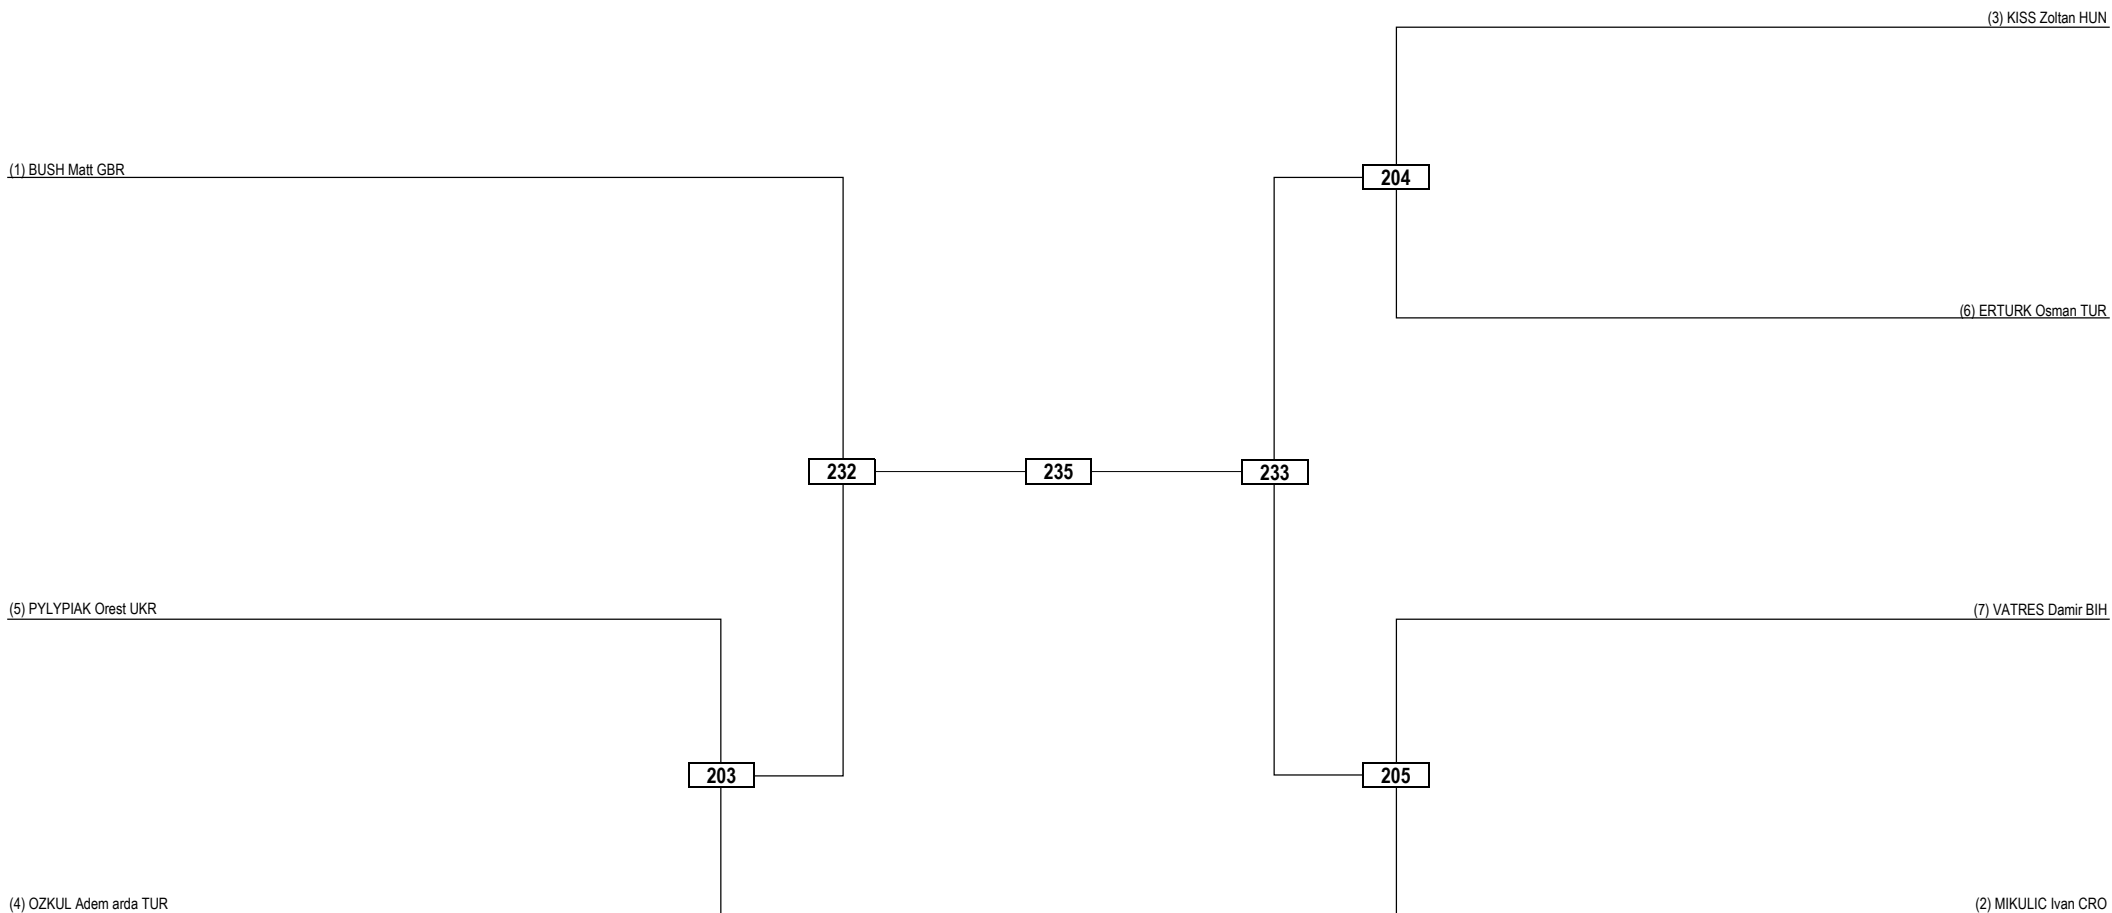

European Championships Seniors 2026

THU 14 MAY 2026

Seniors / K44 Men +80kg Contestants: 7

Quarterfinals   Semifinals   Final   Semifinals   Quarterfinals

LEGEND RSC: Win by Referee Stop the Contest   WDR: Win by Withdrawal   DQB: Win by Disqualification for unsportsmanlike behavior
(x) Seed   PTF: Win by Final Score   DSQ: Win by Disqualification   R: Round