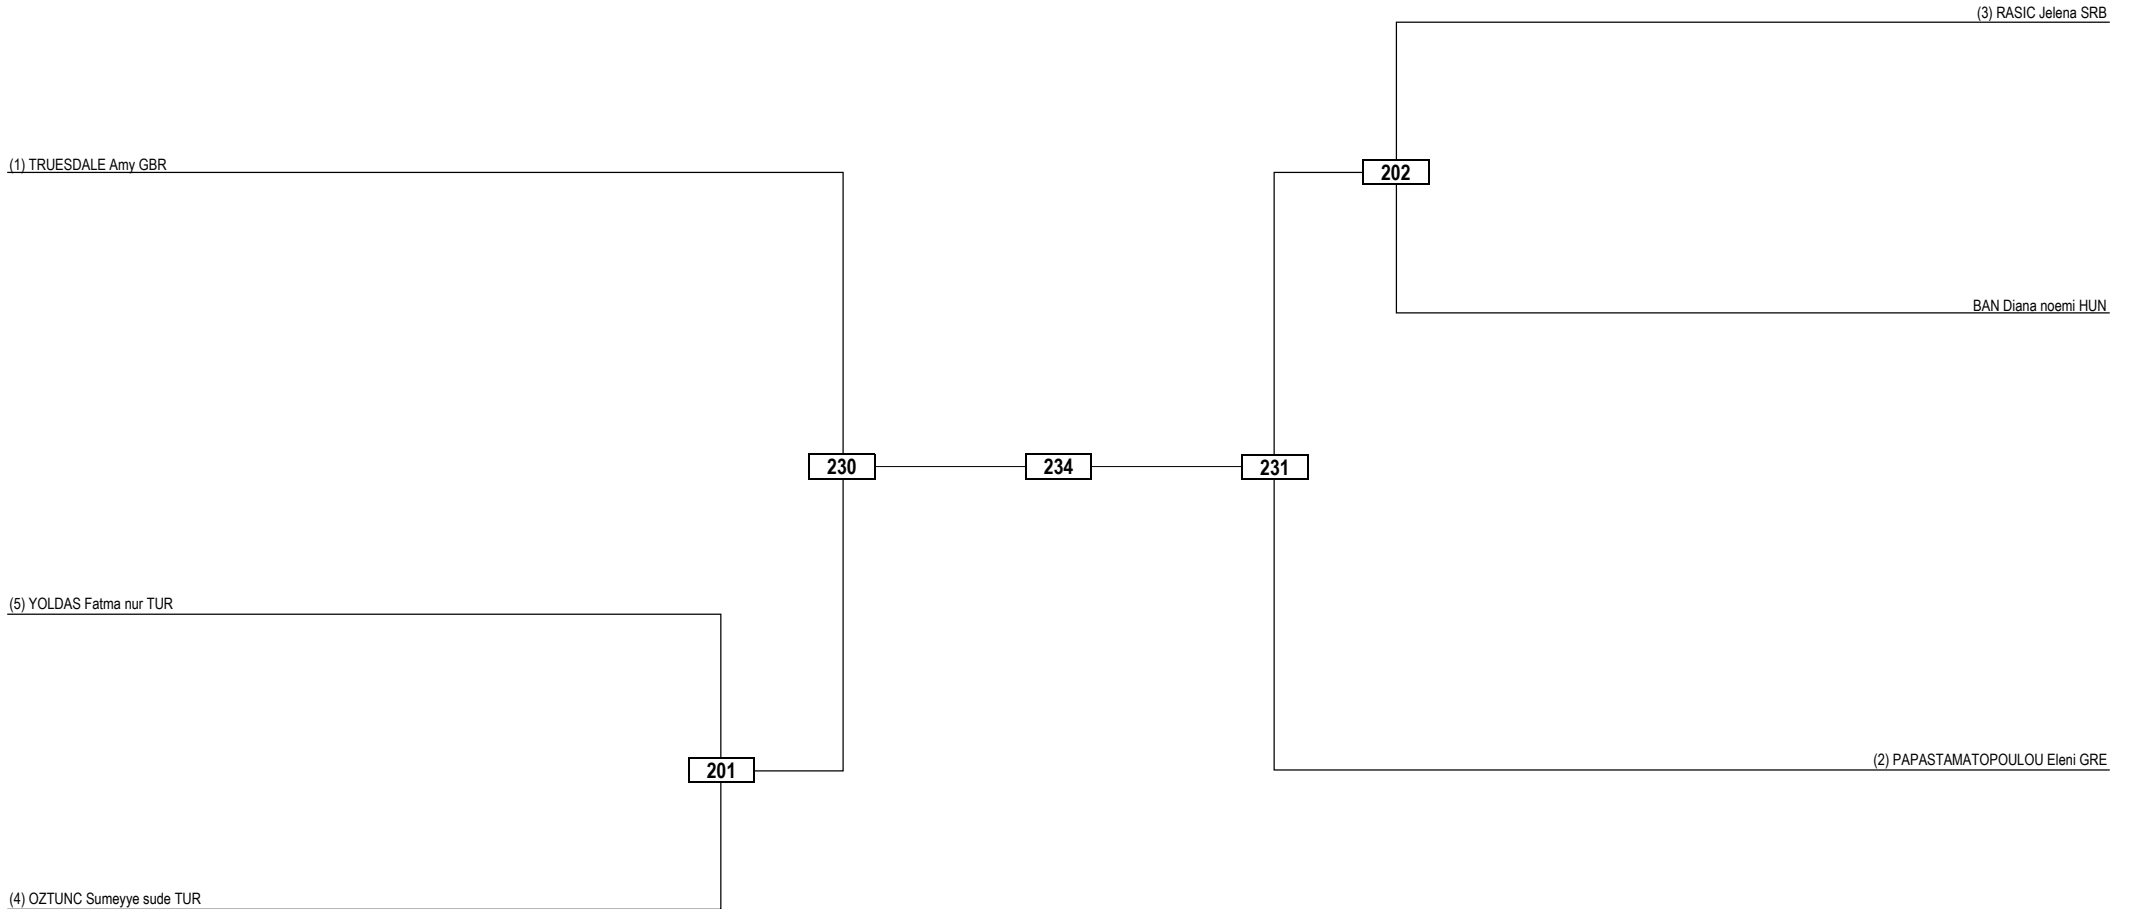

European Championships Seniors 2026

THU 14 MAY 2026

Seniors / K44 Women +65kg Contestants: 6

Quarterfinals   Semifinals   Final   Semifinals   Quarterfinals

LEGEND RSC: Win by Referee Stop the Contest   WDR: Win by Withdrawal   DQB: Win by Disqualification for unsportsmanlike behavior
(x) Seed   PTF: Win by Final Score   DSQ: Win by Disqualification   R: Round