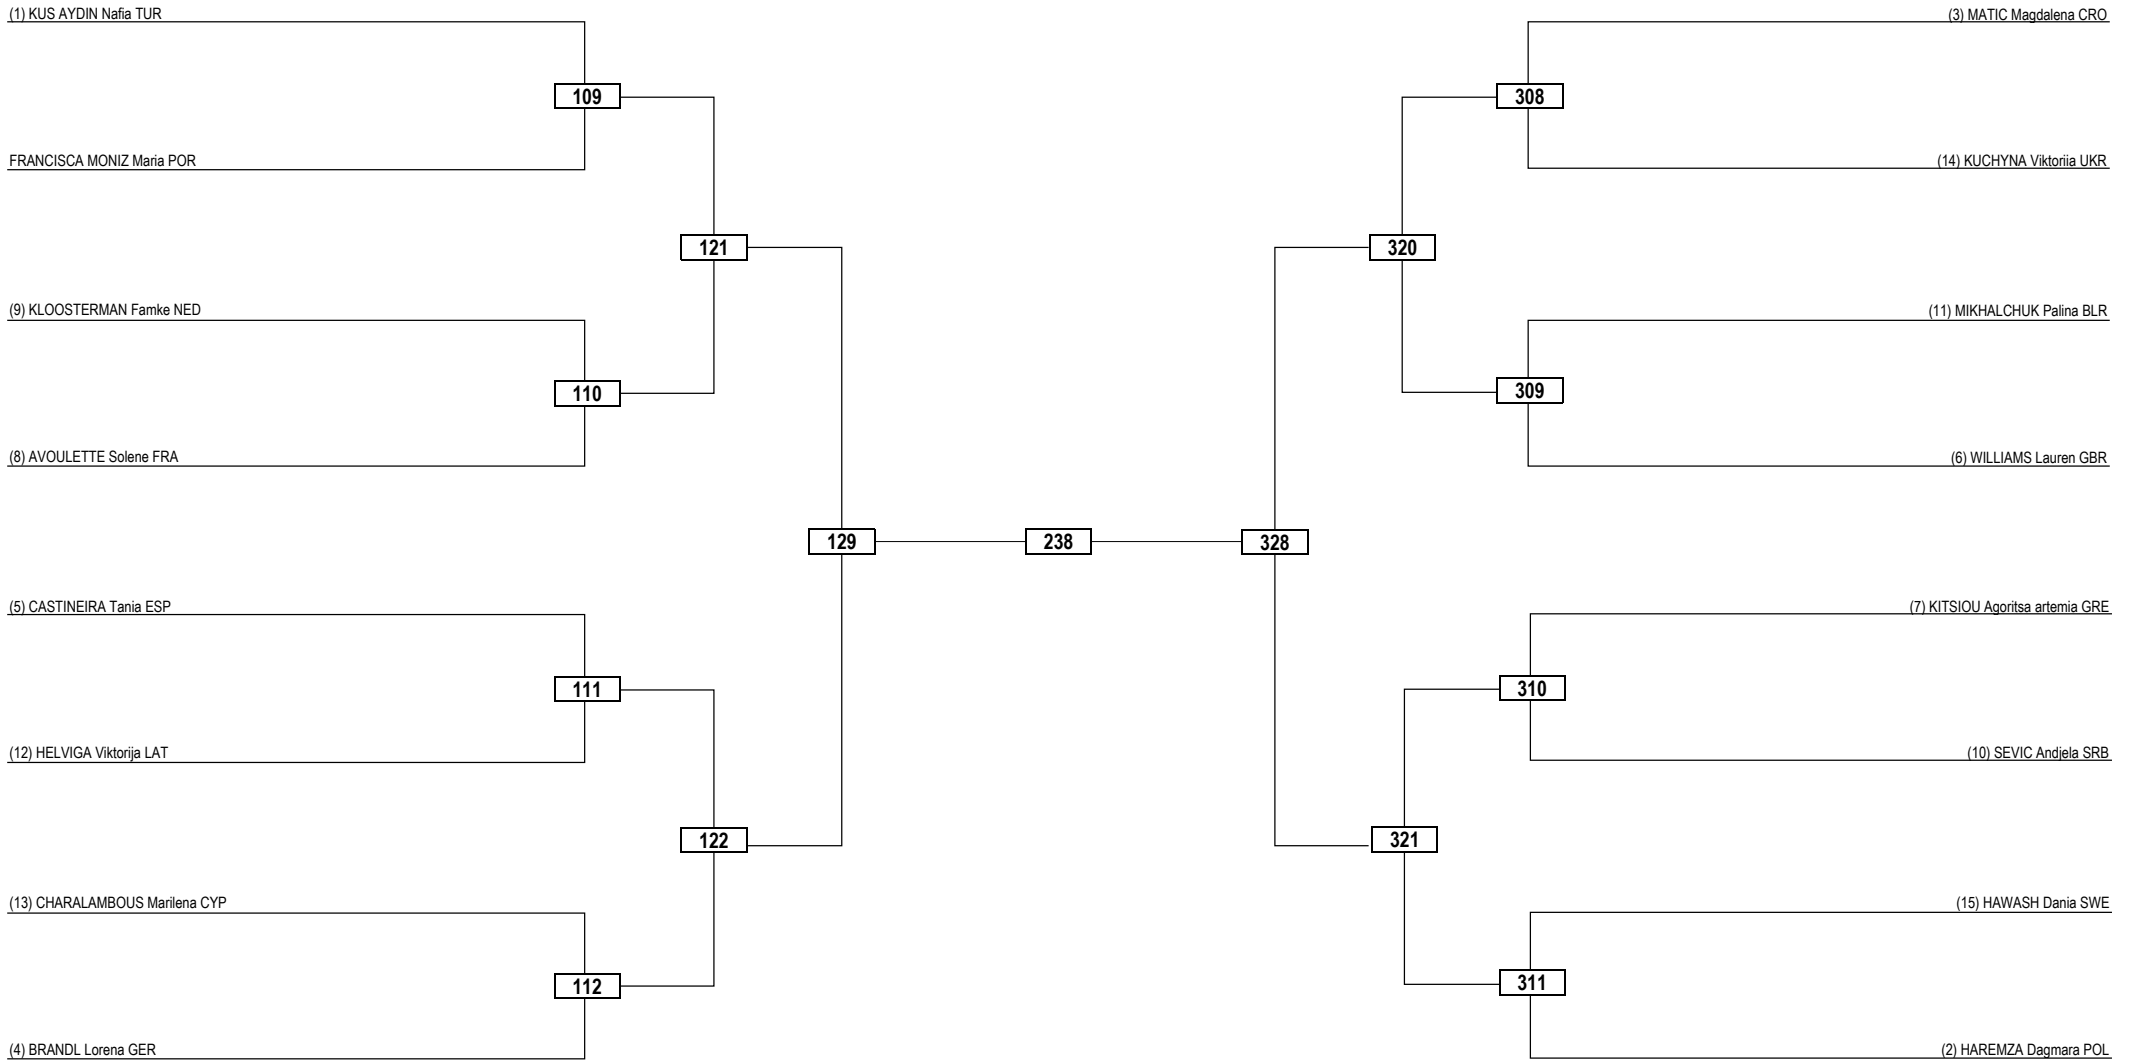

European Championships Seniors 2026

THU 14 MAY 2026

Seniors / Women +73kg Contestants: 16

Round of 16   Quarterfinals   Semifinals   Final   Semifinals   Quarterfinals   Round of 16

LEGEND RSC: Win by Referee Stop the Contest   WDR: Win by Withdrawal   DQB: Win by Disqualification for unsportsmanlike behavior
(x) Seed   PTF: Win by Final Score   DSQ: Win by Disqualification   R: Round