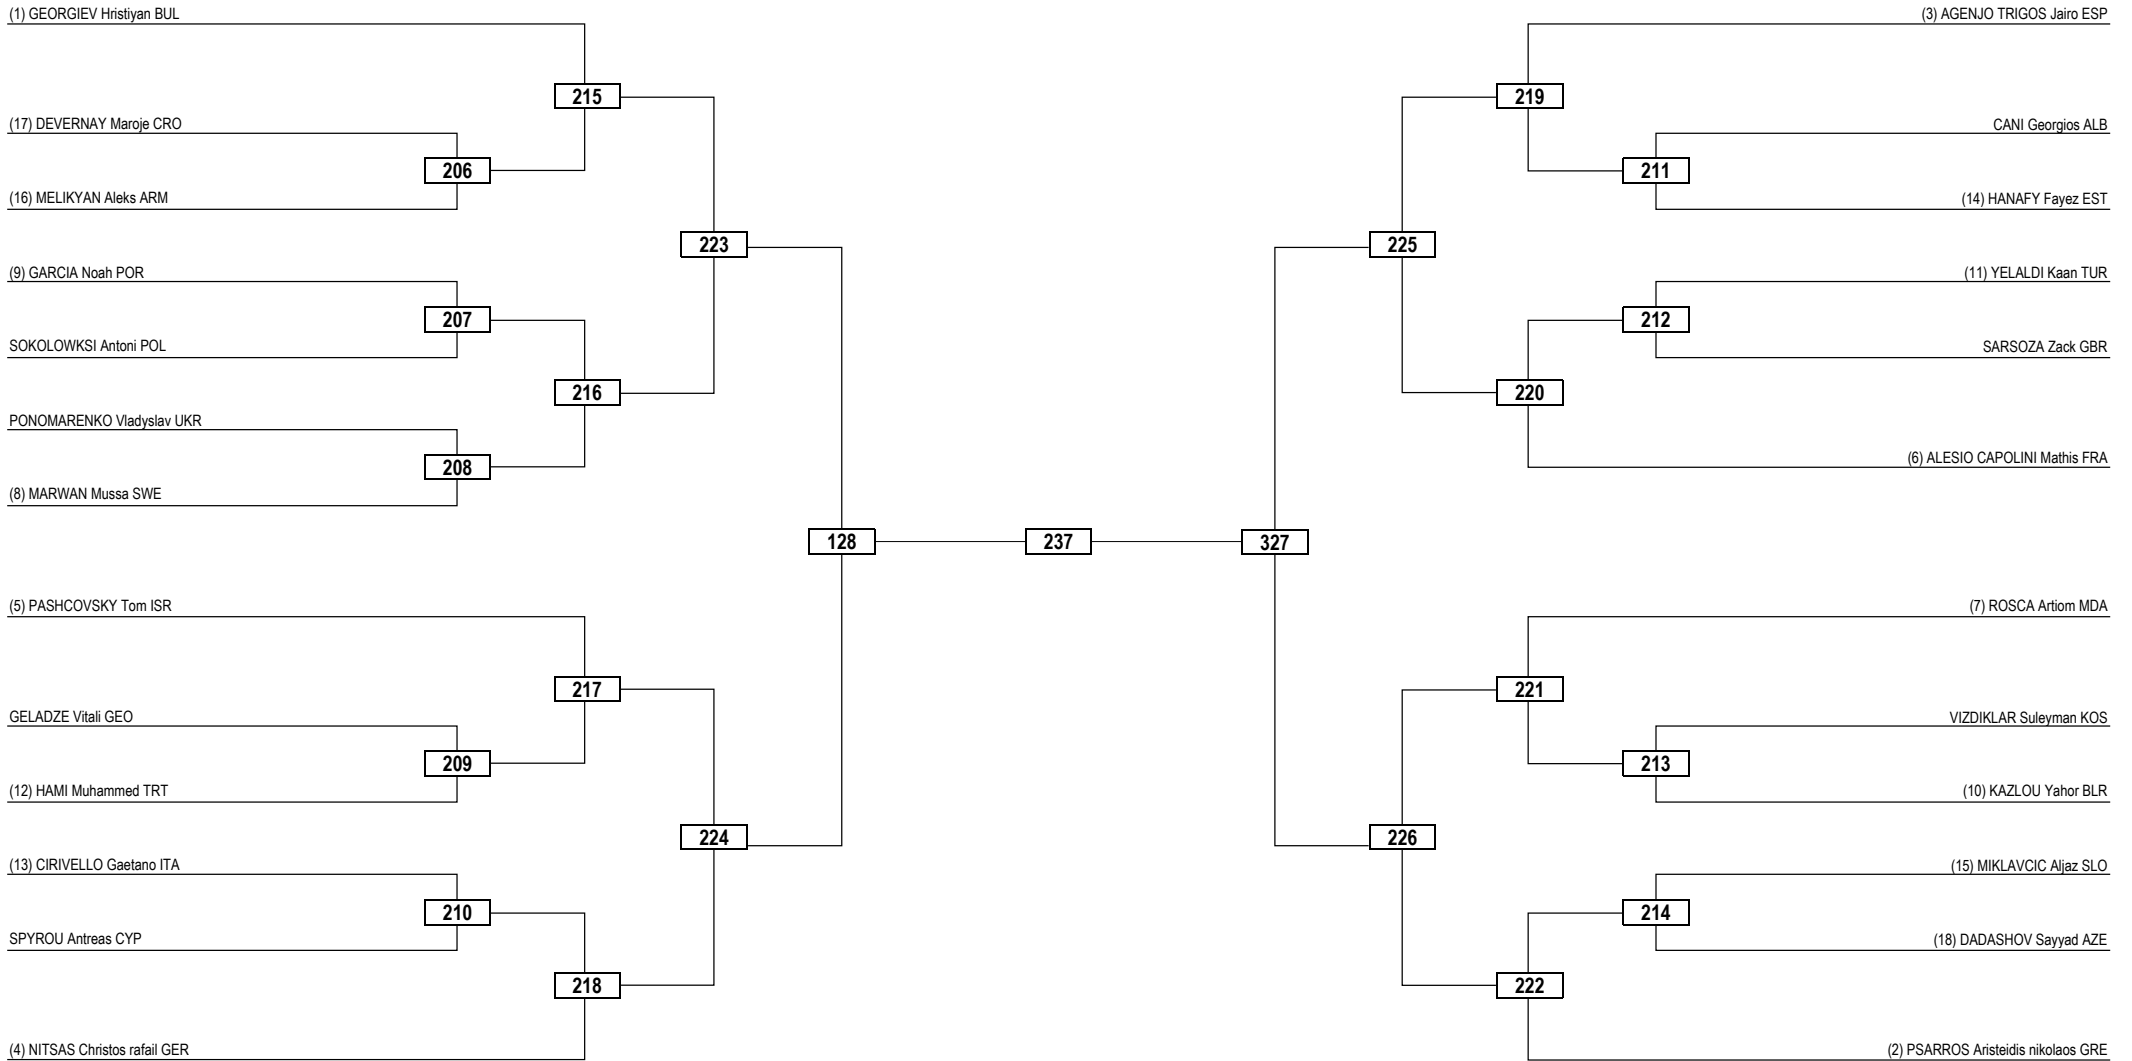

European Championships Seniors 2026

THU 14 MAY 2026

Seniors / Men -54kg Contestants: 25

Round of 32 Round of 16 Quarterfinals Semifinals Final Semifinals Quarterfinals Round of 16 Round of 32

LEGEND RSC: Win by Referee Stop the Contest WDR: Win by Withdrawal DQB: Win by Disqualification for unsportsmanlike behavior
(x) Seed PTF: Win by Final Score DSQ: Win by Disqualification R: Round

European Championships Seniors 2026

THU 14 MAY 2026

Seniors / Men -74kg Contestants: 28

Round of 32 Round of 16 Quarterfinals Semifinals Final Semifinals Quarterfinals Round of 16 Round of 32

LEGEND RSC: Win by Referee Stop the Contest WDR: Win by Withdrawal DQB: Win by Disqualification for unsportsmanlike behavior
(x) Seed PTF: Win by Final Score DSQ: Win by Disqualification R: Round

European Championships Seniors 2026

THU 14 MAY 2026

Seniors / K44 Men +80kg Contestants: 7

Quarterfinals Semifinals Final Semifinals Quarterfinals

LEGEND RSC: Win by Referee Stop the Contest WDR: Win by Withdrawal DQB: Win by Disqualification for unsportsmanlike behavior
 (x) Seed PTF: Win by Final Score DSQ: Win by Disqualification R: Round

European Championships Seniors 2026

THU 14 MAY 2026

Seniors / K44 Women +65kg Contestants: 6

Quarterfinals Semifinals Final Semifinals Quarterfinals

LEGEND RSC: Win by Referee Stop the Contest WDR: Win by Withdrawal DQB: Win by Disqualification for unsportsmanlike behavior
 (x) Seed PTF: Win by Final Score DSQ: Win by Disqualification R: Round