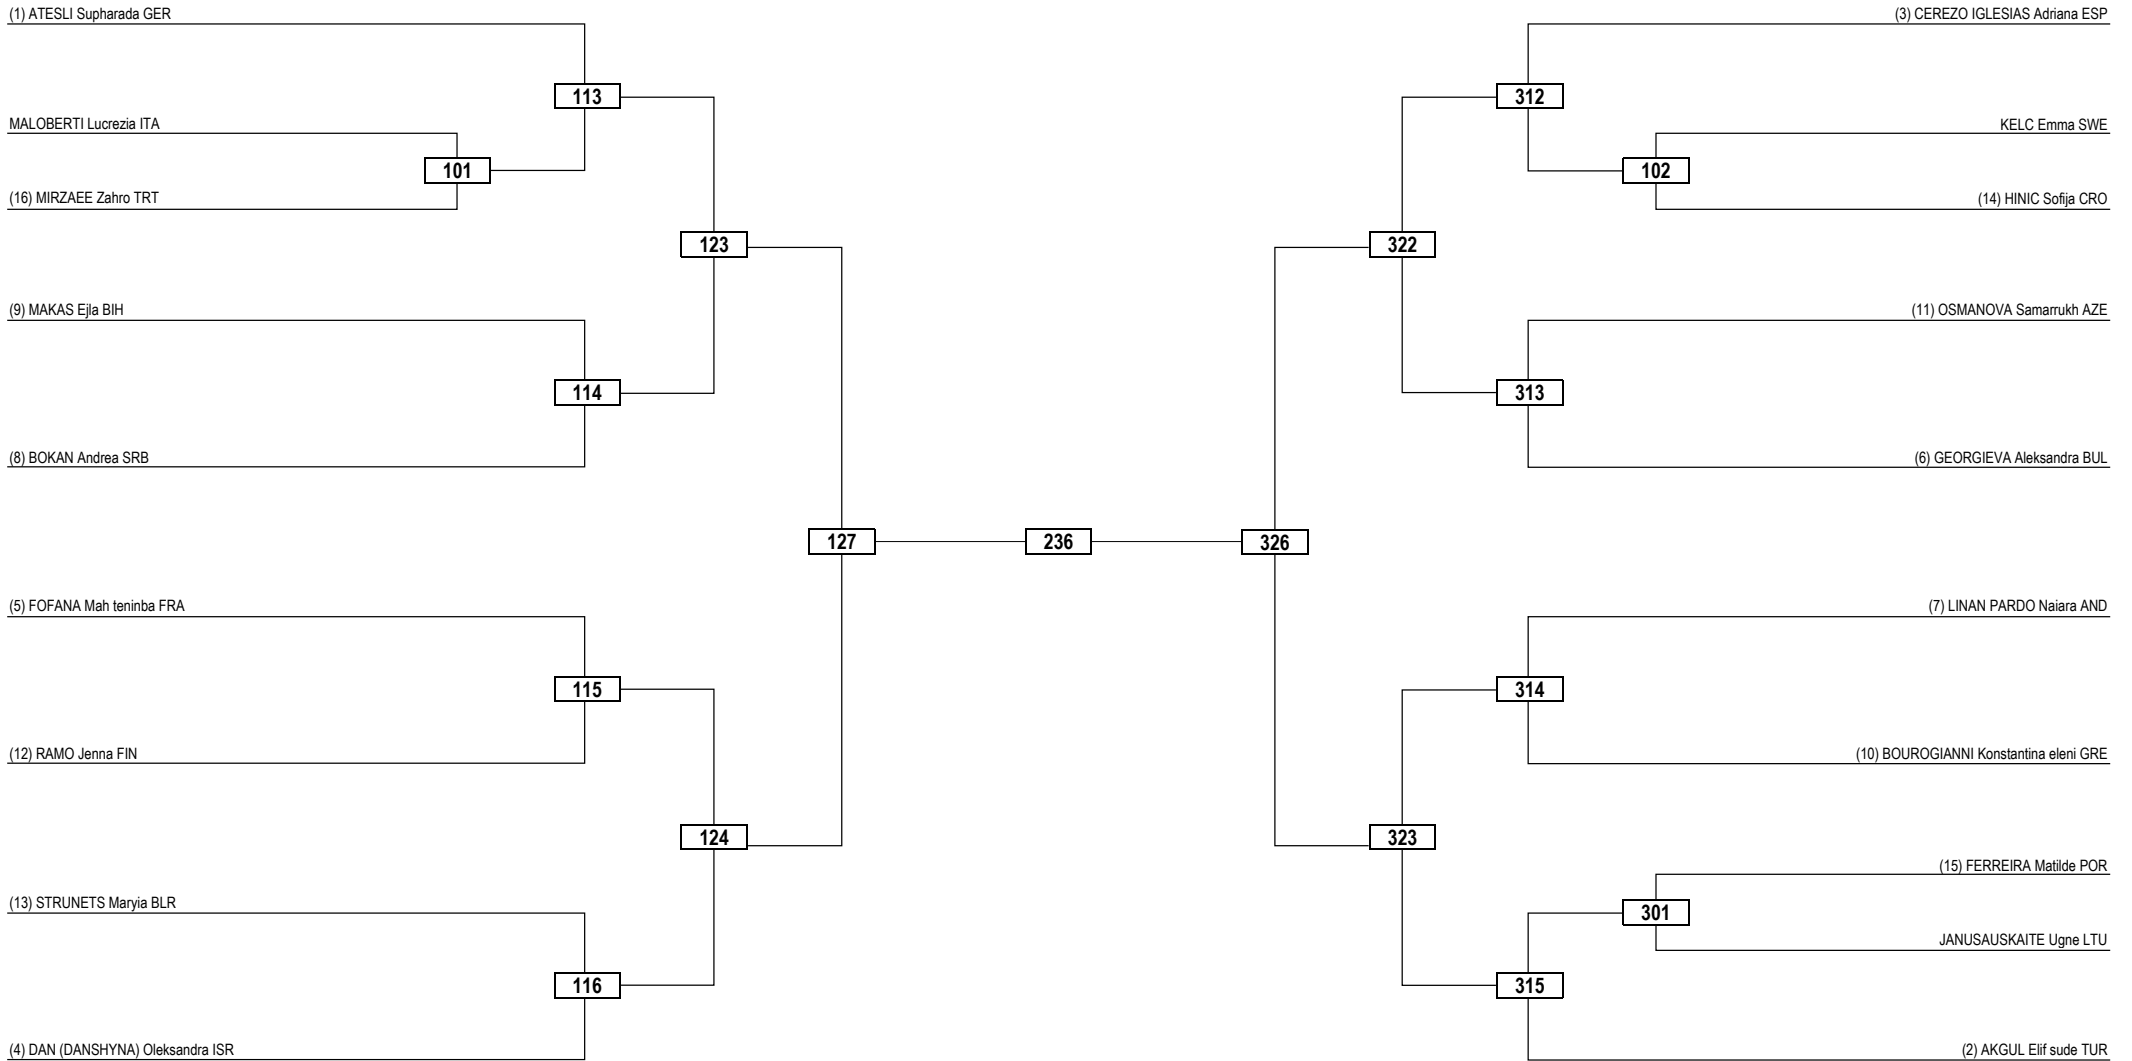

European Championships Seniors 2026

THU 14 MAY 2026

Seniors / Men -74kg Contestants: 28

Round of 32 Round of 16 Quarterfinals Semifinals Final Semifinals Quarterfinals Round of 16 Round of 32

LEGEND RSC: Win by Referee Stop the Contest WDR: Win by Withdrawal DQB: Win by Disqualification for unsportsmanlike behavior
(x) Seed PTF: Win by Final Score DSQ: Win by Disqualification R: Round

European Championships Seniors 2026

THU 14 MAY 2026

Seniors / Women -49kg Contestants: 19

Round of 32 Round of 16 Quarterfinals Semifinals Final Semifinals Quarterfinals Round of 16 Round of 32

LEGEND RSC: Win by Referee Stop the Contest WDR: Win by Withdrawal DQB: Win by Disqualification for unsportsmanlike behavior
(x) Seed PTF: Win by Final Score DSQ: Win by Disqualification R: Round

European Championships Seniors 2026

THU 14 MAY 2026

Seniors / K44 Women +65kg Contestants: 6

Quarterfinals Semifinals Final Semifinals Quarterfinals

LEGEND RSC: Win by Referee Stop the Contest WDR: Win by Withdrawal DQB: Win by Disqualification for unsportsmanlike behavior
 (x) Seed PTF: Win by Final Score DSQ: Win by Disqualification R: Round