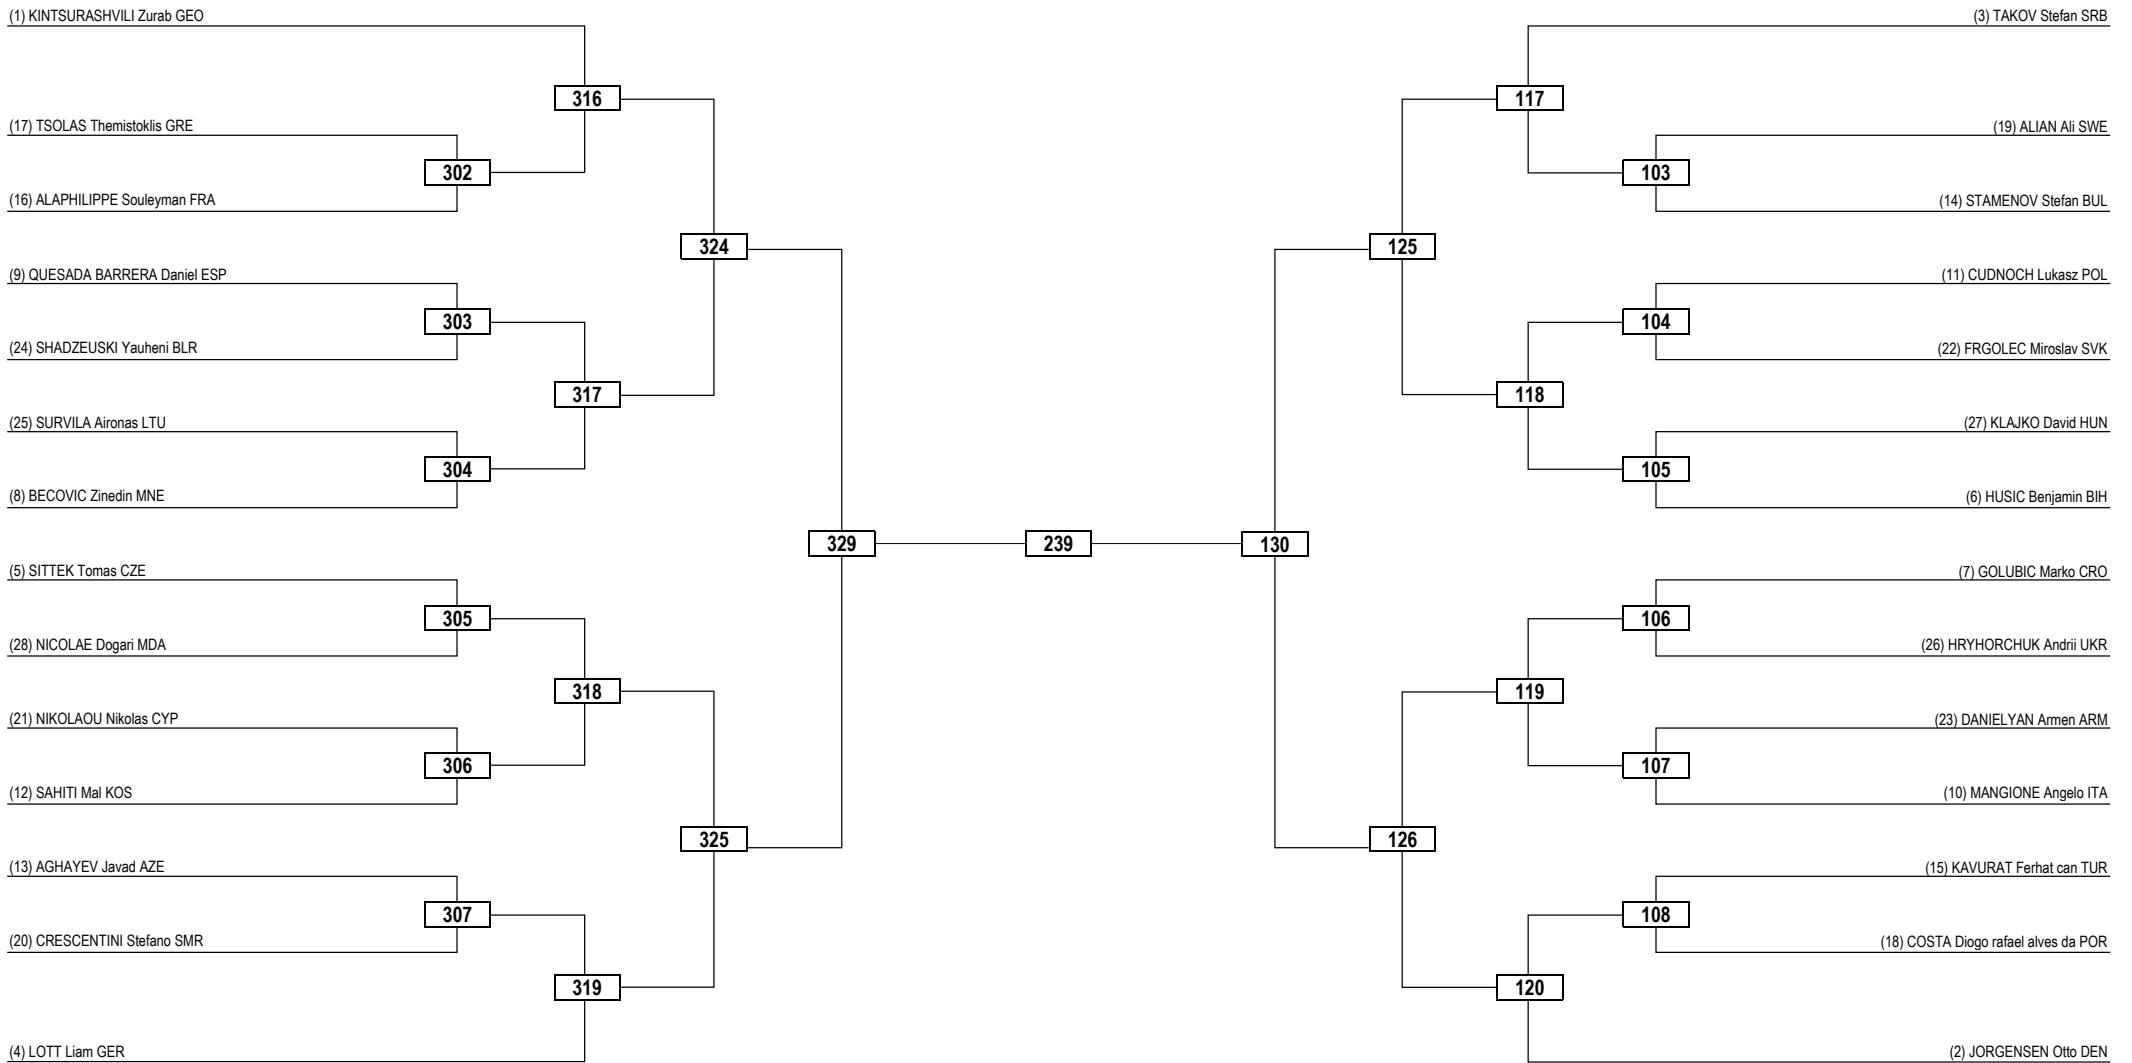

European Championships Seniors 2026

THU 14 MAY 2026

Seniors / Men -54kg Contestants: 25

Round of 32 Round of 16 Quarterfinals Semifinals Final Semifinals Quarterfinals Round of 16 Round of 32

LEGEND RSC: Win by Referee Stop the Contest WDR: Win by Withdrawal DQB: Win by Disqualification for unsportsmanlike behavior
(x) Seed PTF: Win by Final Score DSQ: Win by Disqualification R: Round

European Championships Seniors 2026

THU 14 MAY 2026

Seniors / Men -74kg Contestants: 28

Round of 32 Round of 16 Quarterfinals Semifinals Final Semifinals Quarterfinals Round of 16 Round of 32

LEGEND RSC: Win by Referee Stop the Contest WDR: Win by Withdrawal DQB: Win by Disqualification for unsportsmanlike behavior
(x) Seed PTF: Win by Final Score DSQ: Win by Disqualification R: Round

European Championships Seniors 2026

THU 14 MAY 2026

Seniors / K44 Men +80kg Contestants: 7

Quarterfinals Semifinals Final Semifinals Quarterfinals

LEGEND RSC: Win by Referee Stop the Contest WDR: Win by Withdrawal DQB: Win by Disqualification for unsportsmanlike behavior
 (x) Seed PTF: Win by Final Score DSQ: Win by Disqualification R: Round

European Championships Seniors 2026

THU 14 MAY 2026

Seniors / K44 Women +65kg Contestants: 6

Quarterfinals Semifinals Final Semifinals Quarterfinals

LEGEND RSC: Win by Referee Stop the Contest WDR: Win by Withdrawal DQB: Win by Disqualification for unsportsmanlike behavior
 (x) Seed PTF: Win by Final Score DSQ: Win by Disqualification R: Round