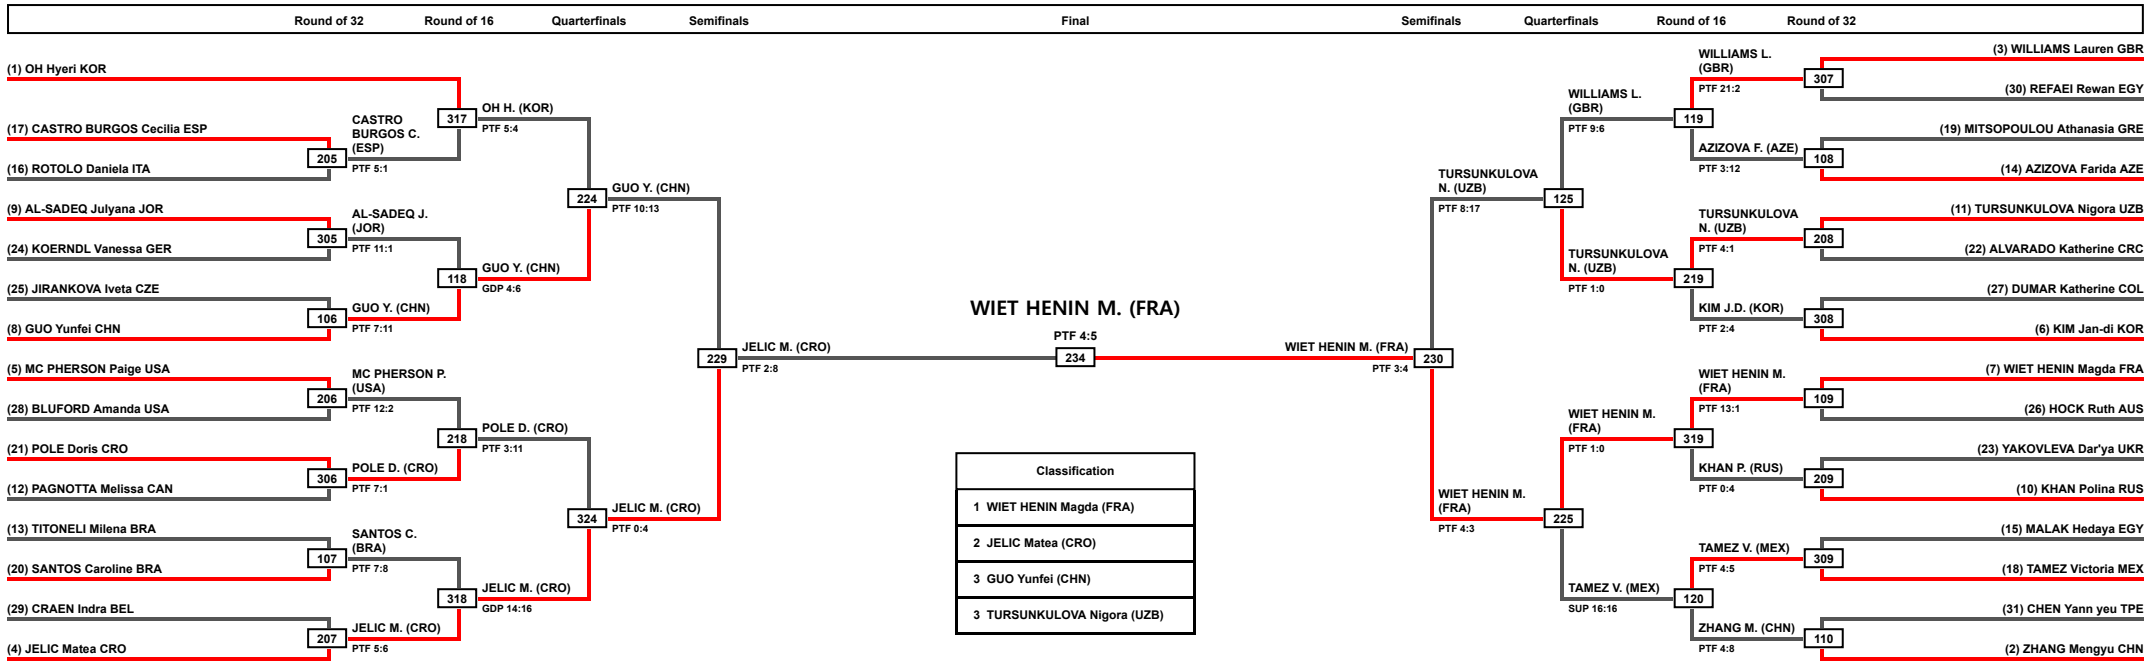

LEGEND	RSC: Win by Referee Stop the contest	PTG: Win by Point Gap	SUP: Win by Superiority	DSQ: Win by Disqualification	DQB: Win by Disqualification for unsportsmanlike behavior	DWR: Double Withdrawal	R: Round
(x): Seed	PTF: Win by final score	GDP: Win by Golden Points	WDR: Win by Withdrawal	PUN: Win by Punitive Declaration	DOB: Double Disqualification for unsportsmanlike behavior	DDQ: Double Disqualification	