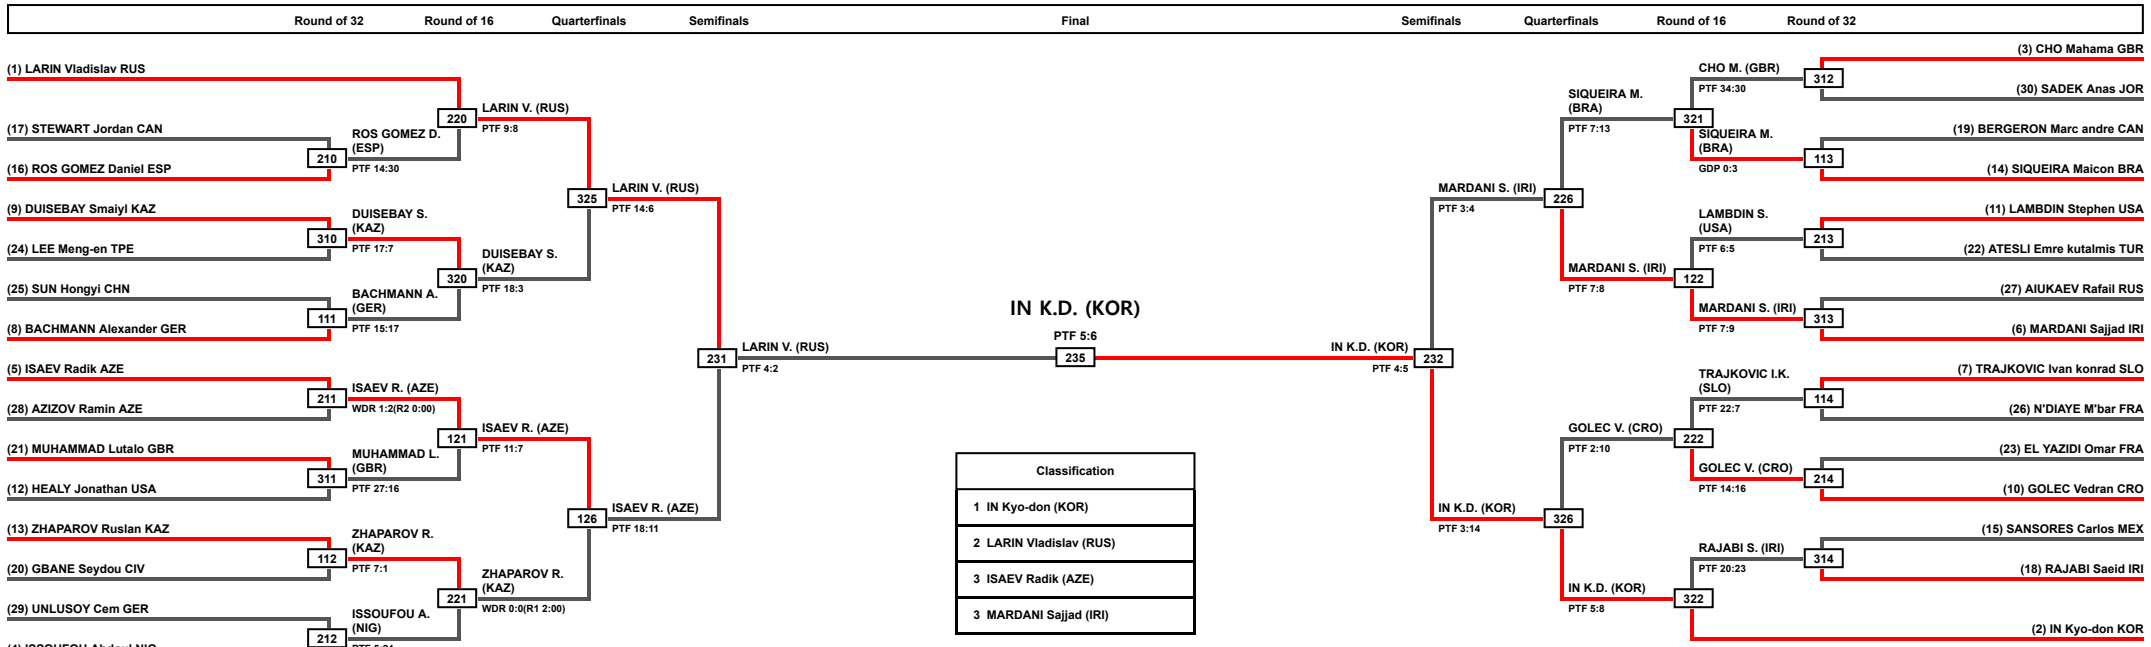

LEGEND	RSC: Win by Referee Stop the contest	PTG: Win by Point Gap	SUP: Win by Superiority	DSQ: Win by Disqualification	DQB: Win by Disqualification for unsportsmanlike behavior	DWR: Double Withdrawal	R: Round
(x): Seed	PTF: Win by final score	GDP: Win by Golden Points	WDR: Win by Withdrawal	PUN: Win by Punitive Declaration	DOB: Double Disqualification for unsportsmanlike behavior	DDQ: Double Disqualification	