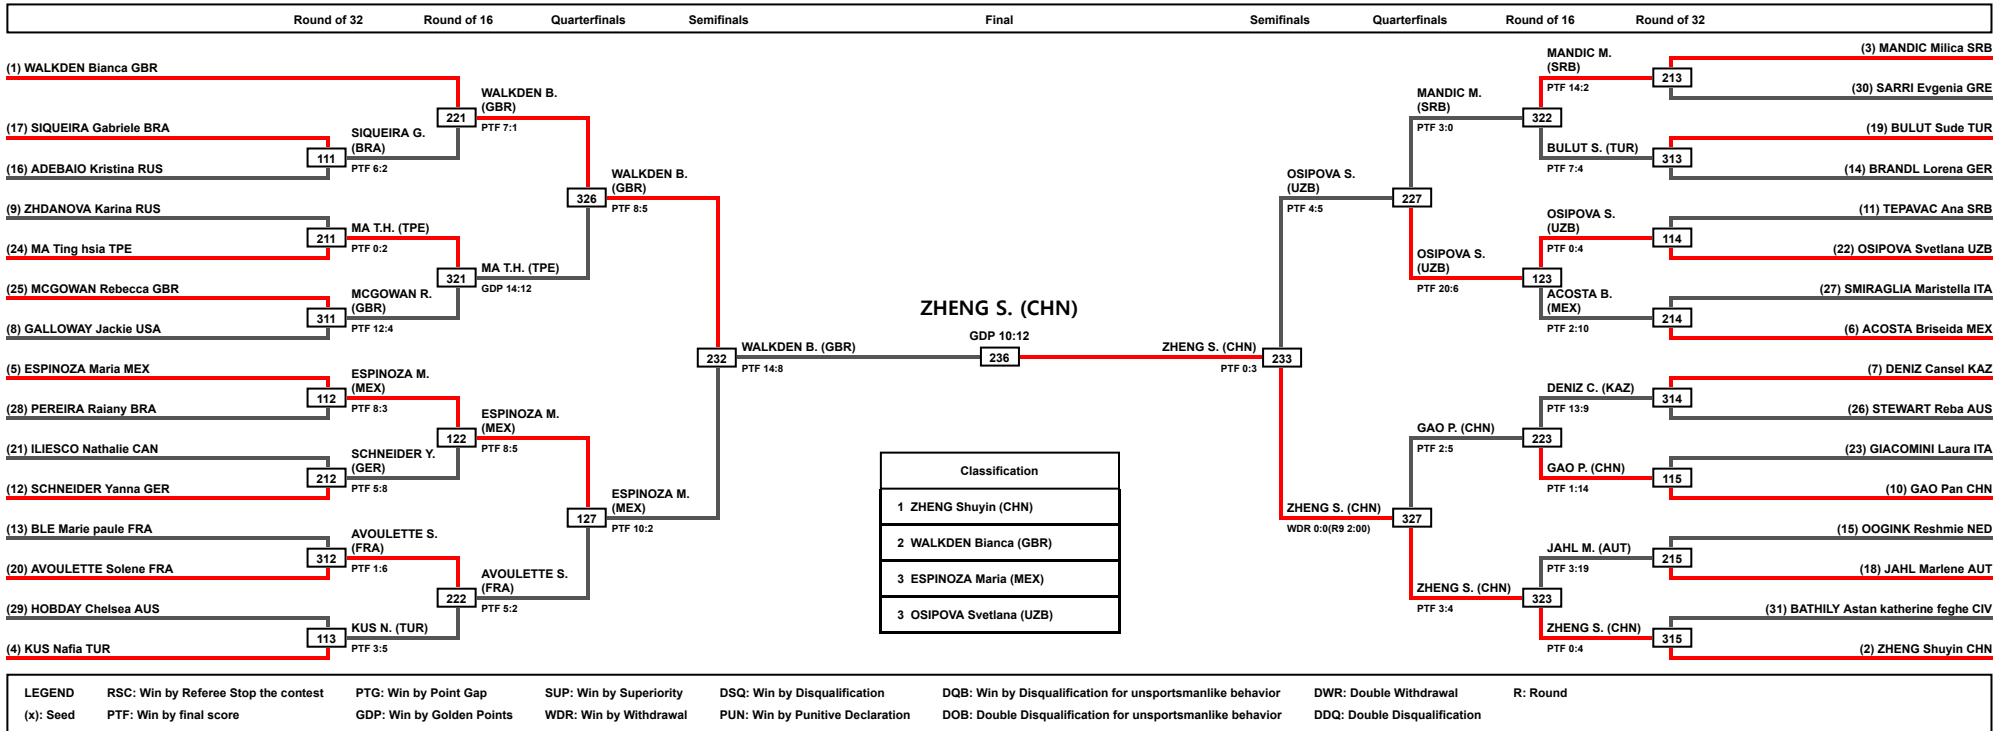

LEGEND	RSC: Win by Referee Stop the contest	PTG: Win by Point Gap	SUP: Win by Superiority	DSQ: Win by Disqualification	DQB: Win by Disqualification for unsportsmanlike behavior	DWR: Double Withdrawal	R: Round
(x): Seed	PTF: Win by final score	GDP: Win by Golden Points	WDR: Win by Withdrawal	PUN: Win by Punitive Declaration	DOB: Double Disqualification for unsportsmanlike behavior	DDQ: Double Disqualification	