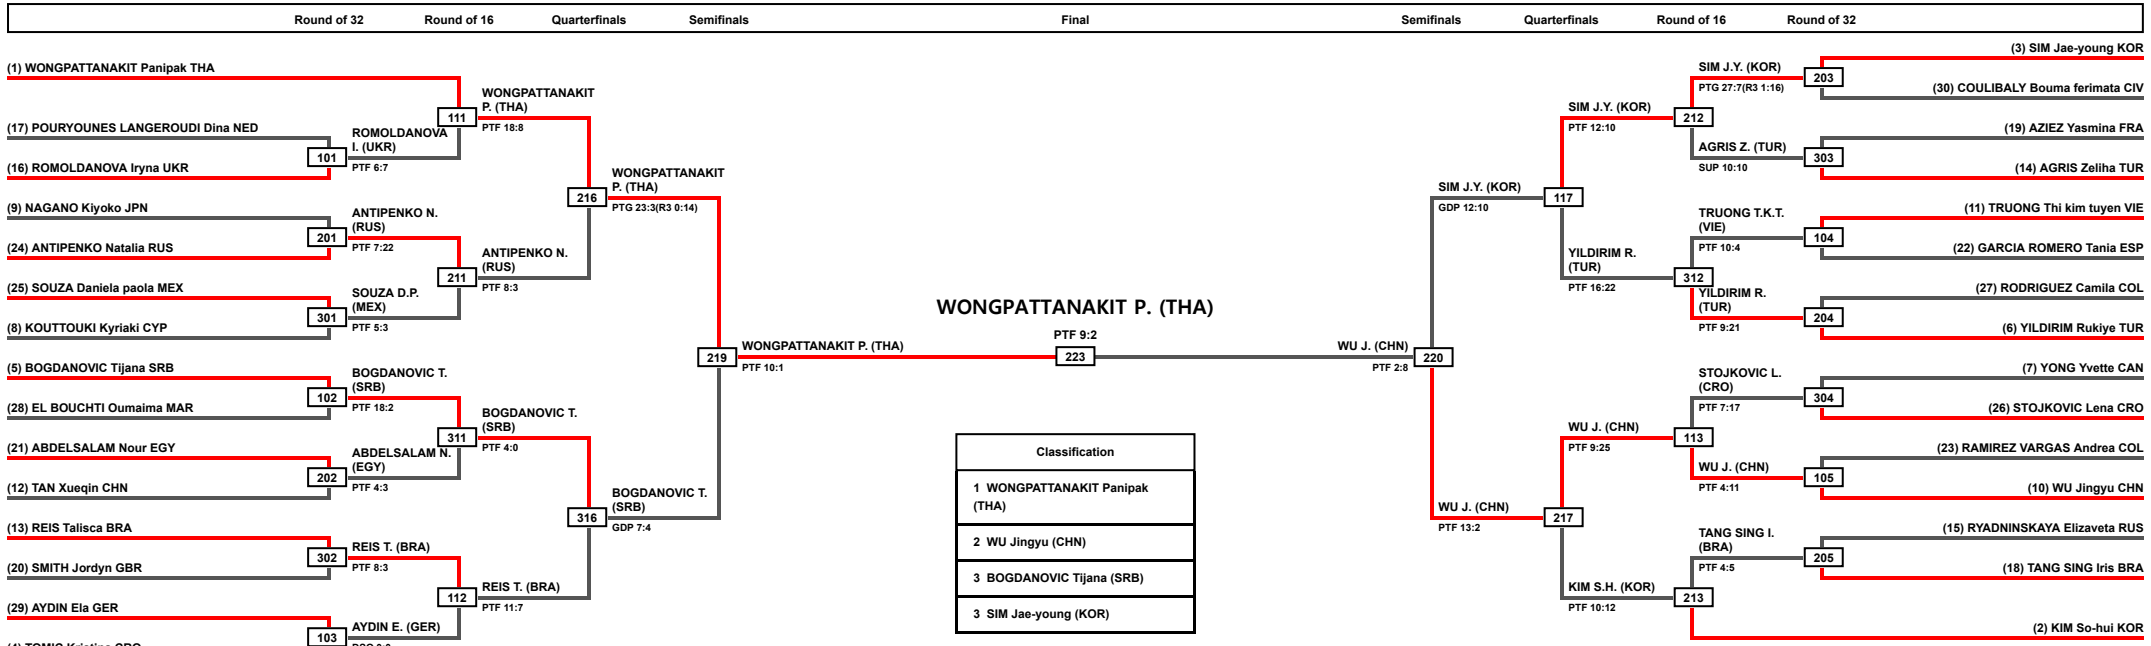

LEGEND	RSC: Win by Referee Stop the contest	PTG: Win by Point Gap	SUP: Win by Superiority	DSQ: Win by Disqualification	DQB: Win by Disqualification for unsportsmanlike behavior	DWR: Double Withdrawal	R: Round
	(x): Seed	PTF: Win by final score	GDP: Win by Golden Points	WDR: Win by Withdrawal	PUN: Win by Punitive Declaration	DOB: Double Disqualification for unsportsmanlike behavior	DDQ: Double Disqualification