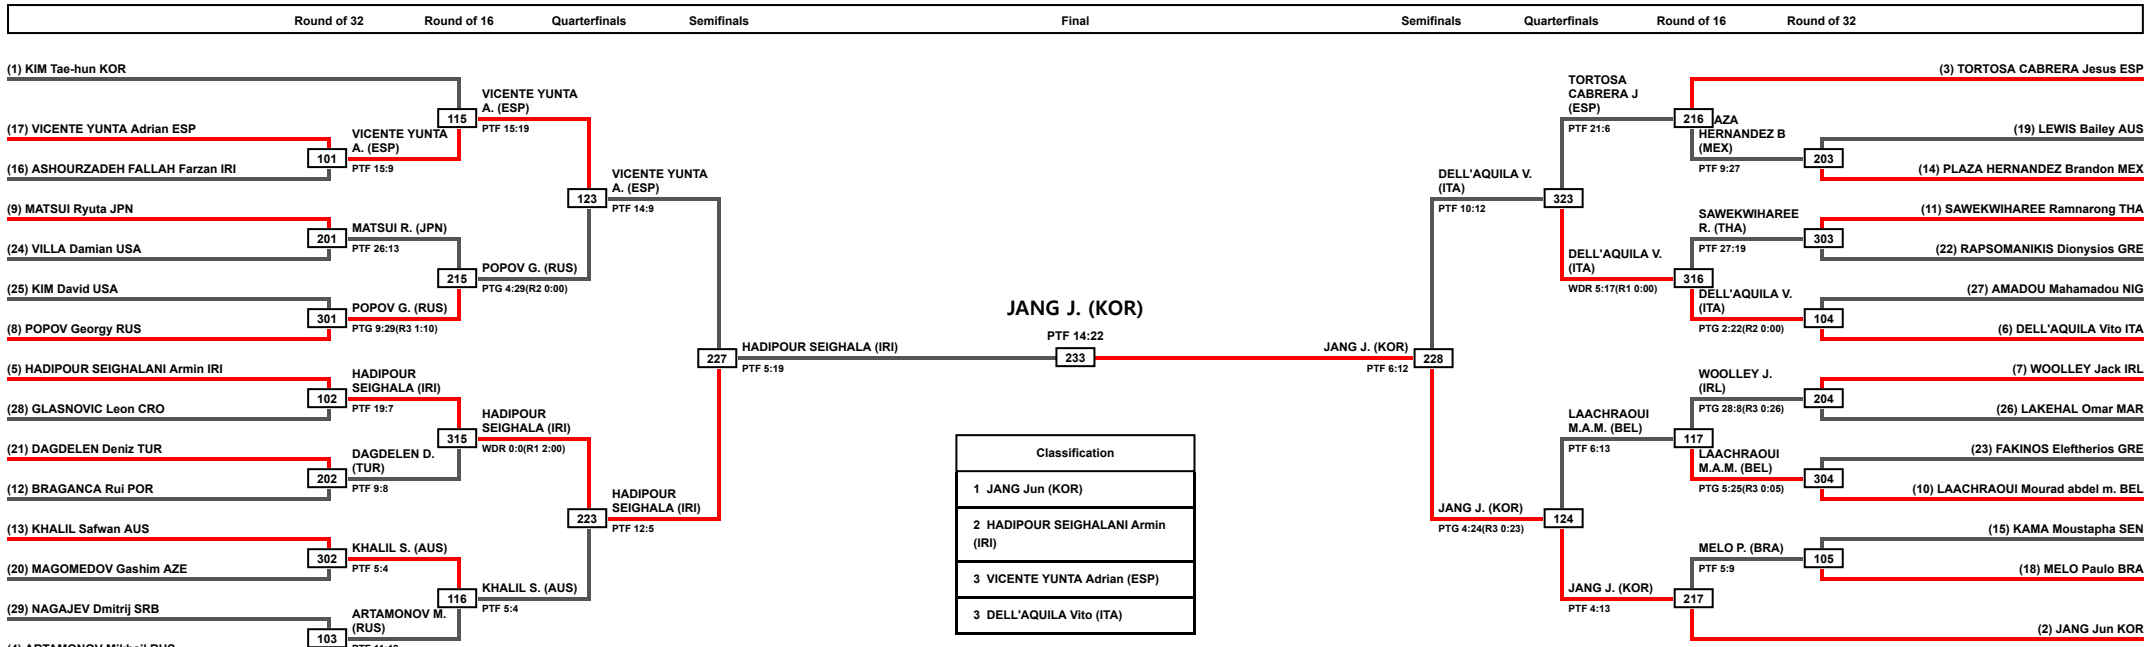

LEGEND	RSC: Win by Referee Stop the contest	PTG: Win by Point Gap	SUP: Win by Superiority	DSQ: Win by Disqualification	DQB: Win by Disqualification for unsportsmanlike behavior	DWR: Double Withdrawal	R: Round
(x): Seed	PTF: Win by final score	GDP: Win by Golden Points	WDR: Win by Withdrawal	PUN: Win by Punitive Declaration	DOB: Double Disqualification for unsportsmanlike behavior	DDQ: Double Disqualification	