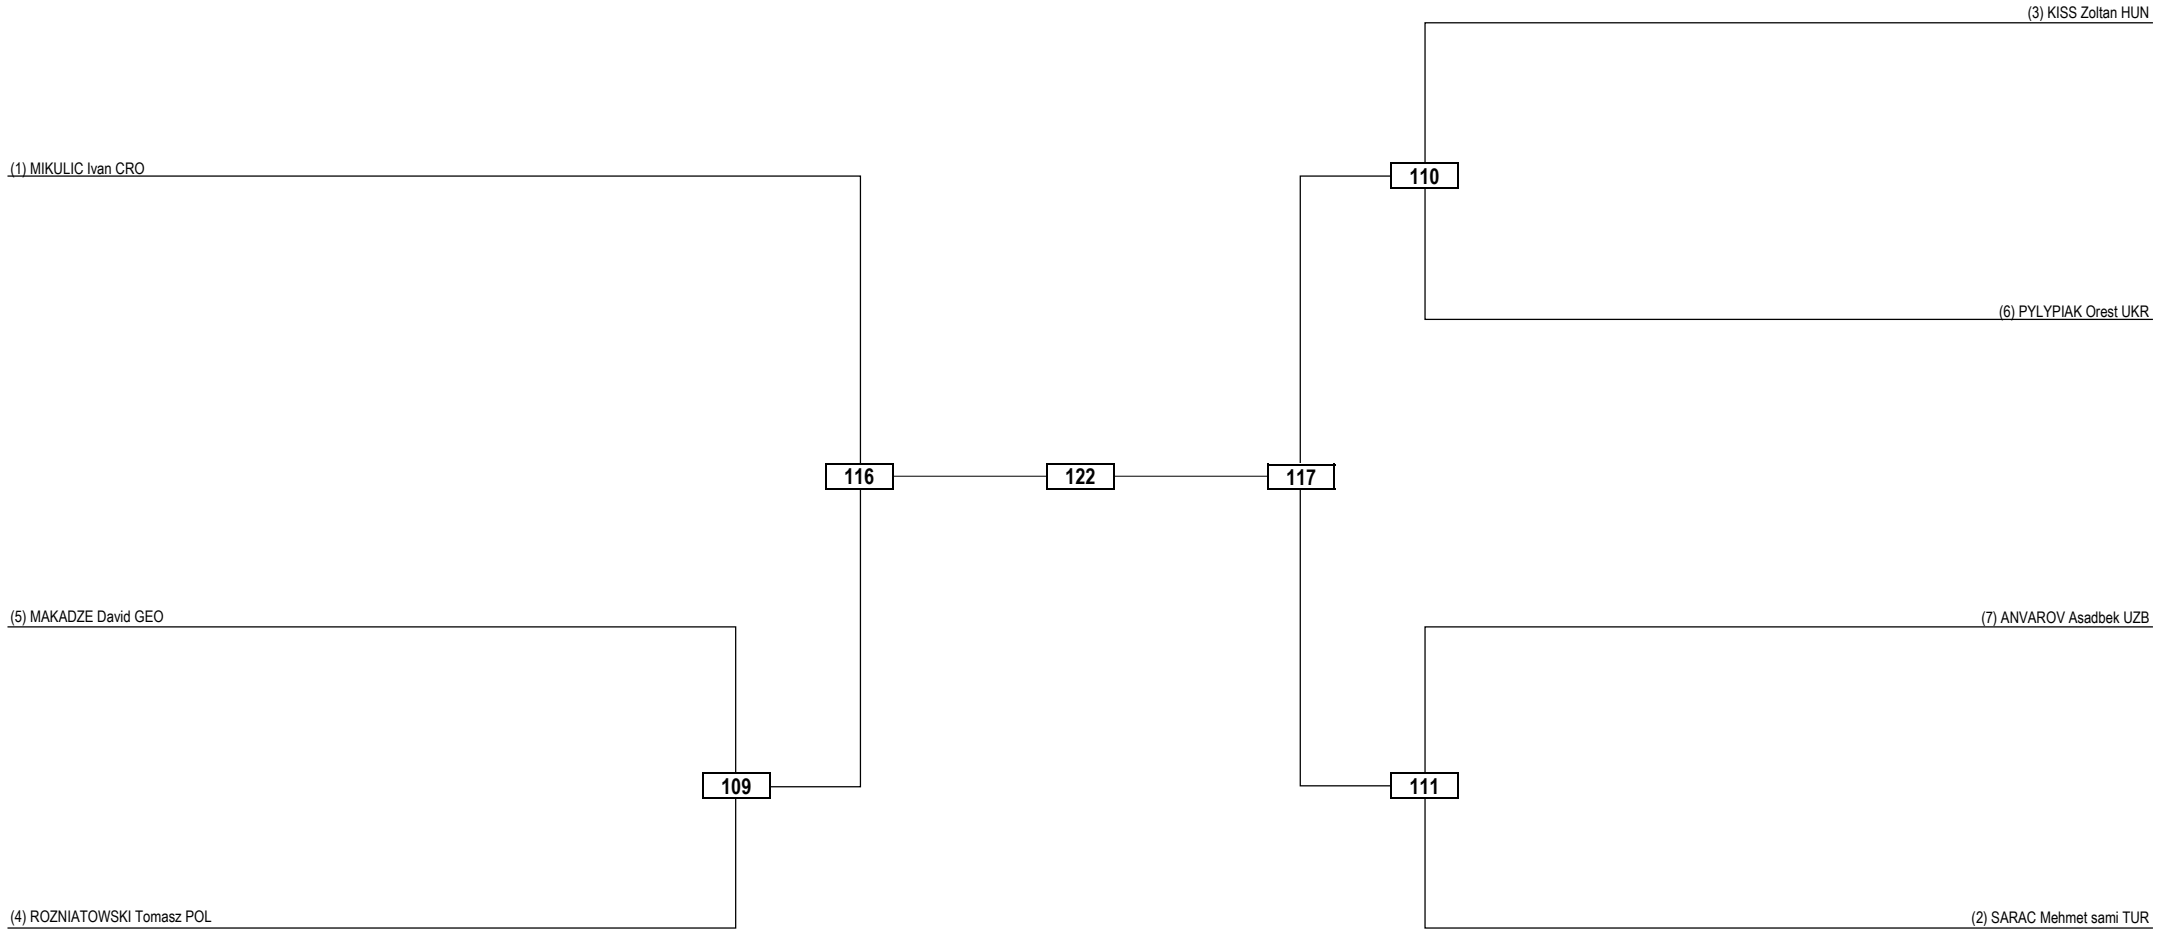

Quarterfinals   Semifinals   Final   Semifinals   Quarterfinals

LEGEND	RSC: Win by Referee Stop Contest	PTG: Win by Point Gap	SUP: Win by Superiority	DSQ: Win by Disqualification	DQB: Win by Disqualification for unsportsmanlike behavior	DWR: Double Withdrawal	R: Round
(x) Seed	PTF: Win by Final Score	GDP: Win by Golden Points	WDR: Win by Withdrawal	PUN: Win by Punitive Declaration	DDB: Double Disqualification for unsportsmanlike behavior	DDQ: Double Disqualification