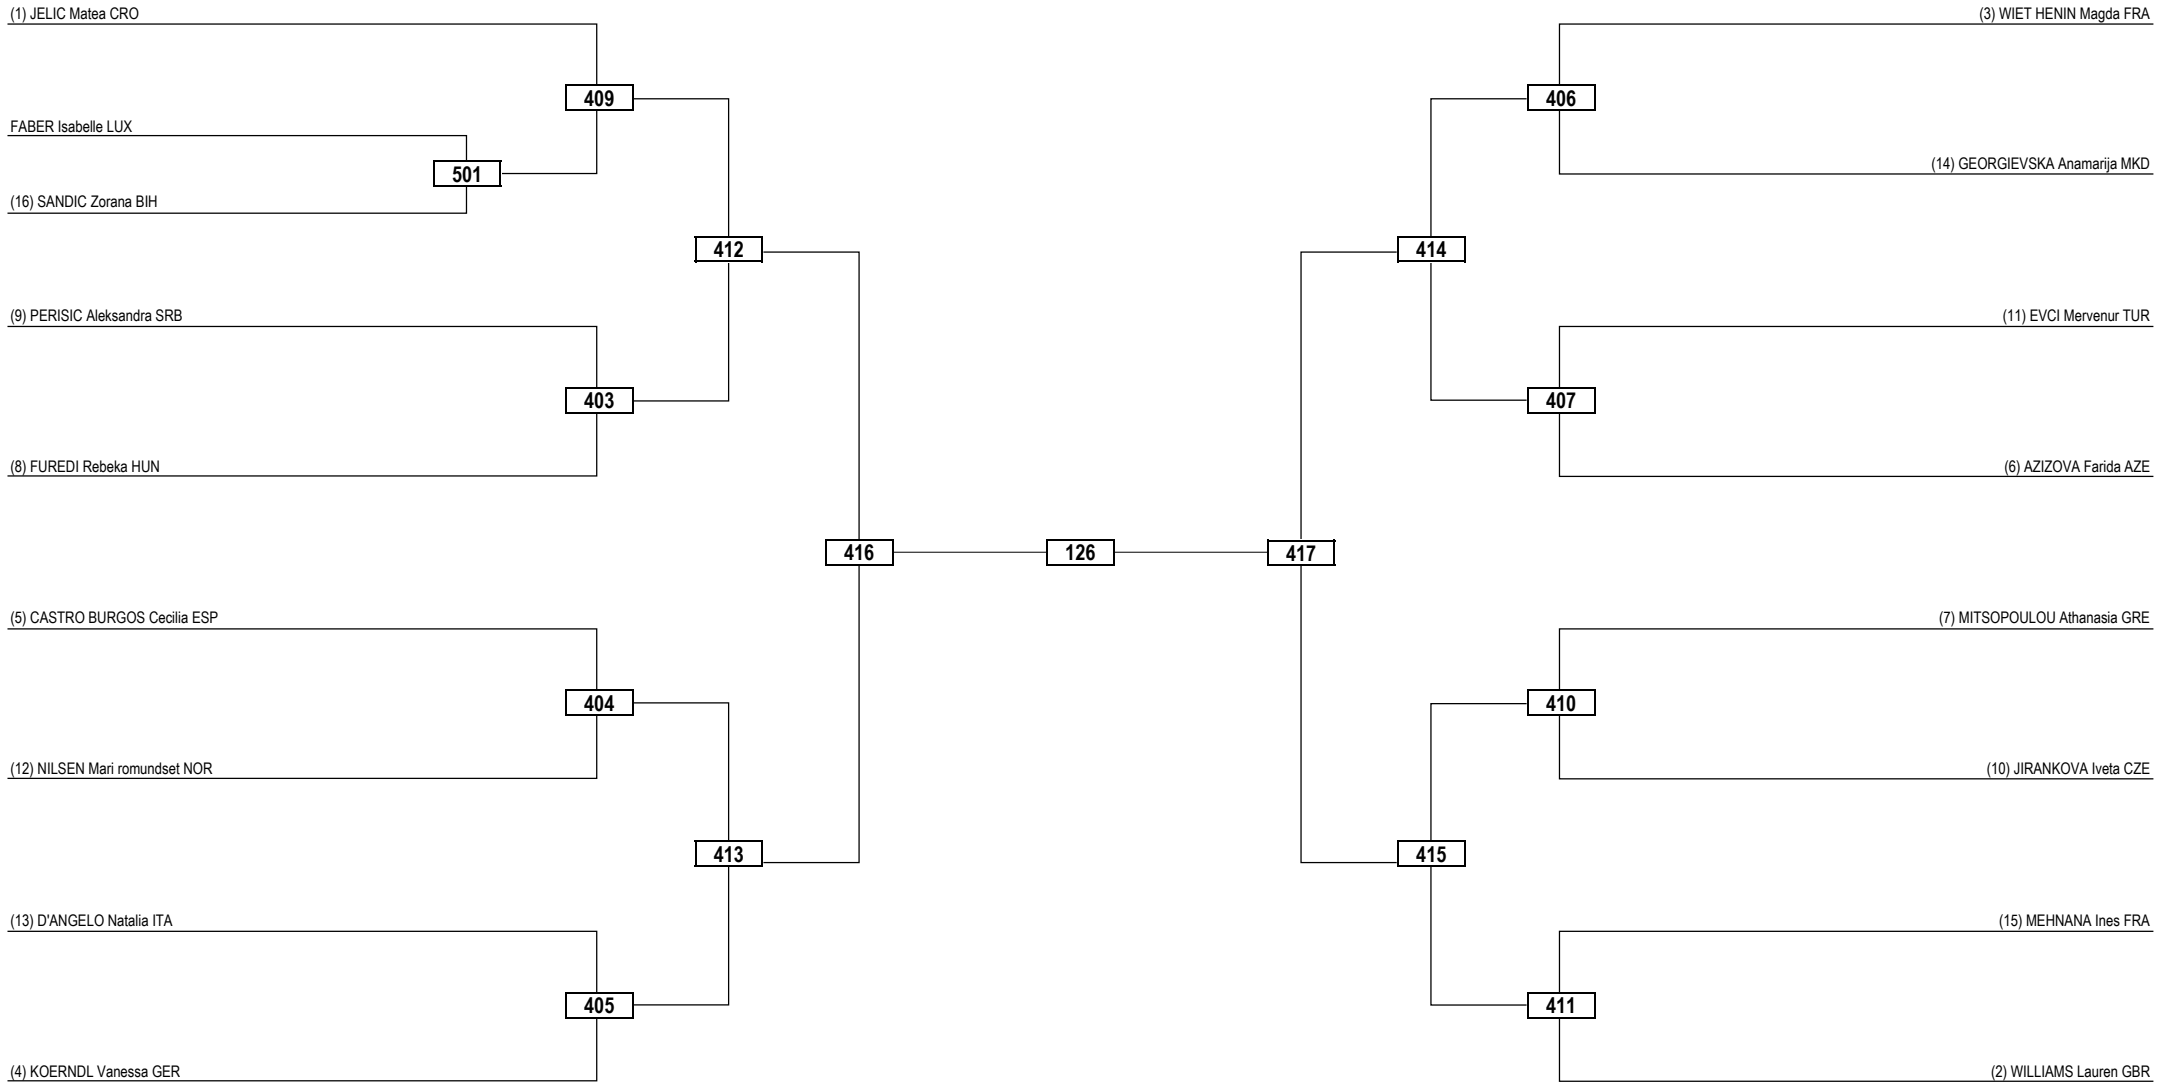

Round of 32   Round of 16   Quarterfinals   Semifinals   Final   Semifinals   Quarterfinals   Round of 16   Round of 32

<b>LEGEND</b>	RSC: Win by Referee Stop Contest	PTG: Win by Point Gap	SUP: Win by Superiority	DSQ: Win by Disqualification	DQB: Win by Disqualification for unsportsmanlike behavior	DWR: Double Withdrawal	R: Round
(x) <b>Seed</b>	PTF: Win by Final Score	GDP: Win by Golden Points	WDR: Win by Withdrawal	PUN: Win by Punitive Declaration	DDB: Double Disqualification for unsportsmanlike behavior	DDQ: Double Disqualification	

Round of 32   Round of 16   Quarterfinals   Semifinals   Final   Semifinals   Quarterfinals   Round of 16   Round of 32

<b>LEGEND</b>	RSC: Win by Referee Stop Contest	PTG: Win by Point Gap	SUP: Win by Superiority	DSQ: Win by Disqualification	DQB: Win by Disqualification for unsportsmanlike behavior	DWR: Double Withdrawal	R: Round
<b>(x) Seed</b>	PTF: Win by Final Score	GDP: Win by Golden Points	WDR: Win by Withdrawal	PUN: Win by Punitive Declaration	DDB: Double Disqualification for unsportsmanlike behavior	DDQ: Double Disqualification	