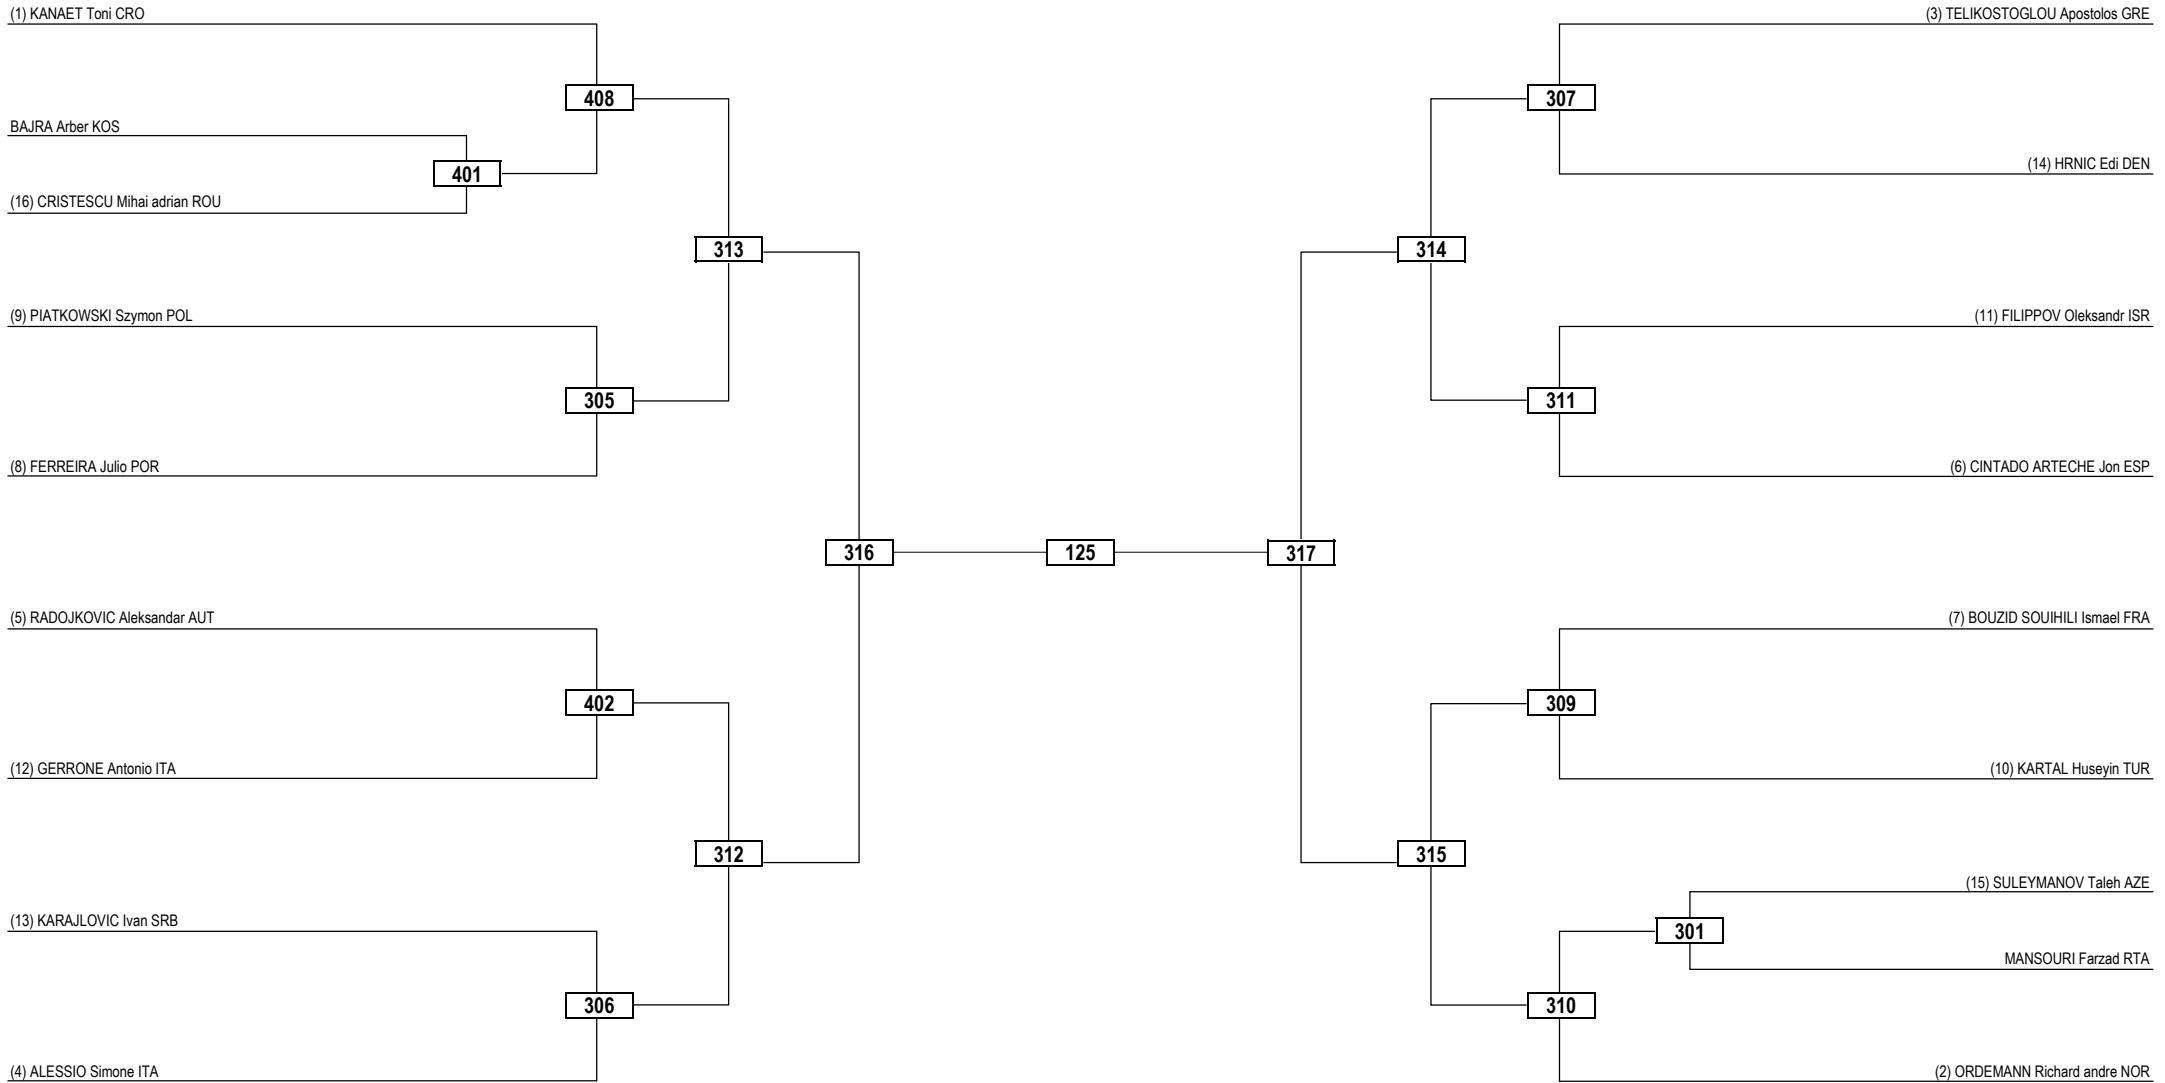

Round of 32   Round of 16   Quarterfinals   Semifinals   Final   Semifinals   Quarterfinals   Round of 16   Round of 32

<b>LEGEND</b>	RSC: Win by Referee Stop Contest	PTG: Win by Point Gap	SUP: Win by Superiority	DSQ: Win by Disqualification	DQB: Win by Disqualification for unsportsmanlike behavior	DWR: Double Withdrawal	R: Round
(x) <b>Seed</b>	PTF: Win by Final Score	GDP: Win by Golden Points	WDR: Win by Withdrawal	PUN: Win by Punitive Declaration	DDB: Double Disqualification for unsportsmanlike behavior	DDQ: Double Disqualification	

Round of 32   Round of 16   Quarterfinals   Semifinals   Final   Semifinals   Quarterfinals   Round of 16   Round of 32

<b>LEGEND</b>	RSC: Win by Referee Stop Contest	PTG: Win by Point Gap	SUP: Win by Superiority	DSQ: Win by Disqualification	DQB: Win by Disqualification for unsportsmanlike behavior	DWR: Double Withdrawal	R: Round
<b>(x) Seed</b>	PTF: Win by Final Score	GDP: Win by Golden Points	WDR: Win by Withdrawal	PUN: Win by Punitive Declaration	DDB: Double Disqualification for unsportsmanlike behavior	DDQ: Double Disqualification	