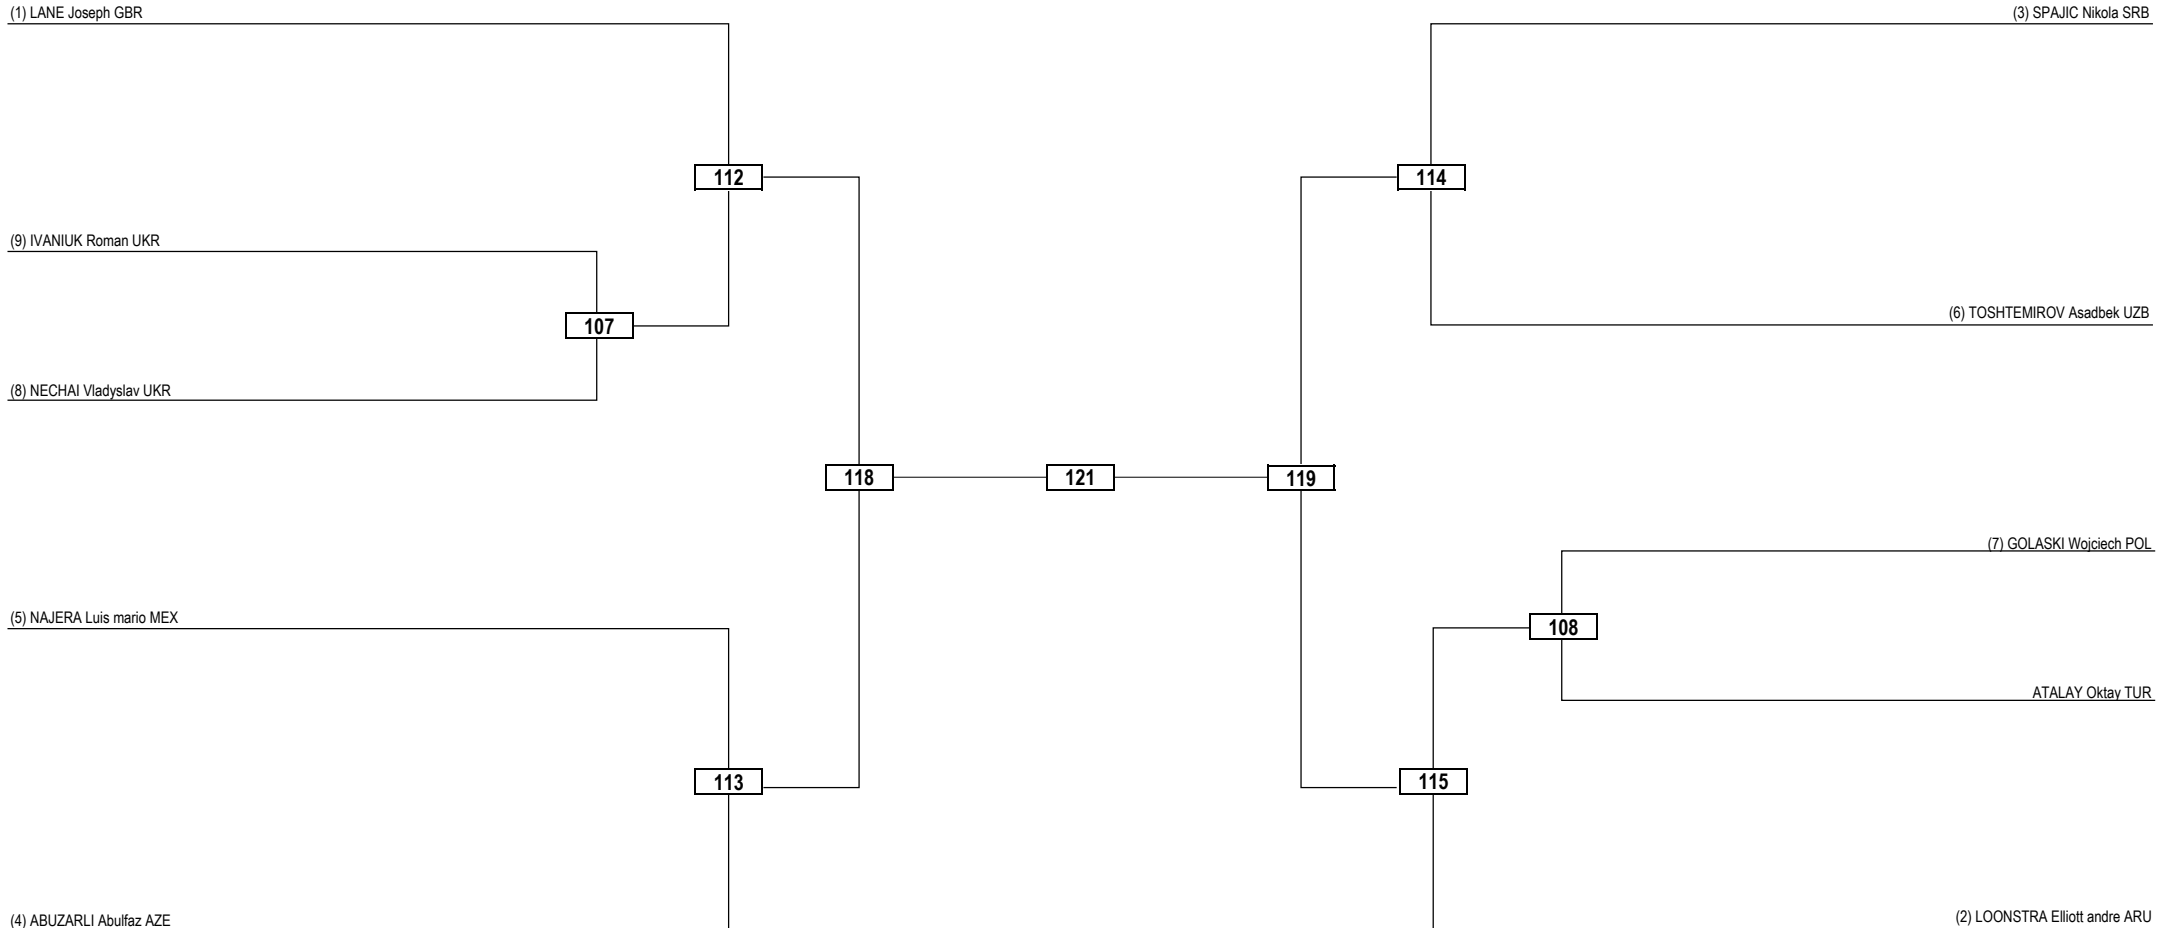

Round of 32   Round of 16   Quarterfinals   Semifinals   Final   Semifinals   Quarterfinals   Round of 16   Round of 32

<b>LEGEND</b>	RSC: Win by Referee Stop Contest	PTG: Win by Point Gap	SUP: Win by Superiority	DSQ: Win by Disqualification	DQB: Win by Disqualification for unsportsmanlike behavior	DWR: Double Withdrawal	R: Round
<b>(x) Seed</b>	PTF: Win by Final Score	GDP: Win by Golden Points	WDR: Win by Withdrawal	PUN: Win by Punitive Declaration	DDB: Double Disqualification for unsportsmanlike behavior	DDQ: Double Disqualification	

Round of 32   Round of 16   Quarterfinals   Semifinals   Final   Semifinals   Quarterfinals   Round of 16   Round of 32

<b>LEGEND</b>	RSC: Win by Referee Stop Contest	PTG: Win by Point Gap	SUP: Win by Superiority	DSQ: Win by Disqualification	DQB: Win by Disqualification for unsportsmanlike behavior	DWR: Double Withdrawal	R: Round
(x) <b>Seed</b>	PTF: Win by Final Score	GDP: Win by Golden Points	WDR: Win by Withdrawal	PUN: Win by Punitive Declaration	DDB: Double Disqualification for unsportsmanlike behavior	DDQ: Double Disqualification	

Quarterfinals    Semifinals    Final    Semifinals    Quarterfinals

<b>LEGEND</b>	RSC: Win by Referee Stop Contest	PTG: Win by Point Gap	SUP: Win by Superiority	DSQ: Win by Disqualification	DQB: Win by Disqualification for unsportsmanlike behavior	DWR: Double Withdrawal	R: Round
(x) <b>Seed</b>	PTF: Win by Final Score	GDP: Win by Golden Points	WDR: Win by Withdrawal	PUN: Win by Punitive Declaration	DDB: Double Disqualification for unsportsmanlike behavior	DDQ: Double Disqualification	