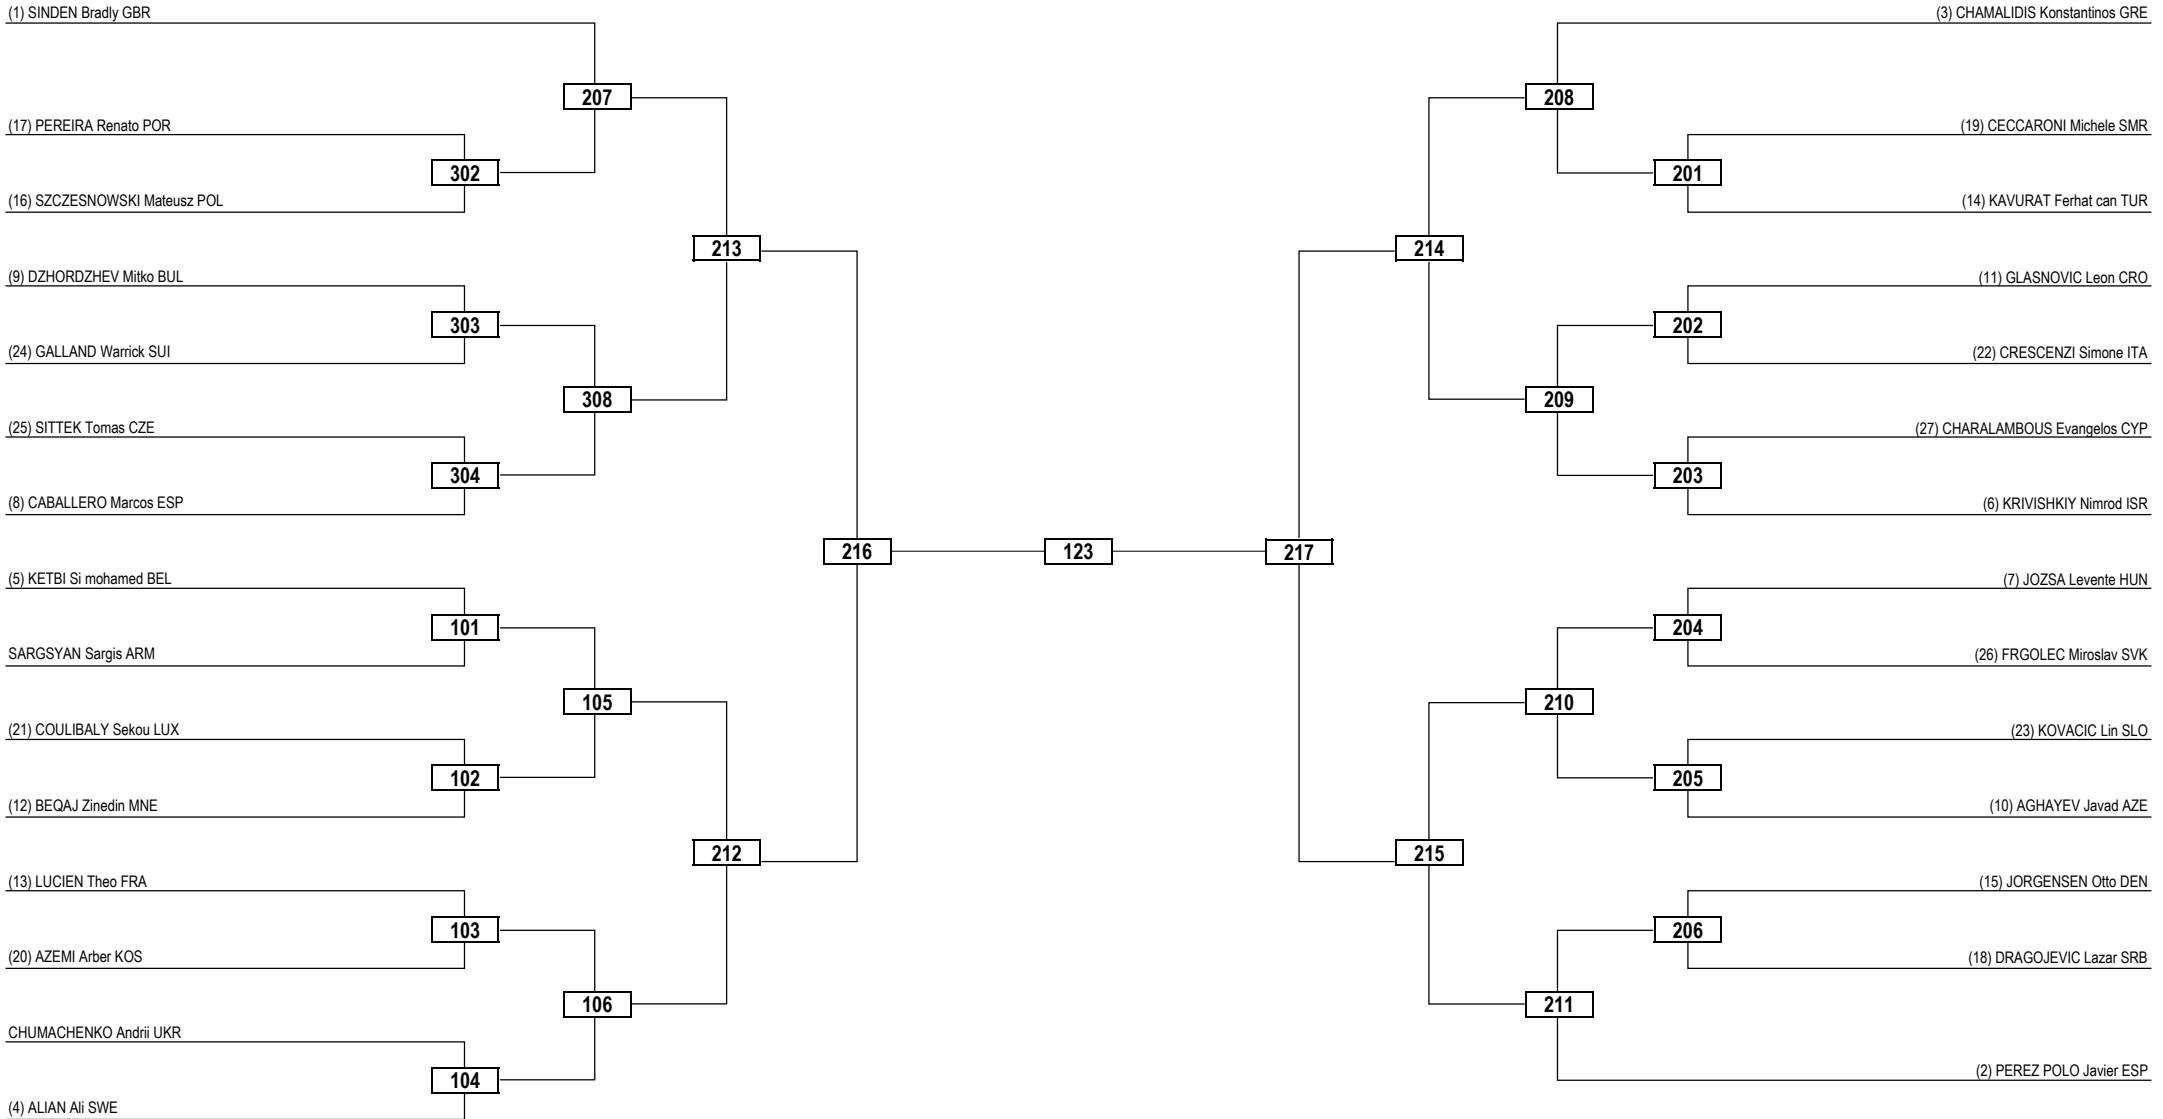

Round of 32   Round of 16   Quarterfinals   Semifinals   Final   Semifinals   Quarterfinals   Round of 16   Round of 32

<b>LEGEND</b>	RSC: Win by Referee Stop Contest	PTG: Win by Point Gap	SUP: Win by Superiority	DSQ: Win by Disqualification	DQB: Win by Disqualification for unsportsmanlike behavior	DWR: Double Withdrawal	R: Round
(x) <b>Seed</b>	PTF: Win by Final Score	GDP: Win by Golden Points	WDR: Win by Withdrawal	PUN: Win by Punitive Declaration	DDB: Double Disqualification for unsportsmanlike behavior	DDQ: Double Disqualification	

Round of 32   Round of 16   Quarterfinals   Semifinals   Final   Semifinals   Quarterfinals   Round of 16   Round of 32

<b>LEGEND</b>	RSC: Win by Referee Stop Contest	PTG: Win by Point Gap	SUP: Win by Superiority	DSQ: Win by Disqualification	DQB: Win by Disqualification for unsportsmanlike behavior	DWR: Double Withdrawal	R: Round
<b>(x) Seed</b>	PTF: Win by Final Score	GDP: Win by Golden Points	WDR: Win by Withdrawal	PUN: Win by Punitive Declaration	DDB: Double Disqualification for unsportsmanlike behavior	DDQ: Double Disqualification	