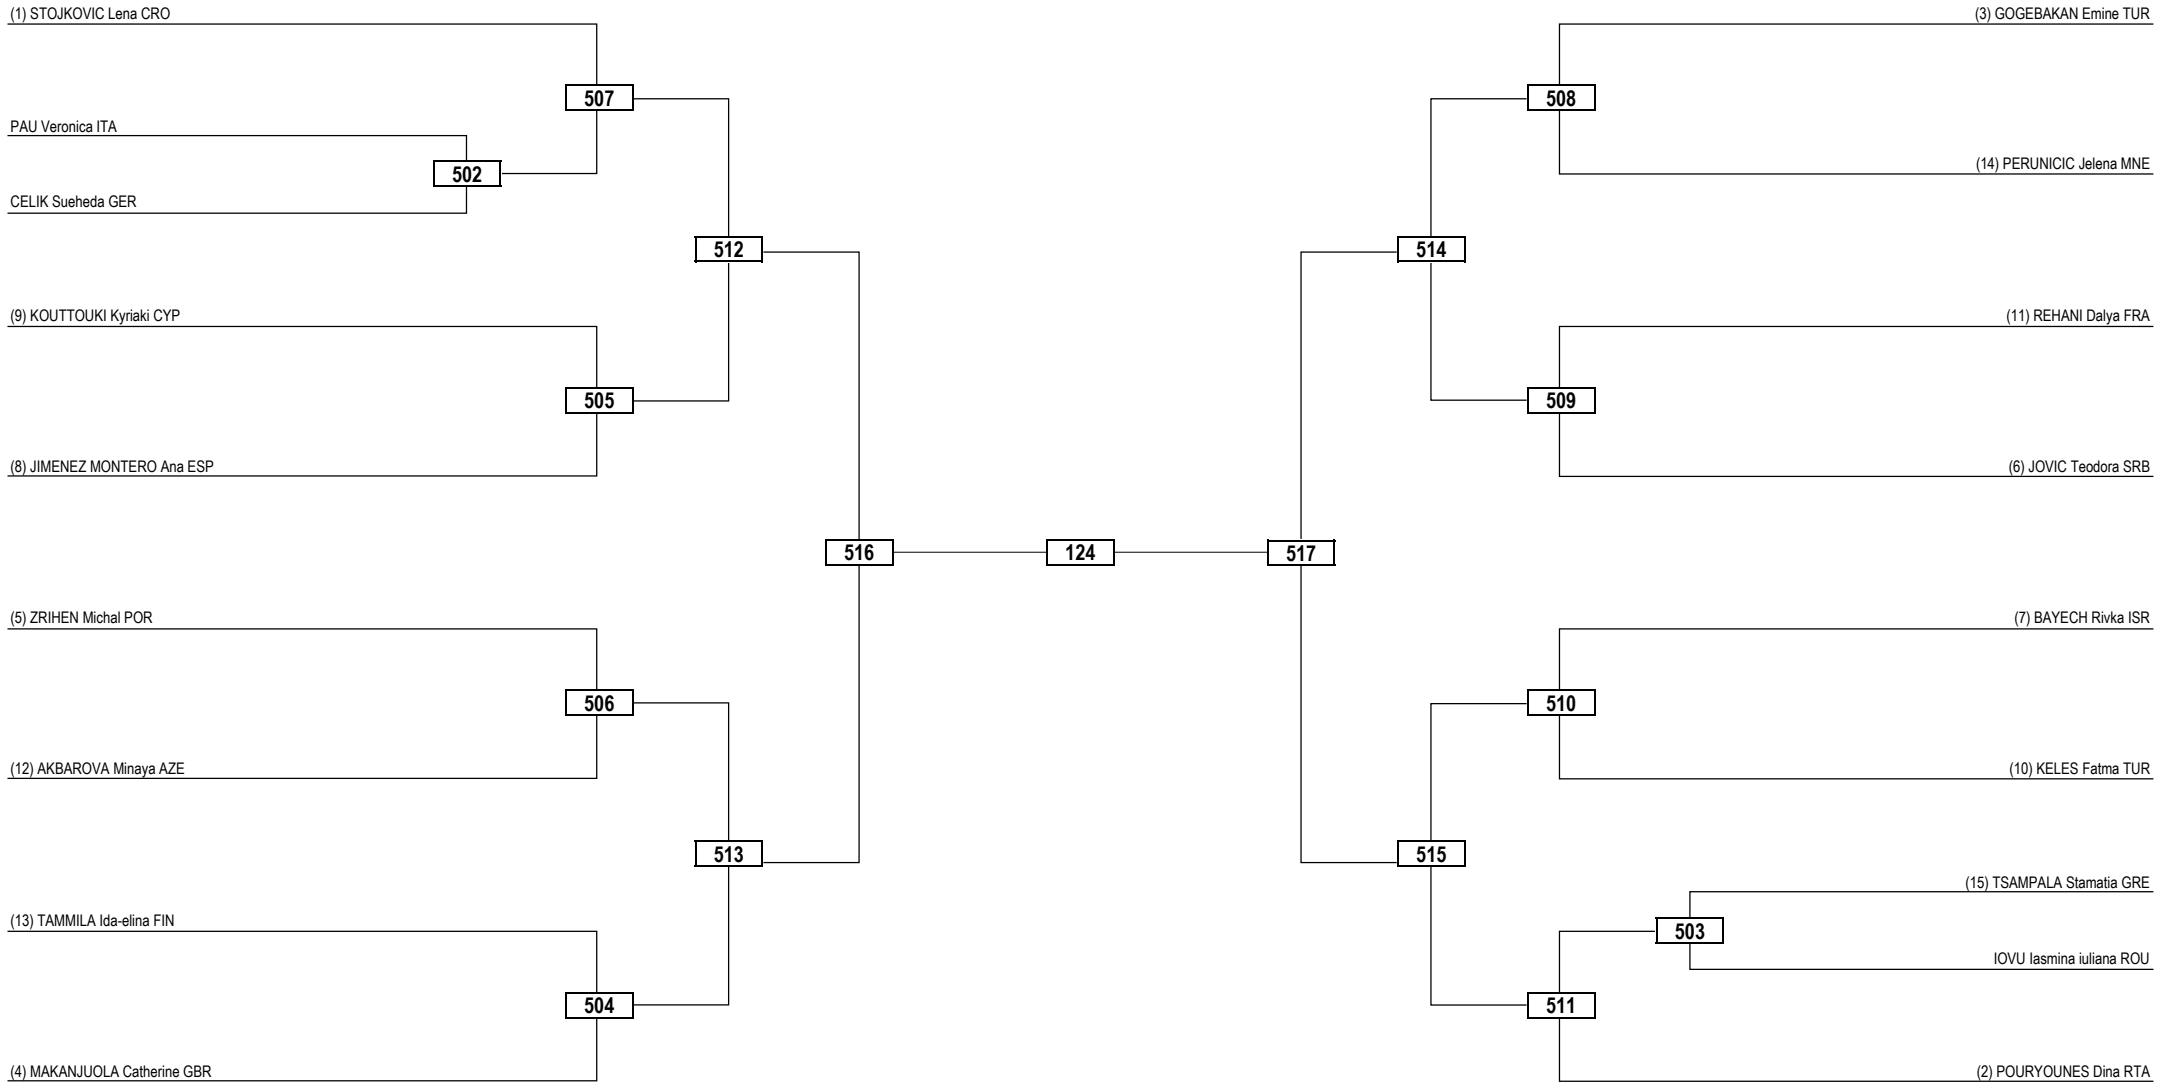

Round of 32   Round of 16   Quarterfinals   Semifinals   Final   Semifinals   Quarterfinals   Round of 16   Round of 32

LEGEND	RSC: Win by Referee Stop Contest	PTG: Win by Point Gap	SUP: Win by Superiority	DSQ: Win by Disqualification	DQB: Win by Disqualification for unsportsmanlike behavior	DWR: Double Withdrawal	R: Round
(x) Seed	PTF: Win by Final Score	GDP: Win by Golden Points	WDR: Win by Withdrawal	PUN: Win by Punitive Declaration	DDB: Double Disqualification for unsportsmanlike behavior	DDQ: Double Disqualification