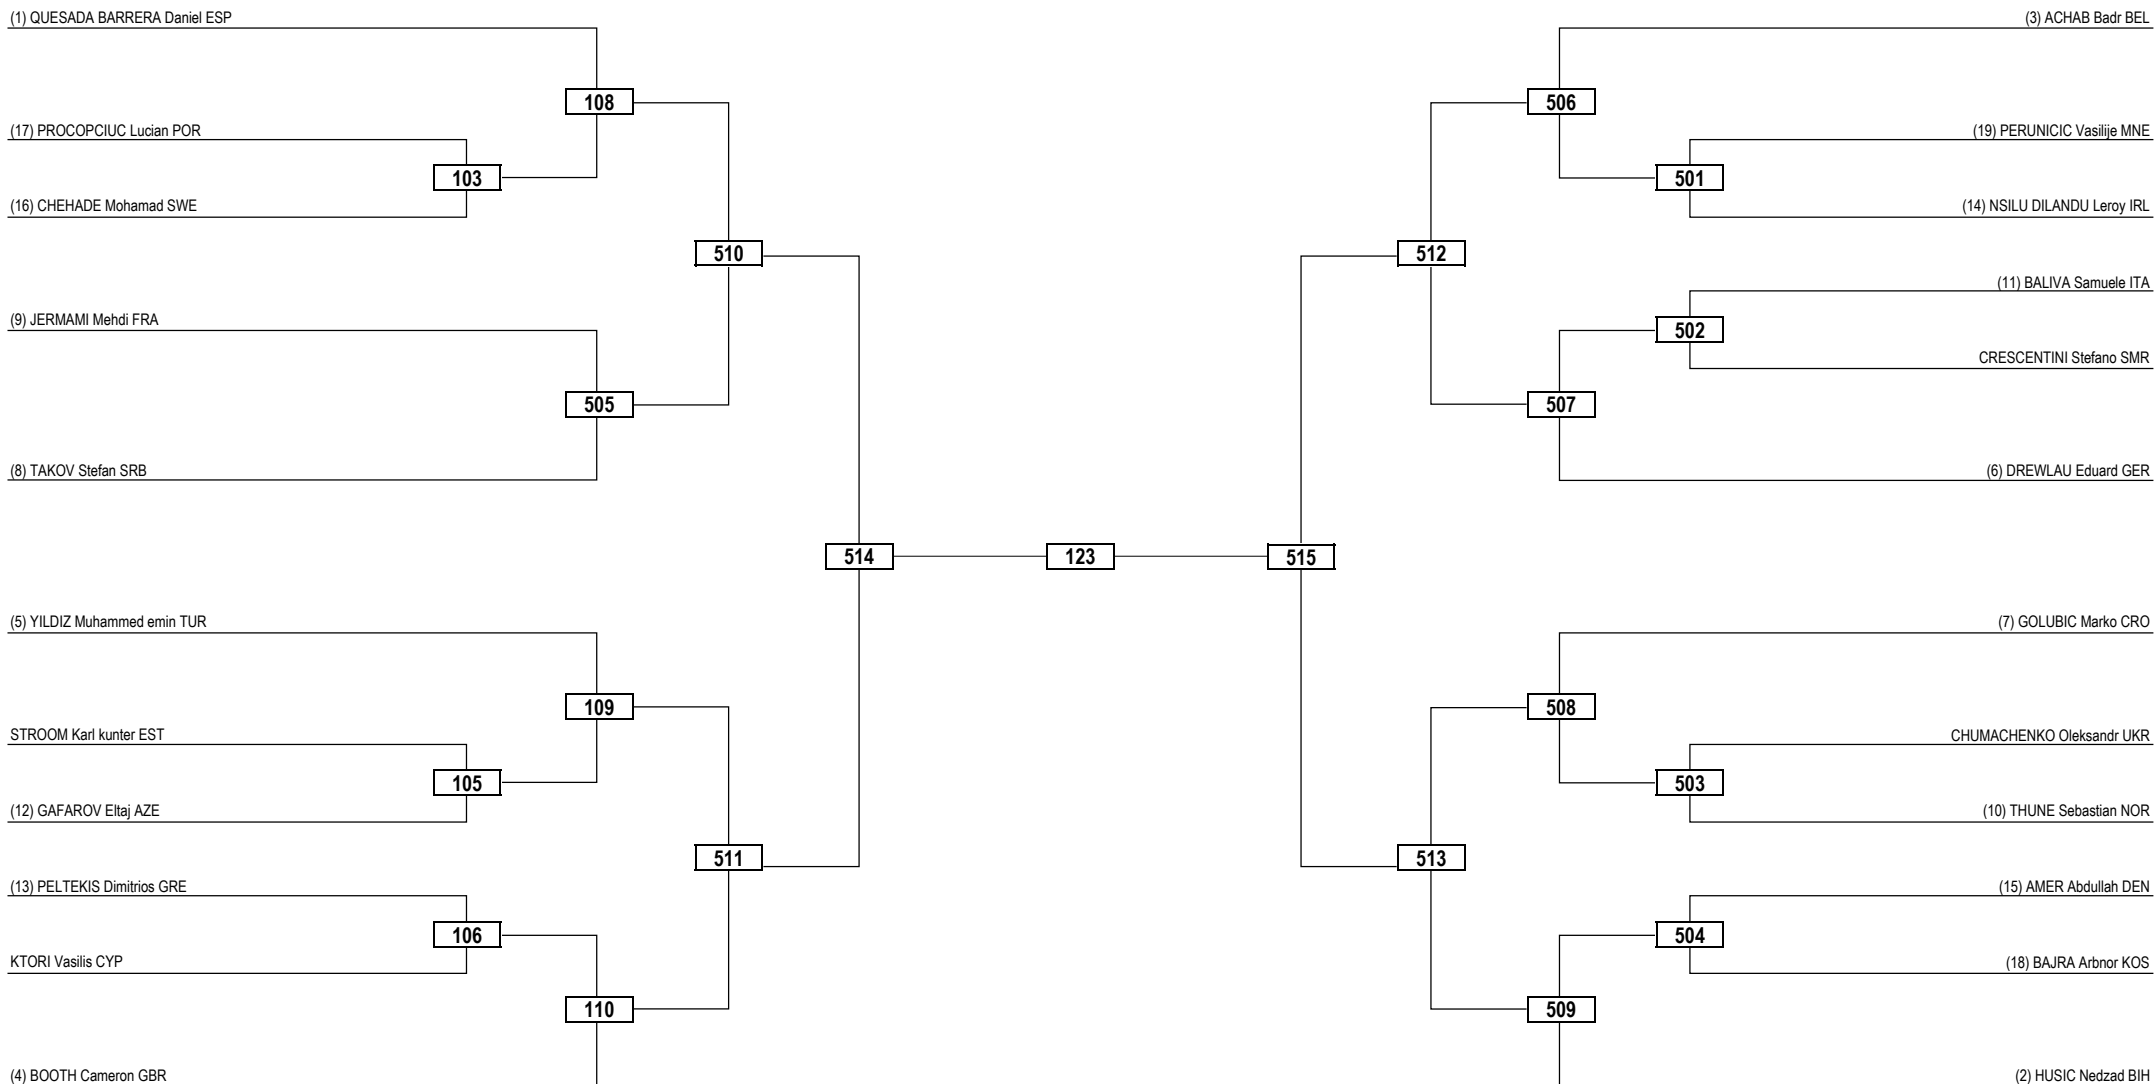

Round of 16 Quarterfinals Semifinals Final Semifinals Quarterfinals Round of 16

LEGEND	RSC: Win by Referee Stop Contest	PTG: Win by Point Gap	SUP: Win by Superiority	DSQ: Win by Disqualification	DQB: Win by Disqualification for unsportsmanlike behavior	DWR: Double Withdrawal	R: Round
(x) Seed	PTF: Win by Final Score	GDP: Win by Golden Points	WDR: Win by Withdrawal	PUN: Win by Punitive Declaration	DDB: Double Disqualification for unsportsmanlike behavior	DDQ: Double Disqualification	

Round of 32 Round of 16 Quarterfinals Semifinals Final Semifinals Quarterfinals Round of 16 Round of 32

LEGEND	RSC: Win by Referee Stop Contest	PTG: Win by Point Gap	SUP: Win by Superiority	DSQ: Win by Disqualification	DQB: Win by Disqualification for unsportsmanlike behavior	DWR: Double Withdrawal	R: Round
(x) Seed	PTF: Win by Final Score	GDP: Win by Golden Points	WDR: Win by Withdrawal	PUN: Win by Punitive Declaration	DDB: Double Disqualification for unsportsmanlike behavior	DDQ: Double Disqualification	