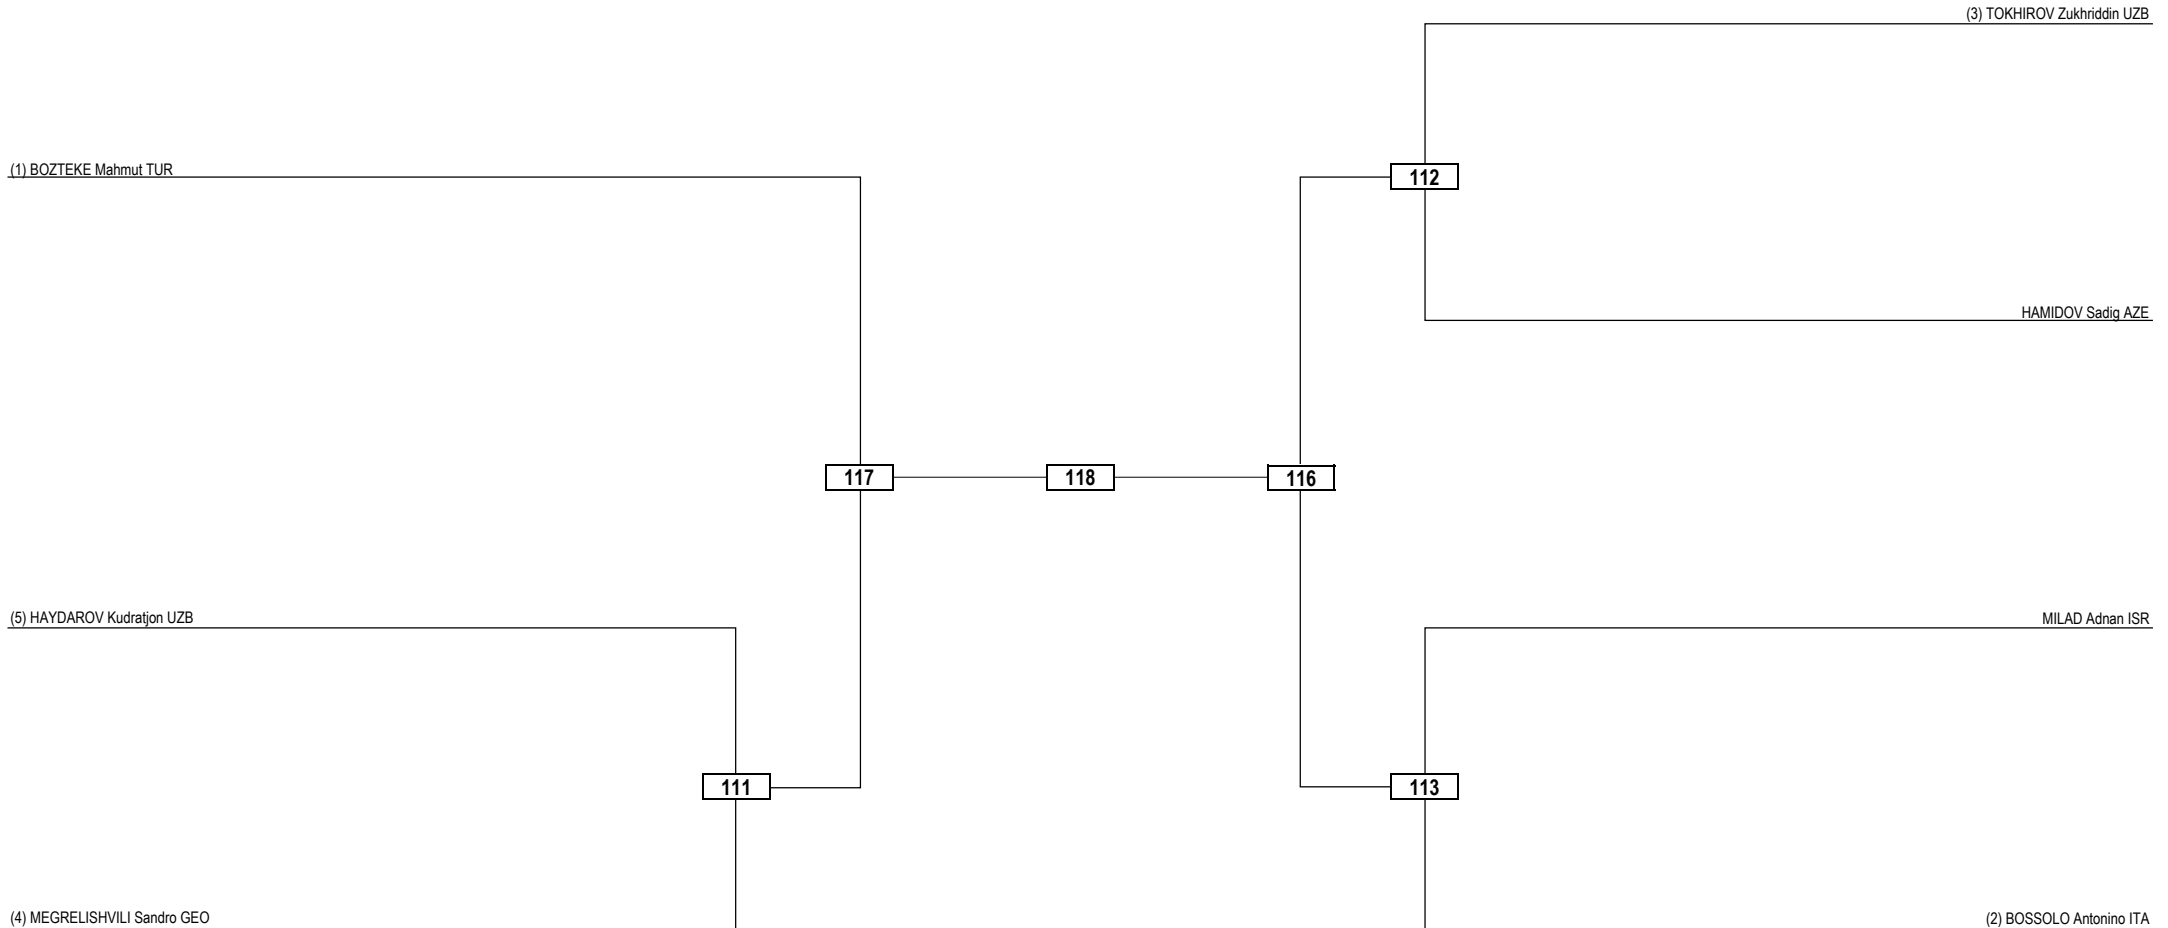

Round of 32 Round of 16 Quarterfinals Semifinals Final Semifinals Quarterfinals Round of 16 Round of 32

LEGEND	RSC: Win by Referee Stop Contest	PTG: Win by Point Gap	SUP: Win by Superiority	DSQ: Win by Disqualification	DQB: Win by Disqualification for unsportsmanlike behavior	DWR: Double Withdrawal	R: Round
(x) Seed	PTF: Win by Final Score	GDP: Win by Golden Points	WDR: Win by Withdrawal	PUN: Win by Punitive Declaration	DDB: Double Disqualification for unsportsmanlike behavior	DDQ: Double Disqualification	

Quarterfinals Semifinals Final Semifinals Quarterfinals

LEGEND	RSC: Win by Referee Stop Contest	PTG: Win by Point Gap	SUP: Win by Superiority	DSQ: Win by Disqualification	DQB: Win by Disqualification for unsportsmanlike behavior	DWR: Double Withdrawal	R: Round
(x) Seed	PTF: Win by Final Score	GDP: Win by Golden Points	WDR: Win by Withdrawal	PUN: Win by Punitive Declaration	DDB: Double Disqualification for unsportsmanlike behavior	DDQ: Double Disqualification	