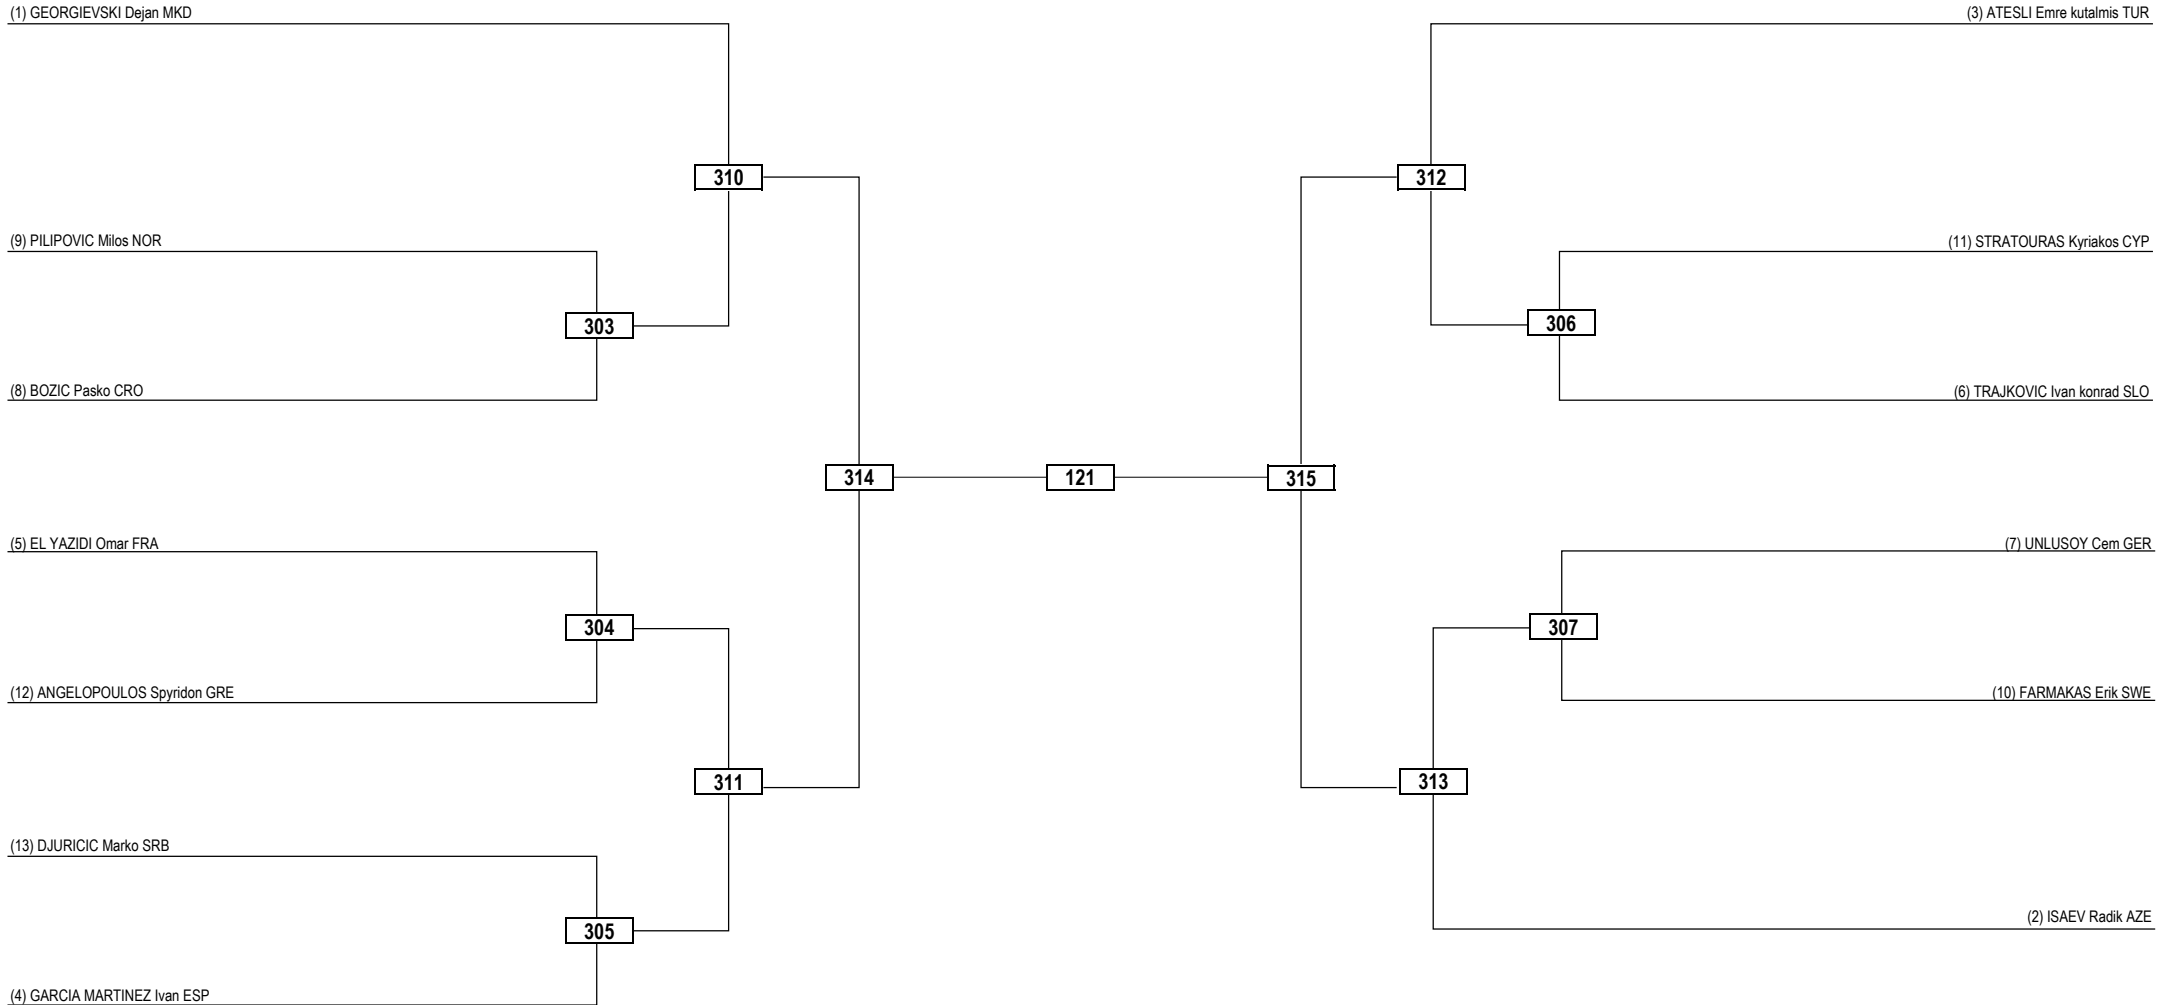

Round of 16 Quarterfinals Semifinals Final Semifinals Quarterfinals Round of 16

LEGEND	RSC: Win by Referee Stop Contest	PTG: Win by Point Gap	SUP: Win by Superiority	DSQ: Win by Disqualification	DQB: Win by Disqualification for unsportsmanlike behavior	DWR: Double Withdrawal	R: Round
(x) Seed	PTF: Win by Final Score	GDP: Win by Golden Points	WDR: Win by Withdrawal	PUN: Win by Punitive Declaration	DDB: Double Disqualification for unsportsmanlike behavior	DDQ: Double Disqualification	

Round of 32 Round of 16 Quarterfinals Semifinals Final Semifinals Quarterfinals Round of 16 Round of 32

LEGEND	RSC: Win by Referee Stop Contest	PTG: Win by Point Gap	SUP: Win by Superiority	DSQ: Win by Disqualification	DQB: Win by Disqualification for unsportsmanlike behavior	DWR: Double Withdrawal	R: Round
(x) Seed	PTF: Win by Final Score	GDP: Win by Golden Points	WDR: Win by Withdrawal	PUN: Win by Punitive Declaration	DDB: Double Disqualification for unsportsmanlike behavior	DDQ: Double Disqualification	