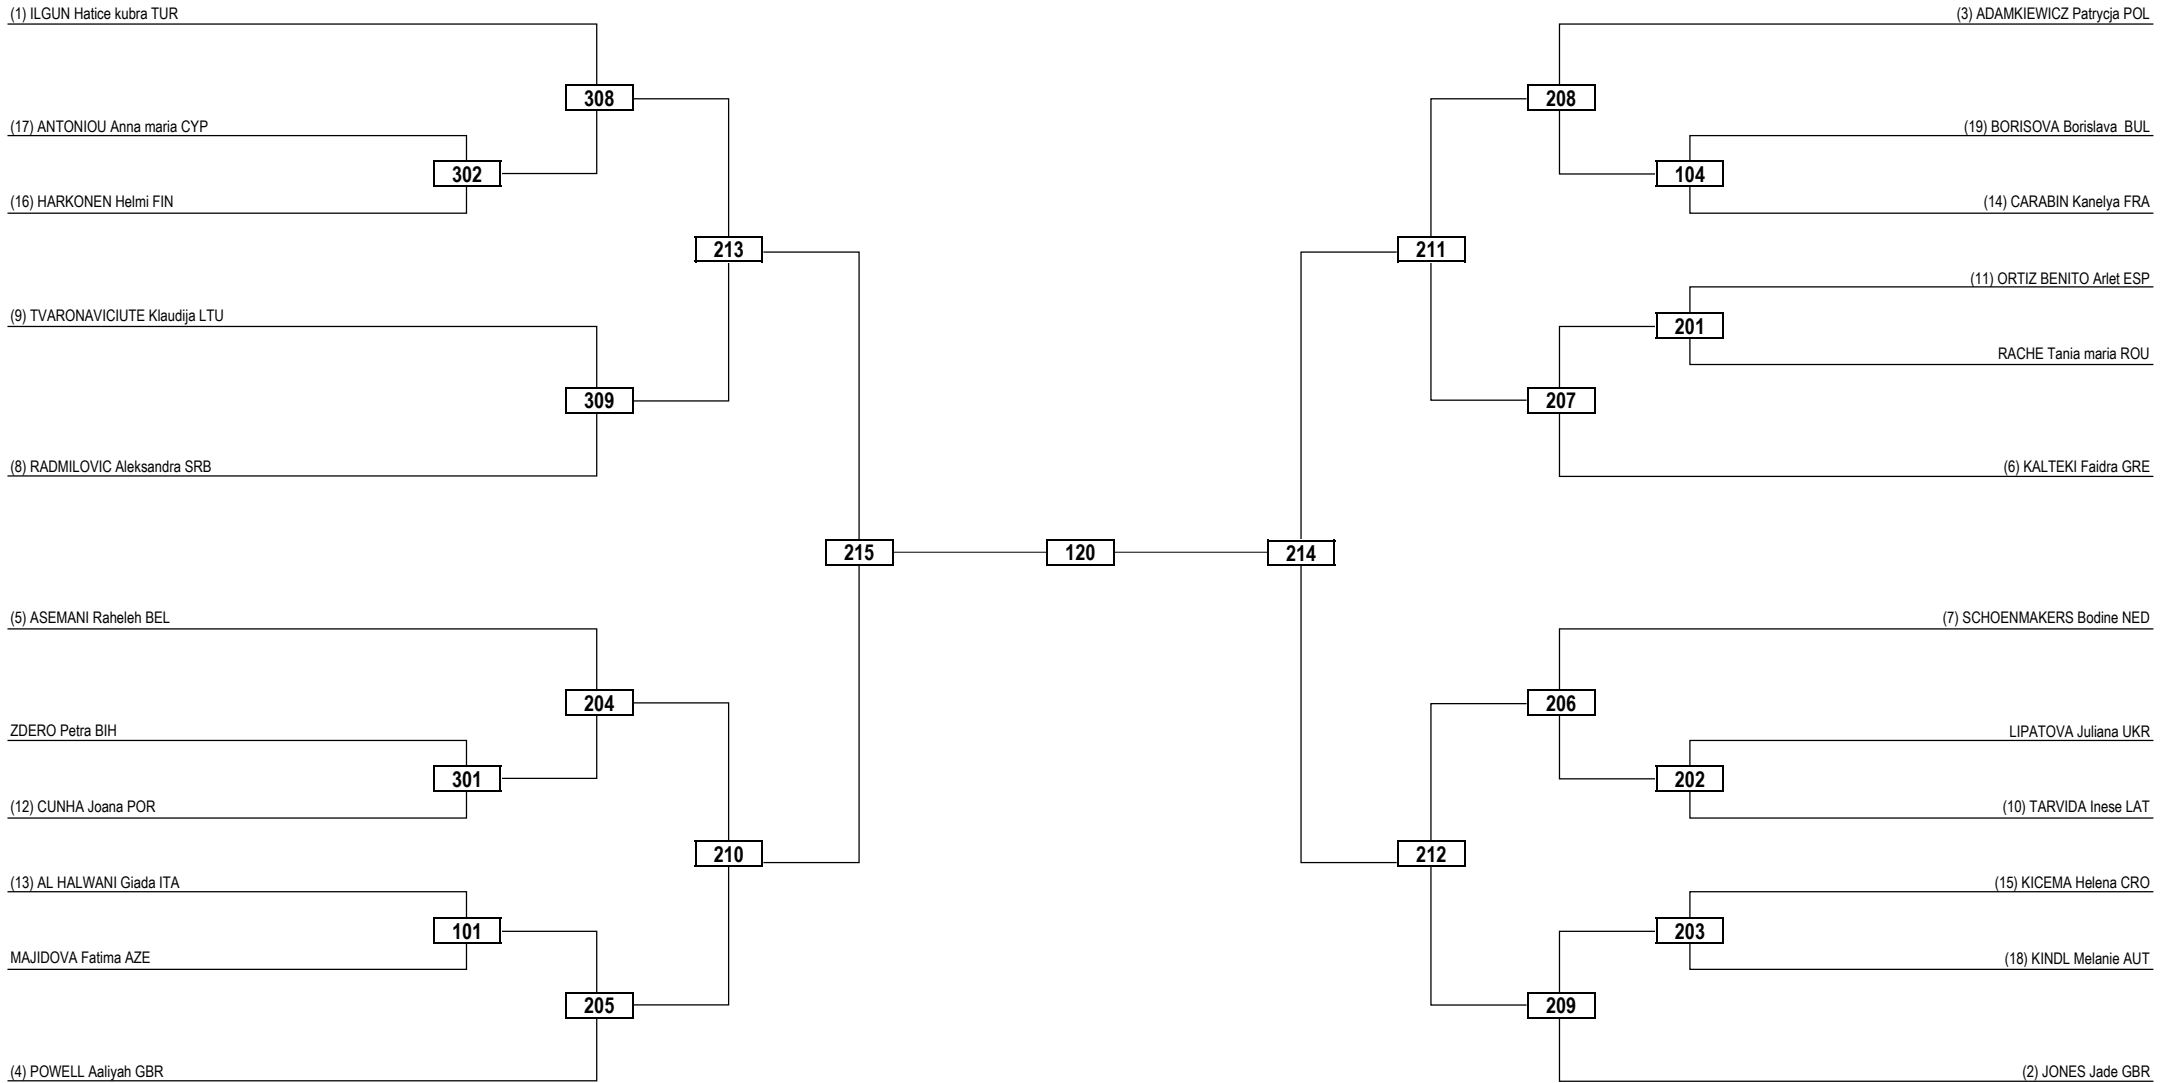

Round of 16 Quarterfinals Semifinals Final Semifinals Quarterfinals Round of 16

LEGEND	RSC: Win by Referee Stop Contest	PTG: Win by Point Gap	SUP: Win by Superiority	DSQ: Win by Disqualification	DQB: Win by Disqualification for unsportsmanlike behavior	DWR: Double Withdrawal	R: Round
(x) Seed	PTF: Win by Final Score	GDP: Win by Golden Points	WDR: Win by Withdrawal	PUN: Win by Punitive Declaration	DDB: Double Disqualification for unsportsmanlike behavior	DDQ: Double Disqualification	

Round of 32 Round of 16 Quarterfinals Semifinals Final Semifinals Quarterfinals Round of 16 Round of 32

LEGEND	RSC: Win by Referee Stop Contest	PTG: Win by Point Gap	SUP: Win by Superiority	DSQ: Win by Disqualification	DQB: Win by Disqualification for unsportsmanlike behavior	DWR: Double Withdrawal	R: Round
(x) Seed	PTF: Win by Final Score	GDP: Win by Golden Points	WDR: Win by Withdrawal	PUN: Win by Punitive Declaration	DDB: Double Disqualification for unsportsmanlike behavior	DDQ: Double Disqualification	