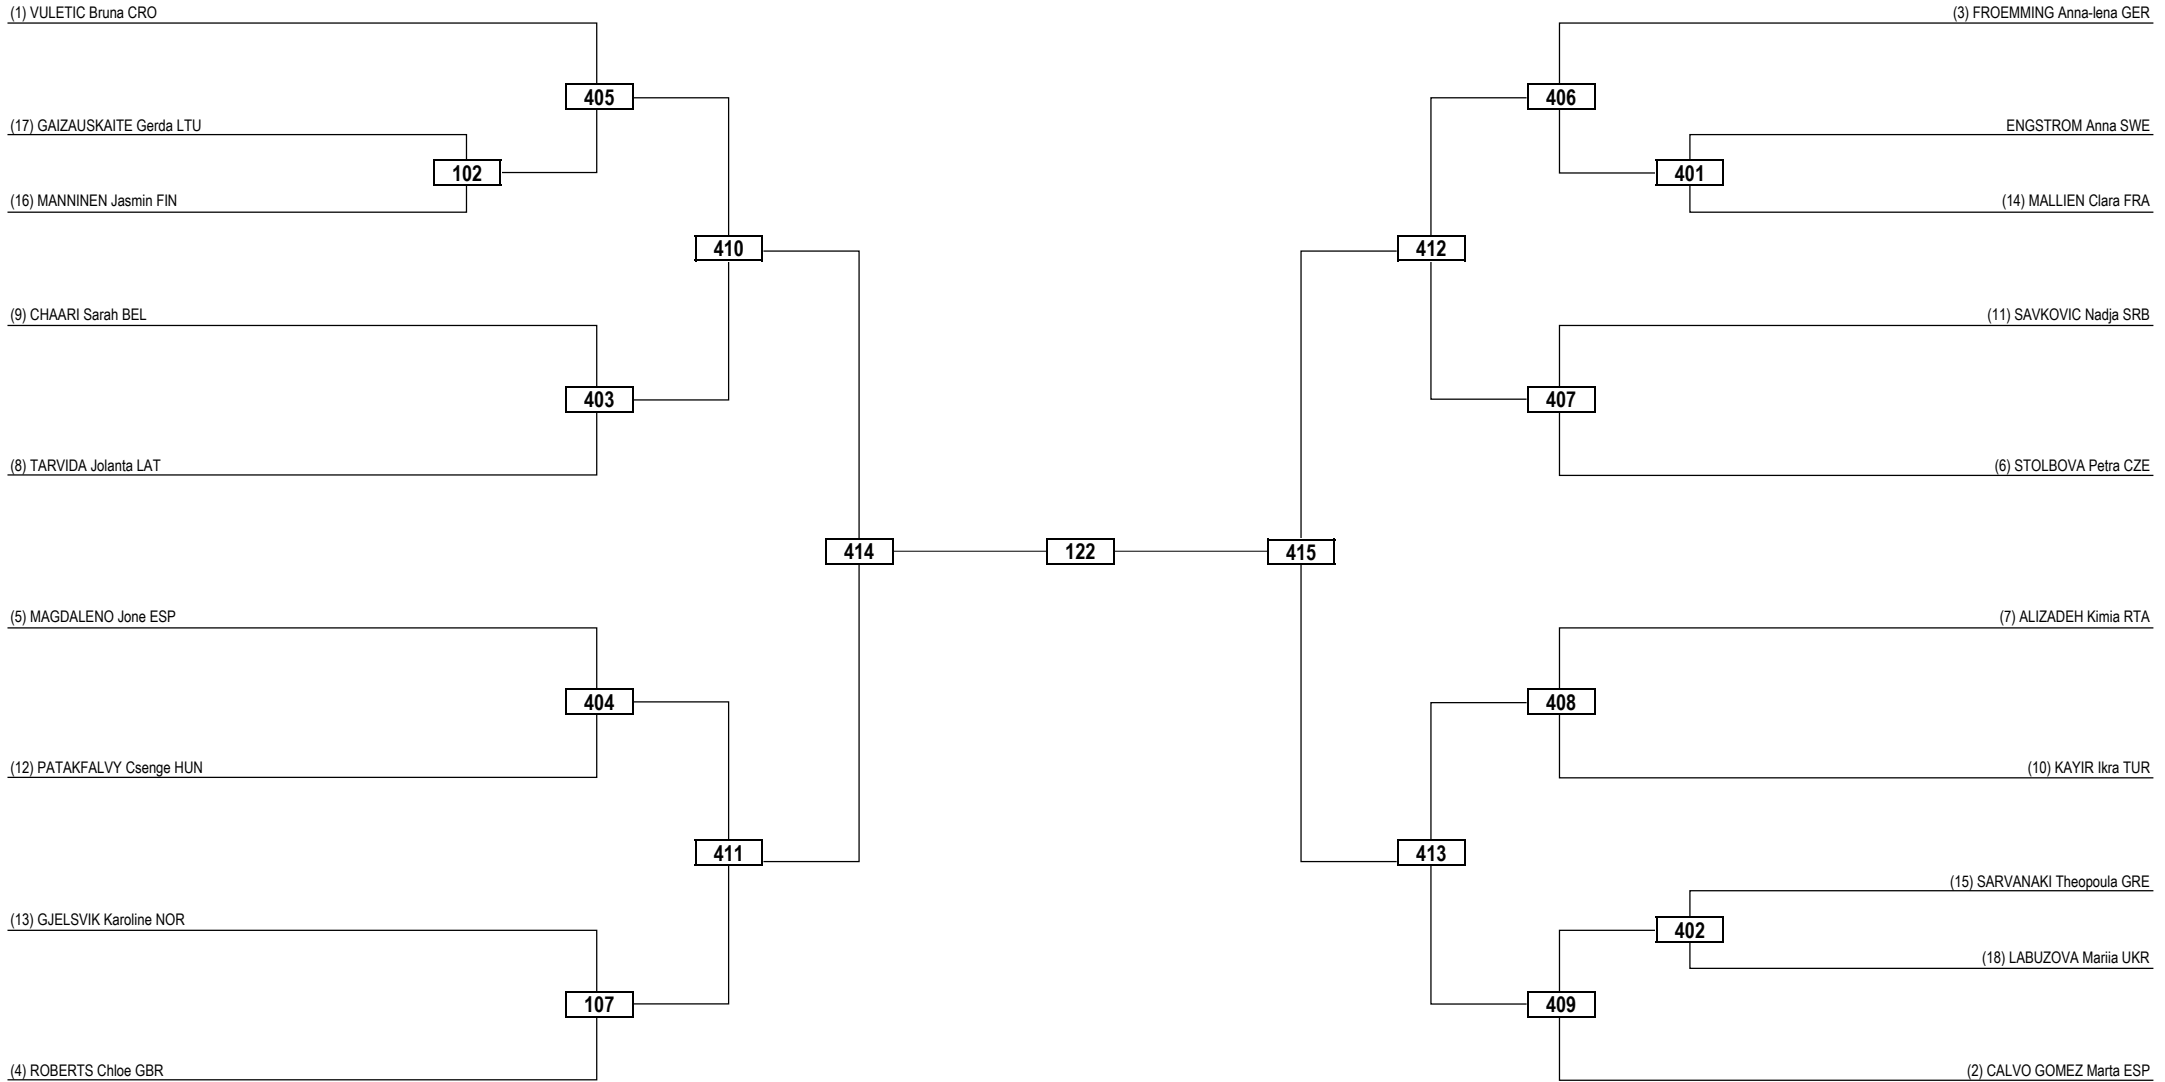

Round of 32 Round of 16 Quarterfinals Semifinals Final Semifinals Quarterfinals Round of 16 Round of 32

LEGEND	RSC: Win by Referee Stop Contest	PTG: Win by Point Gap	SUP: Win by Superiority	DSQ: Win by Disqualification	DQB: Win by Disqualification for unsportsmanlike behavior	DWR: Double Withdrawal	R: Round
(x) Seed	PTF: Win by Final Score	GDP: Win by Golden Points	WDR: Win by Withdrawal	PUN: Win by Punitive Declaration	DDB: Double Disqualification for unsportsmanlike behavior	DDQ: Double Disqualification	