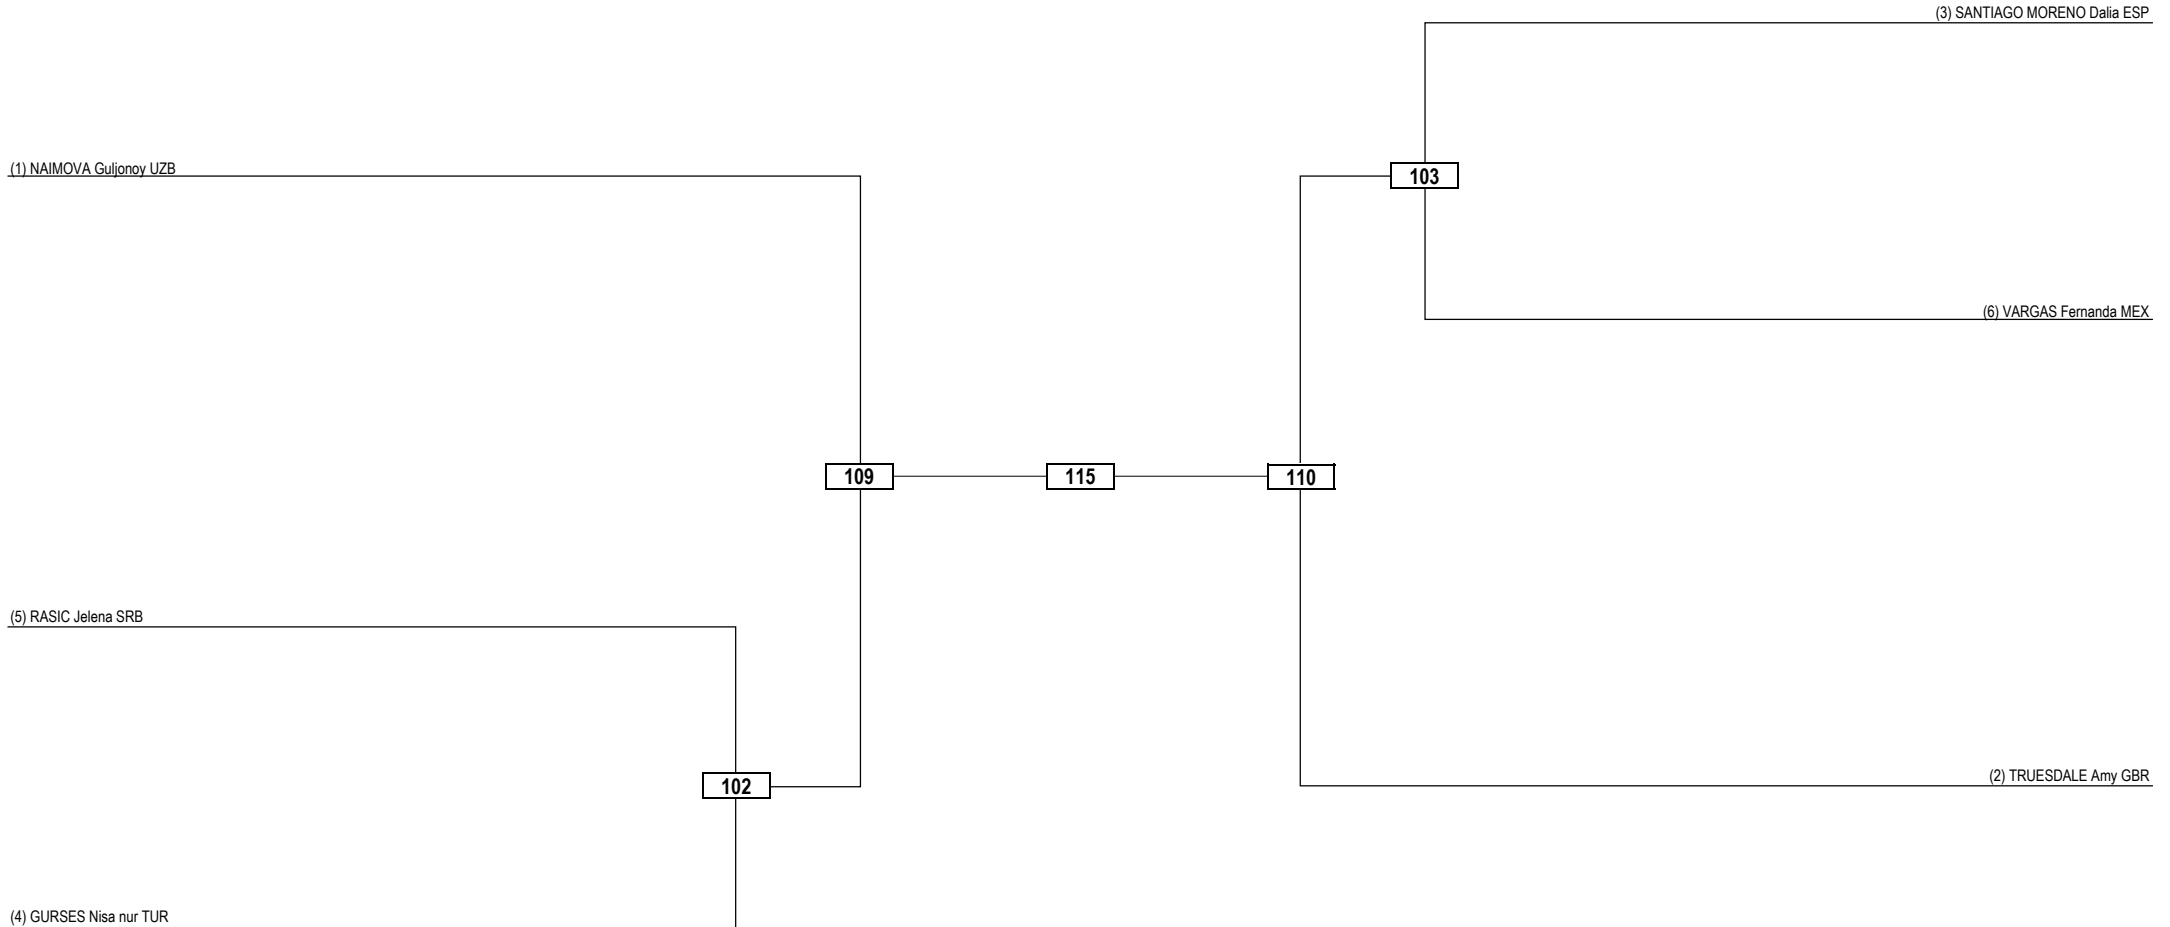

Round of 16 Quarterfinals Semifinals Final Semifinals Quarterfinals Round of 16

LEGEND	RSC: Win by Referee Stop Contest	PTG: Win by Point Gap	SUP: Win by Superiority	DSQ: Win by Disqualification	DQB: Win by Disqualification for unsportsmanlike behavior	DWR: Double Withdrawal	R: Round
(x) Seed	PTF: Win by Final Score	GDP: Win by Golden Points	WDR: Win by Withdrawal	PUN: Win by Punitive Declaration	DDB: Double Disqualification for unsportsmanlike behavior	DDQ: Double Disqualification	

Quarterfinals Semifinals Final Semifinals Quarterfinals

Quarterfinals Semifinals Final Semifinals Quarterfinals

LEGEND	RSC: Win by Referee Stop Contest	PTG: Win by Point Gap	SUP: Win by Superiority	DSQ: Win by Disqualification	DQB: Win by Disqualification for unsportsmanlike behavior	DWR: Double Withdrawal	R: Round
(x) Seed	PTF: Win by Final Score	GDP: Win by Golden Points	WDR: Win by Withdrawal	PUN: Win by Punitive Declaration	DDB: Double Disqualification for unsportsmanlike behavior	DDQ: Double Disqualification	

Quarterfinals Semifinals Final Semifinals Quarterfinals