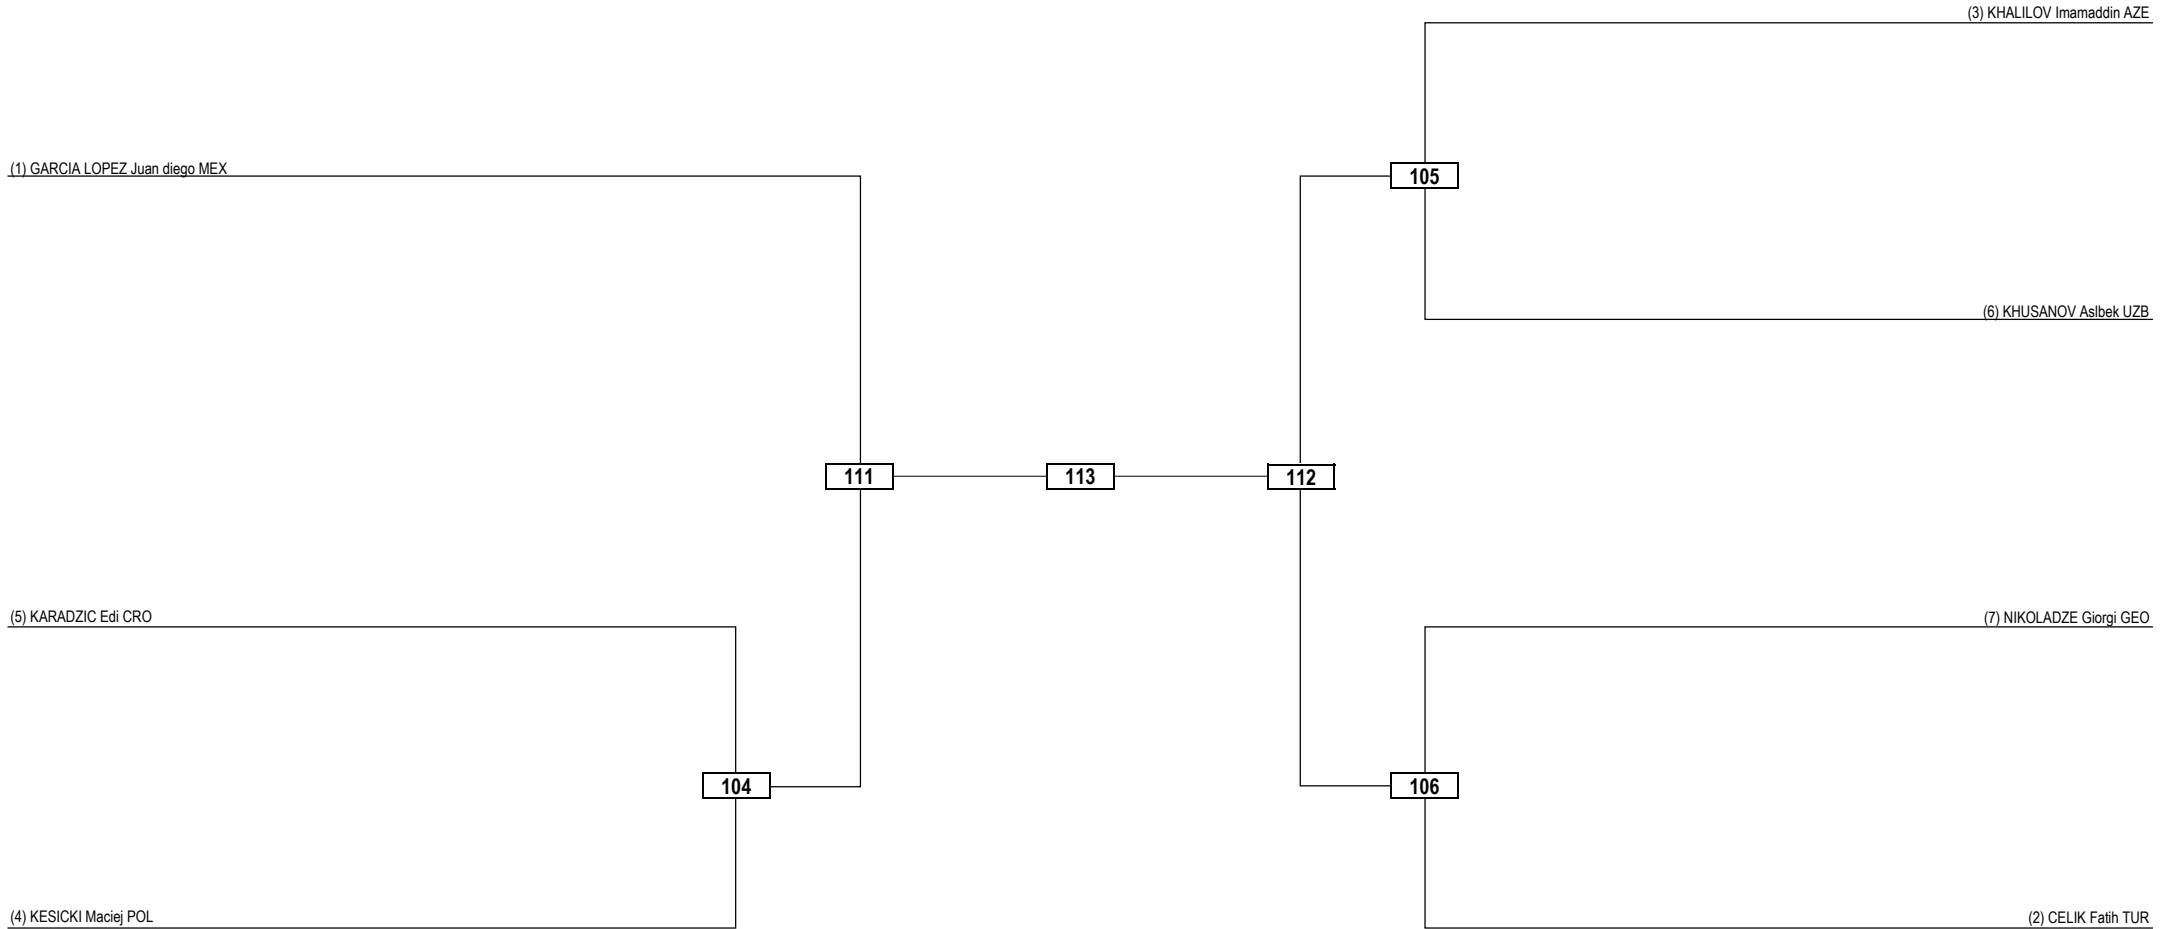

Quarterfinals   Semifinals   Final   Semifinals   Quarterfinals