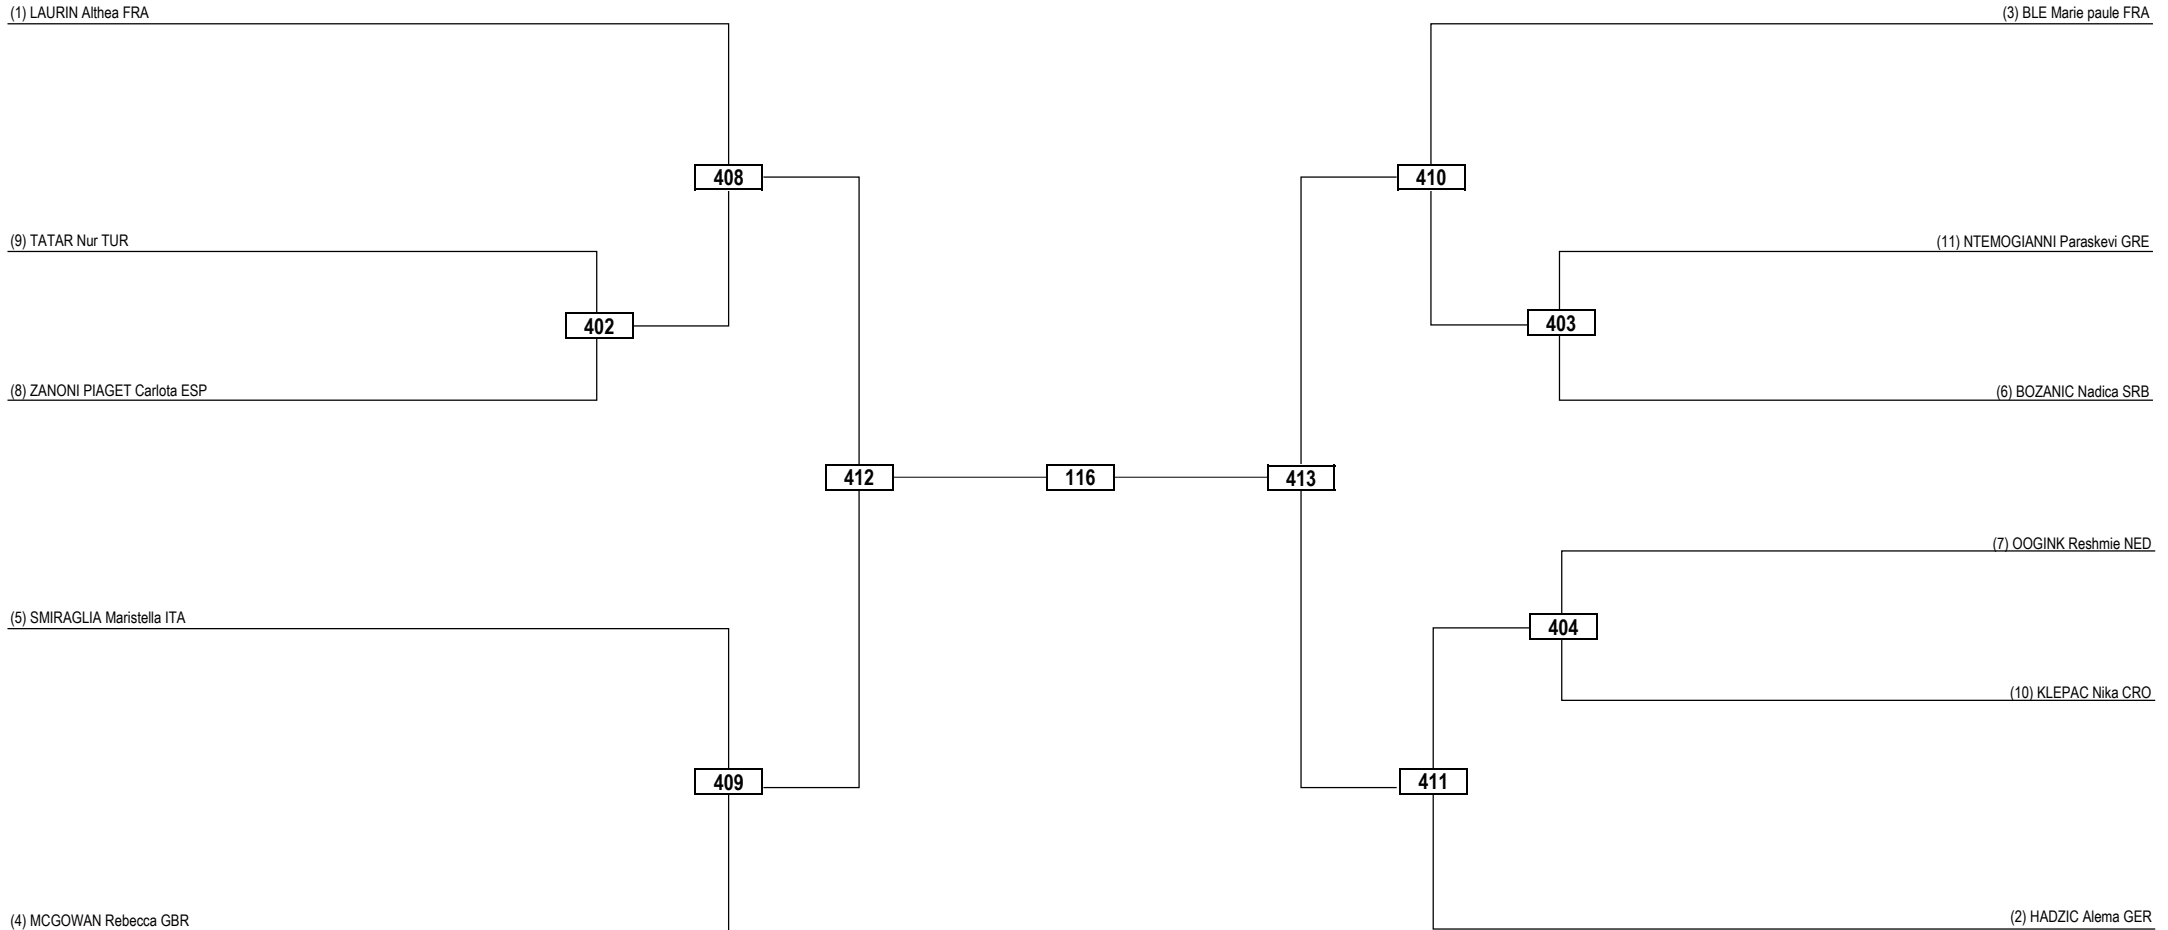

Round of 32 Round of 16 Quarterfinals Semifinals Final Semifinals Quarterfinals Round of 16 Round of 32

LEGEND	RSC: Win by Referee Stop Contest	PTG: Win by Point Gap	SUP: Win by Superiority	DSQ: Win by Disqualification	DQB: Win by Disqualification for unsportsmanlike behavior	DWR: Double Withdrawal	R: Round
(x) Seed	PTF: Win by Final Score	GDP: Win by Golden Points	WDR: Win by Withdrawal	PUN: Win by Punitive Declaration	DDB: Double Disqualification for unsportsmanlike behavior	DDQ: Double Disqualification	

Round of 16 Quarterfinals Semifinals Final Semifinals Quarterfinals Round of 16

LEGEND	RSC: Win by Referee Stop Contest	PTG: Win by Point Gap	SUP: Win by Superiority	DSQ: Win by Disqualification	DQB: Win by Disqualification for unsportsmanlike behavior	DWR: Double Withdrawal	R: Round
(x) Seed	PTF: Win by Final Score	GDP: Win by Golden Points	WDR: Win by Withdrawal	PUN: Win by Punitive Declaration	DDB: Double Disqualification for unsportsmanlike behavior	DDQ: Double Disqualification	