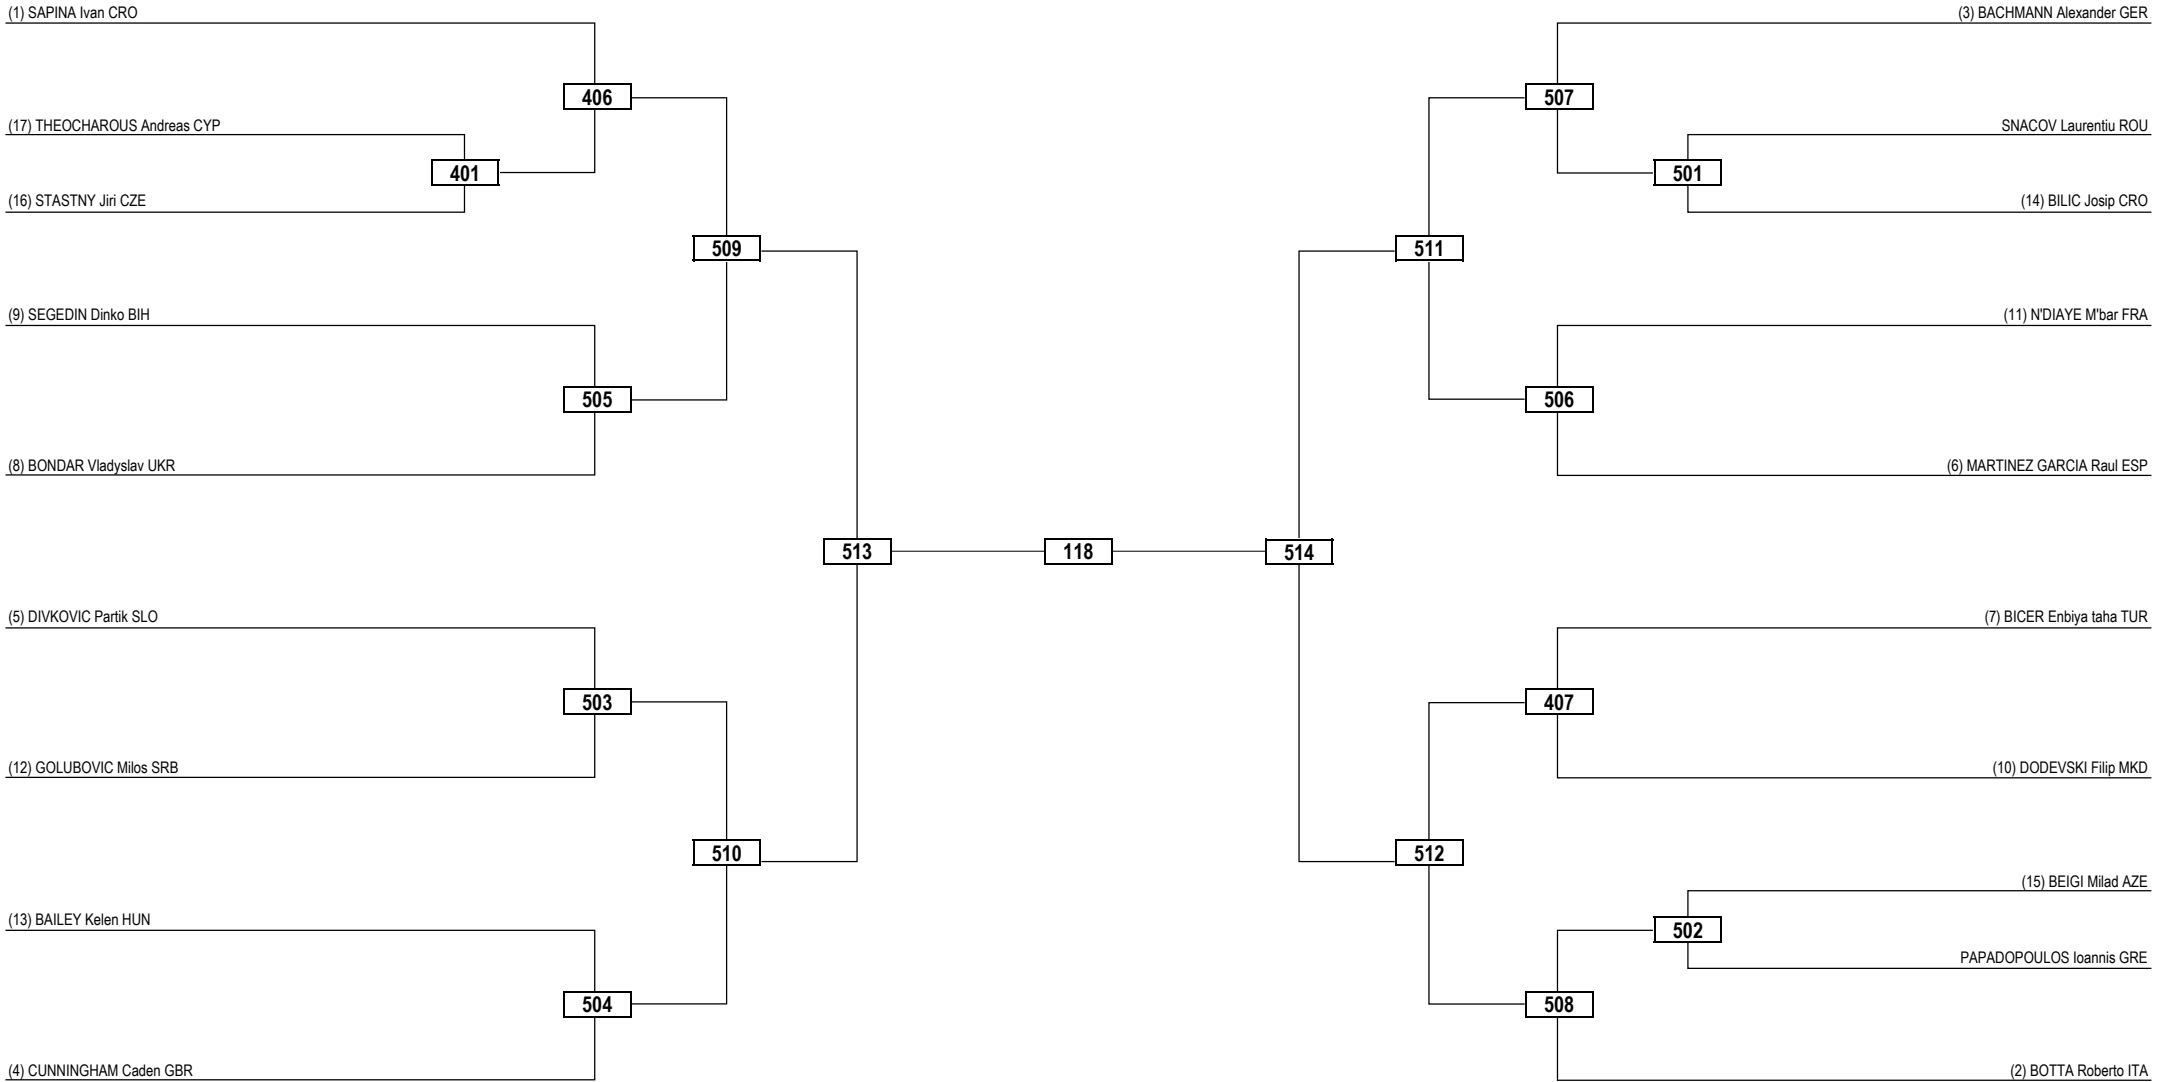

Round of 32 Round of 16 Quarterfinals Semifinals Final Semifinals Quarterfinals Round of 16 Round of 32

LEGEND	RSC: Win by Referee Stop Contest	PTG: Win by Point Gap	SUP: Win by Superiority	DSQ: Win by Disqualification	DQB: Win by Disqualification for unsportsmanlike behavior	DWR: Double Withdrawal	R: Round
(x) Seed	PTF: Win by Final Score	GDP: Win by Golden Points	WDR: Win by Withdrawal	PUN: Win by Punitive Declaration	DDB: Double Disqualification for unsportsmanlike behavior	DDQ: Double Disqualification	

Round of 16 Quarterfinals Semifinals Final Semifinals Quarterfinals Round of 16

LEGEND	RSC: Win by Referee Stop Contest	PTG: Win by Point Gap	SUP: Win by Superiority	DSQ: Win by Disqualification	DQB: Win by Disqualification for unsportsmanlike behavior	DWR: Double Withdrawal	R: Round
(x) Seed	PTF: Win by Final Score	GDP: Win by Golden Points	WDR: Win by Withdrawal	PUN: Win by Punitive Declaration	DDB: Double Disqualification for unsportsmanlike behavior	DDQ: Double Disqualification	