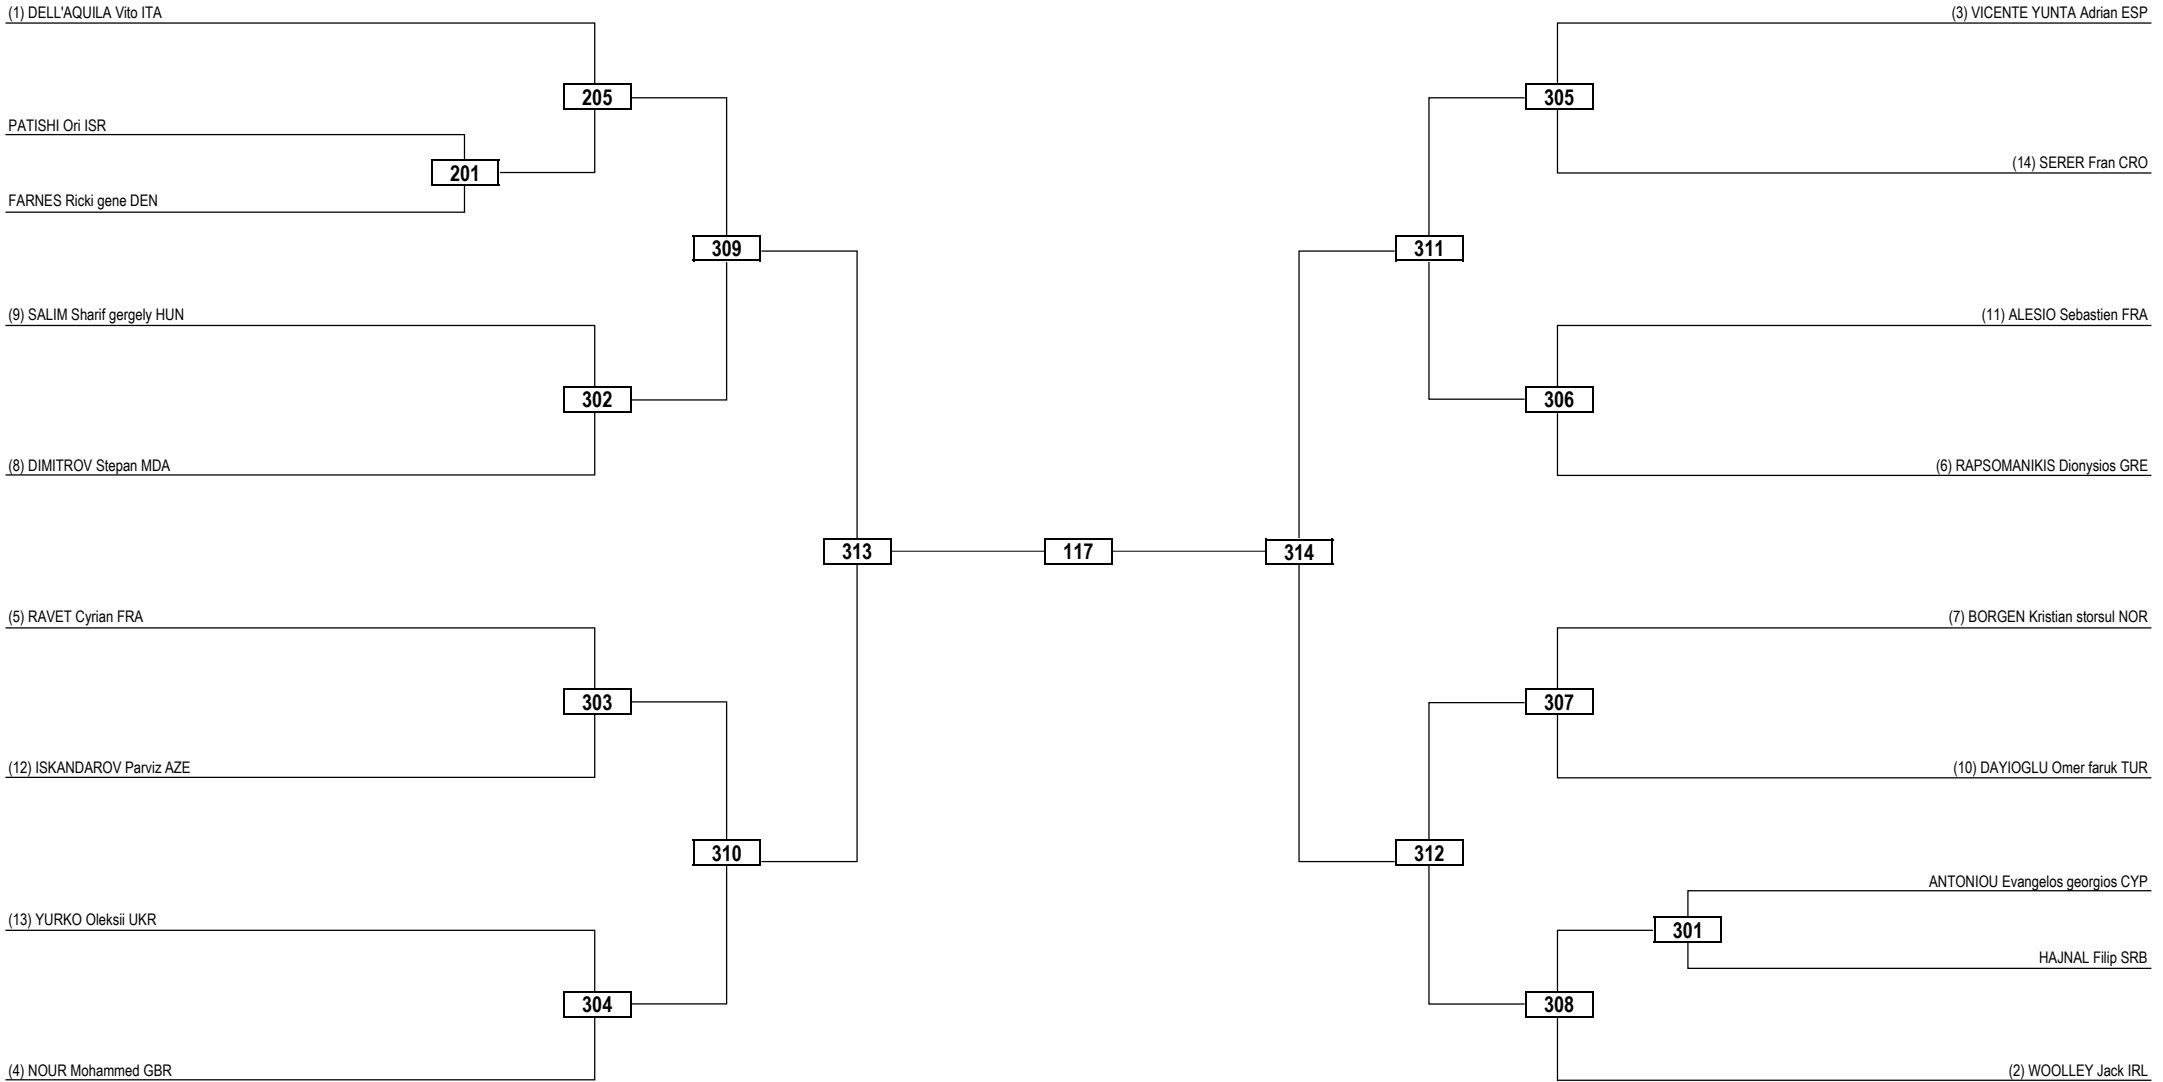

Round of 32 Round of 16 Quarterfinals Semifinals Final Semifinals Quarterfinals Round of 16 Round of 32

LEGEND	RSC: Win by Referee Stop Contest	PTG: Win by Point Gap	SUP: Win by Superiority	DSQ: Win by Disqualification	DQB: Win by Disqualification for unsportsmanlike behavior	DWR: Double Withdrawal	R: Round
(x) Seed	PTF: Win by Final Score	GDP: Win by Golden Points	WDR: Win by Withdrawal	PUN: Win by Punitive Declaration	DDB: Double Disqualification for unsportsmanlike behavior	DDQ: Double Disqualification	

Round of 16 Quarterfinals Semifinals Final Semifinals Quarterfinals Round of 16

LEGEND	RSC: Win by Referee Stop Contest	PTG: Win by Point Gap	SUP: Win by Superiority	DSQ: Win by Disqualification	DQB: Win by Disqualification for unsportsmanlike behavior	DWR: Double Withdrawal	R: Round
(x) Seed	PTF: Win by Final Score	GDP: Win by Golden Points	WDR: Win by Withdrawal	PUN: Win by Punitive Declaration	DDB: Double Disqualification for unsportsmanlike behavior	DDQ: Double Disqualification	