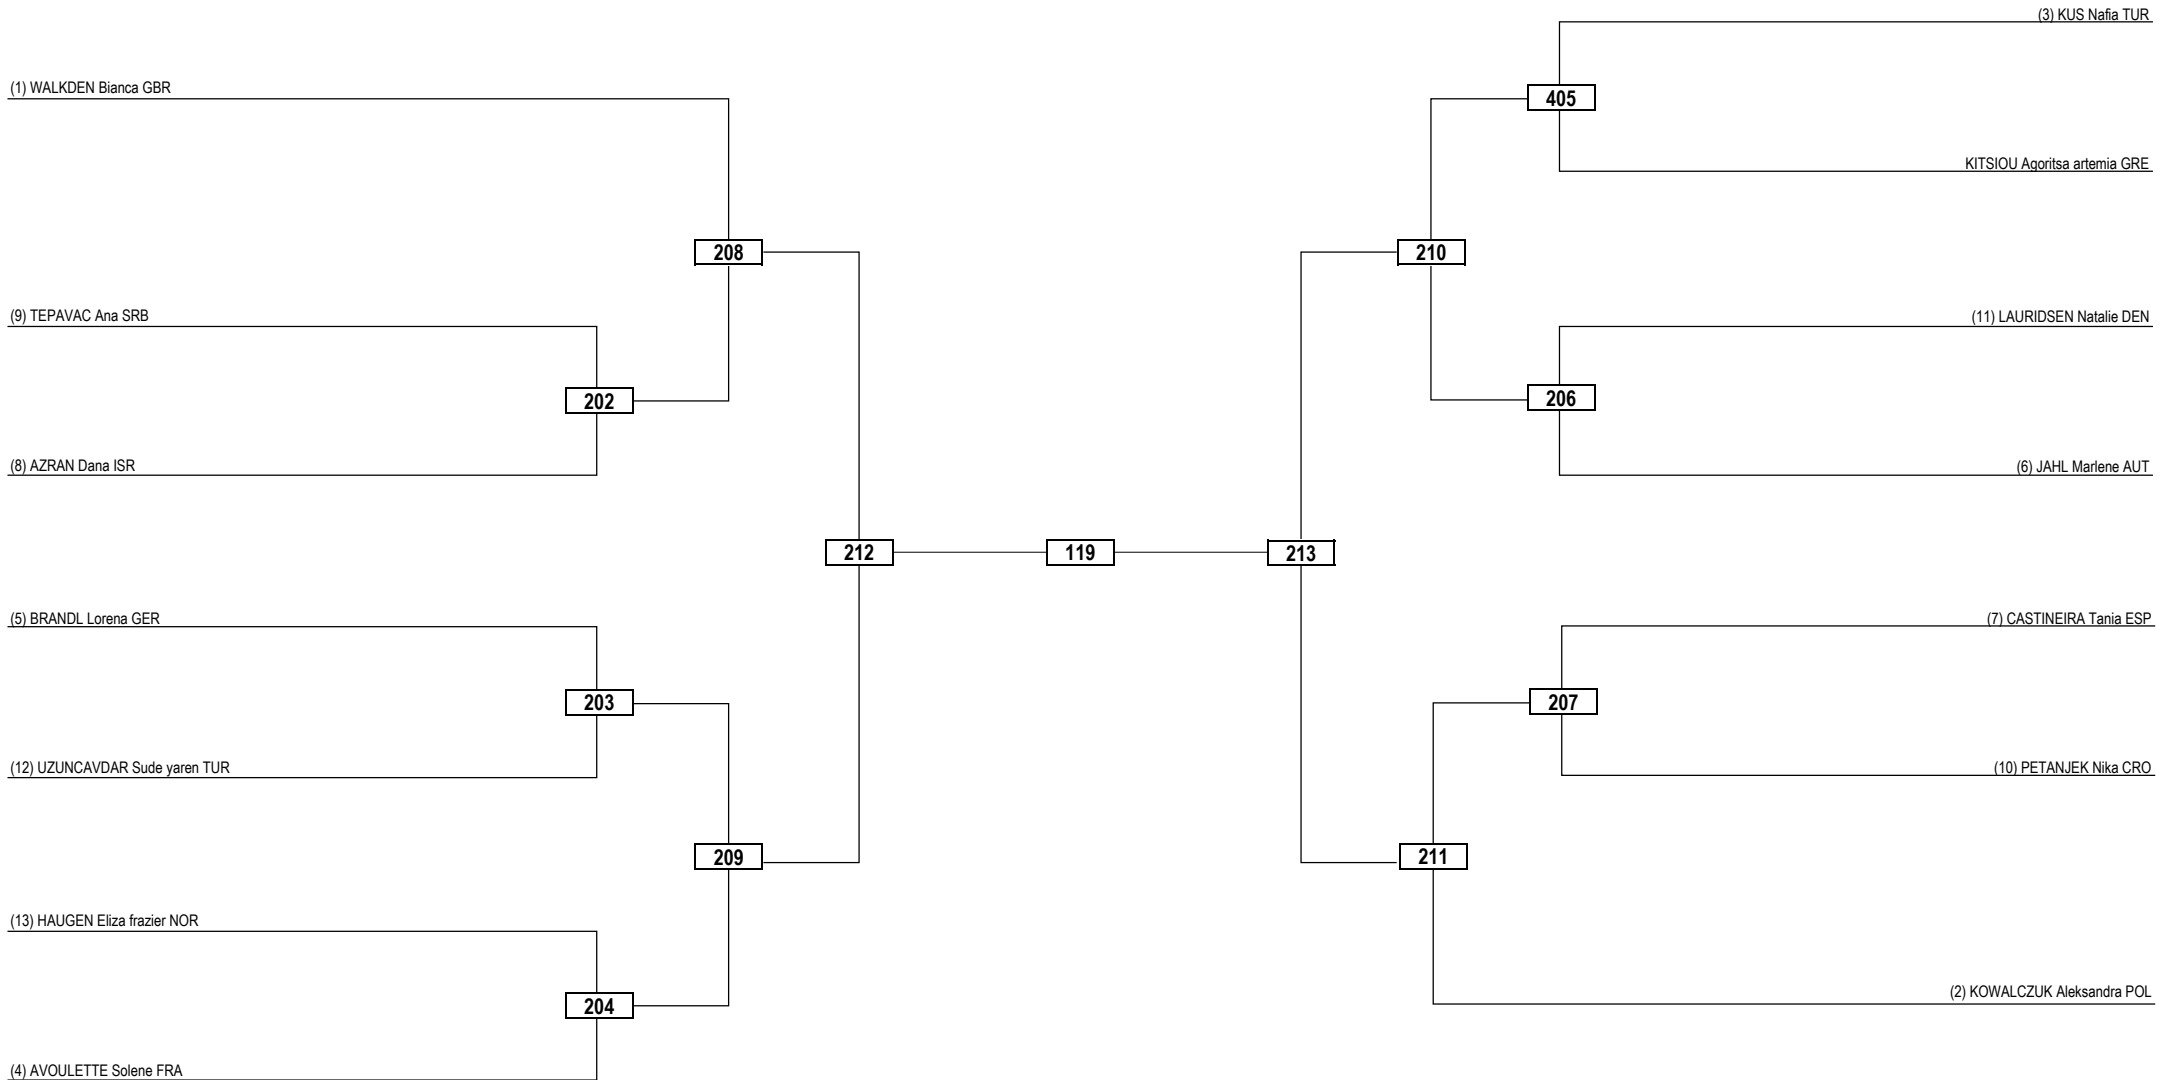

Round of 32 Round of 16 Quarterfinals Semifinals Final Semifinals Quarterfinals Round of 16 Round of 32

LEGEND	RSC: Win by Referee Stop Contest	PTG: Win by Point Gap	SUP: Win by Superiority	DSQ: Win by Disqualification	DQB: Win by Disqualification for unsportsmanlike behavior	DWR: Double Withdrawal	R: Round
(x) Seed	PTF: Win by Final Score	GDP: Win by Golden Points	WDR: Win by Withdrawal	PUN: Win by Punitive Declaration	DDB: Double Disqualification for unsportsmanlike behavior	DDQ: Double Disqualification	

Round of 16 Quarterfinals Semifinals Final Semifinals Quarterfinals Round of 16

LEGEND	RSC: Win by Referee Stop Contest	PTG: Win by Point Gap	SUP: Win by Superiority	DSQ: Win by Disqualification	DQB: Win by Disqualification for unsportsmanlike behavior	DWR: Double Withdrawal	R: Round
(x) Seed	PTF: Win by Final Score	GDP: Win by Golden Points	WDR: Win by Withdrawal	PUN: Win by Punitive Declaration	DDB: Double Disqualification for unsportsmanlike behavior	DDQ: Double Disqualification	